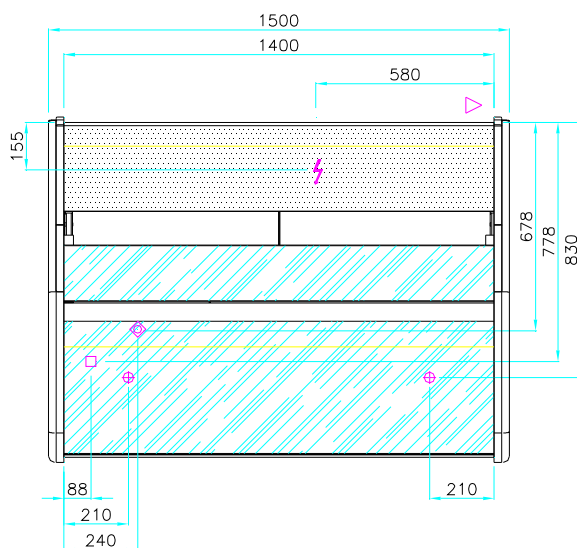

3. Condensed water draining and electrical connection points.

Passion 70

Passion 105