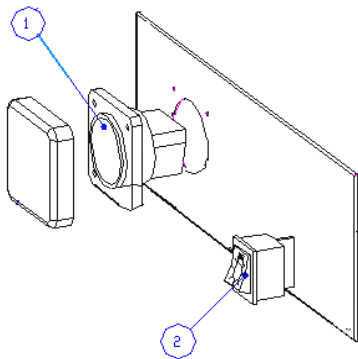

Bakery / Neutral