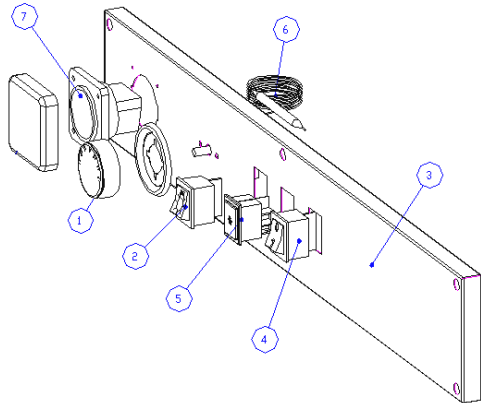

**3. Condensed water draining and electrical connection points.**

**Passion 70**

**Passion 105**

**Passion 150**

**Passion 200**

**Passion 250**

**Passion 290**

**4. Control Panel**

**Water Bath / Pizza / Heated Cover**

- 1 – Thermostat
- 2 – Illumination switch
- 3 – Control Panel Base
- 4 – General switch
- 5 – Resistance connection indicator
- 6 – Thermostat temperature sensor
- 7 – Monophase socket 10-16A