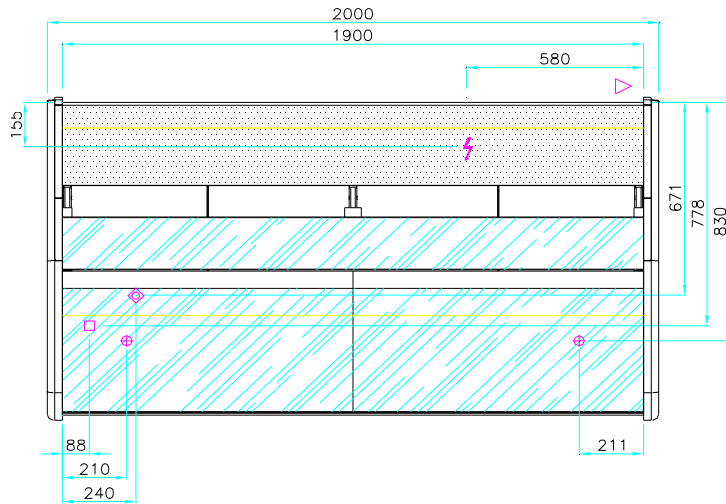

Passion 150

Passion 200