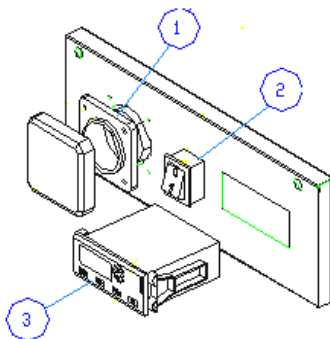

**Water Bath / Pizza / Heated Cover**

- 1 – Thermostat
- 2 – Illumination switch
- 3 – Control Panel Base
- 4 – General switch
- 5 – Resistance connection indicator
- 6 – Thermostat temperature sensor
- 7 – Monophase socket 10-16A

**Bakery / Neutral**

- 1 – Illumination switch
- 2 – Monophase socket 10-16A

**Refrigerated Pastry / Refrigerated Salads**

- 1 – Socket 10-16 A
- 2 – General switch with indicator (0/1)
- 3 – Digital Control Unit LAE LDU 152