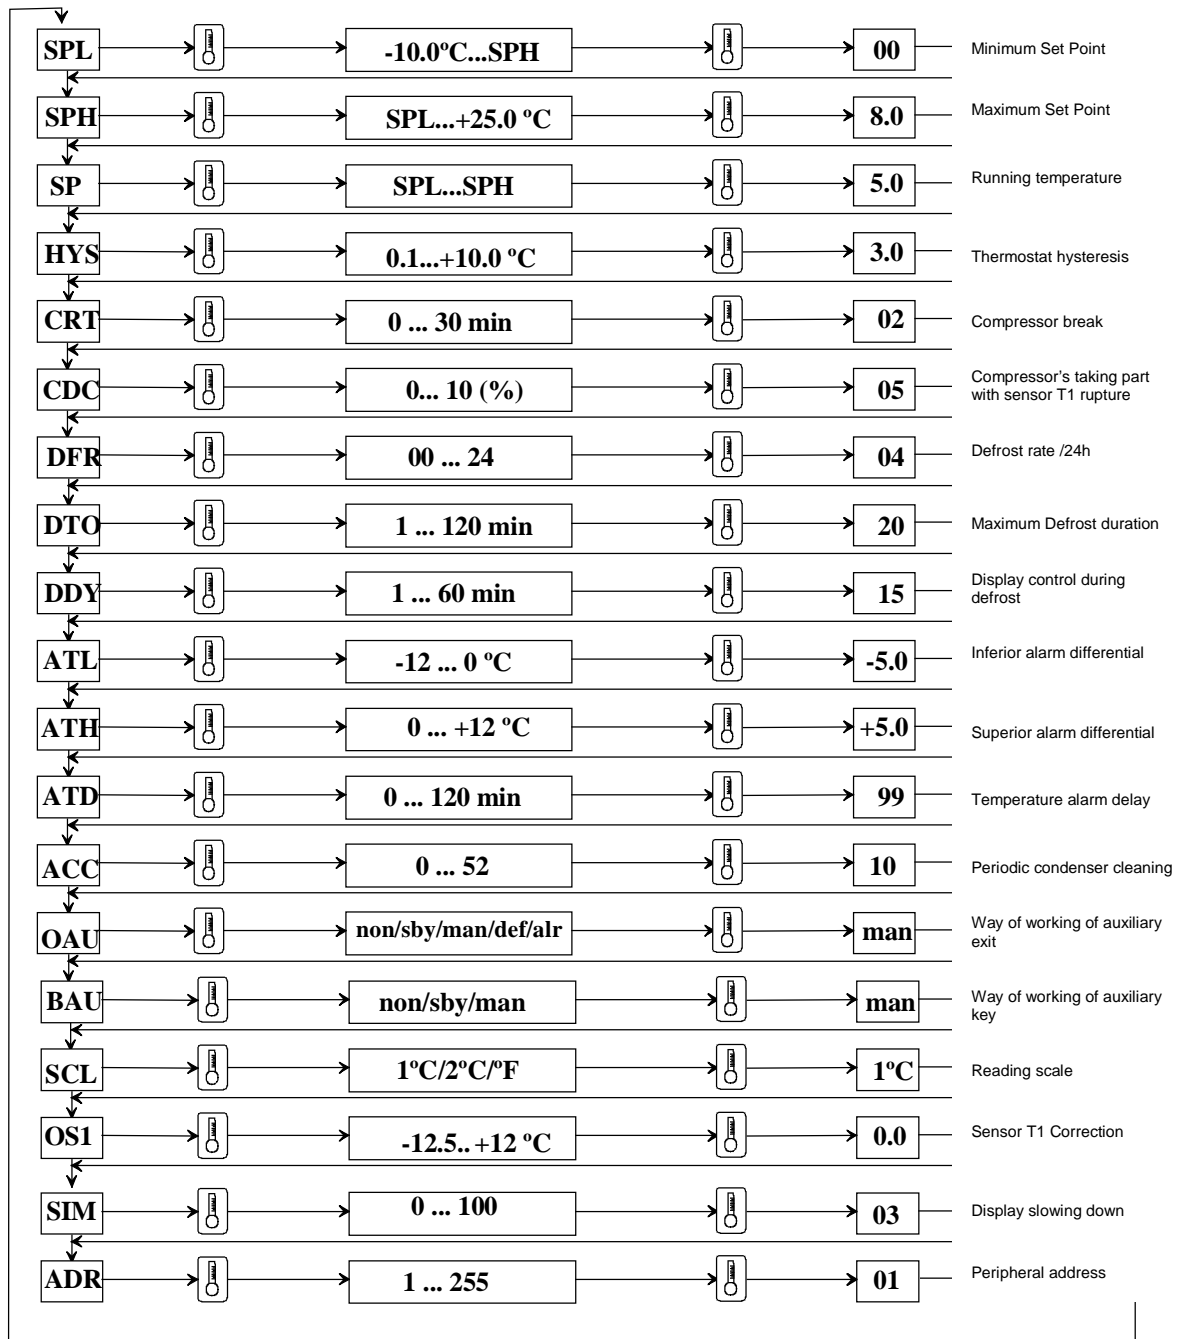

Control Unit LAE LDU 152 – E – AS

Configuration

CUT-OUT TEMPERATURE

5.0

Passion Salads W/GP and WO/GP