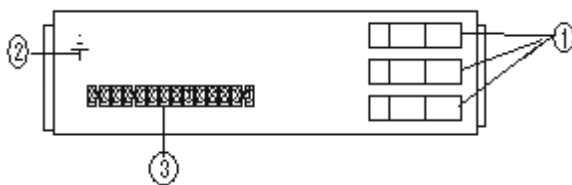

Bakery / Neutral

- 1 – Ballasts
- 2 – Earth point
- 3 – Connection box