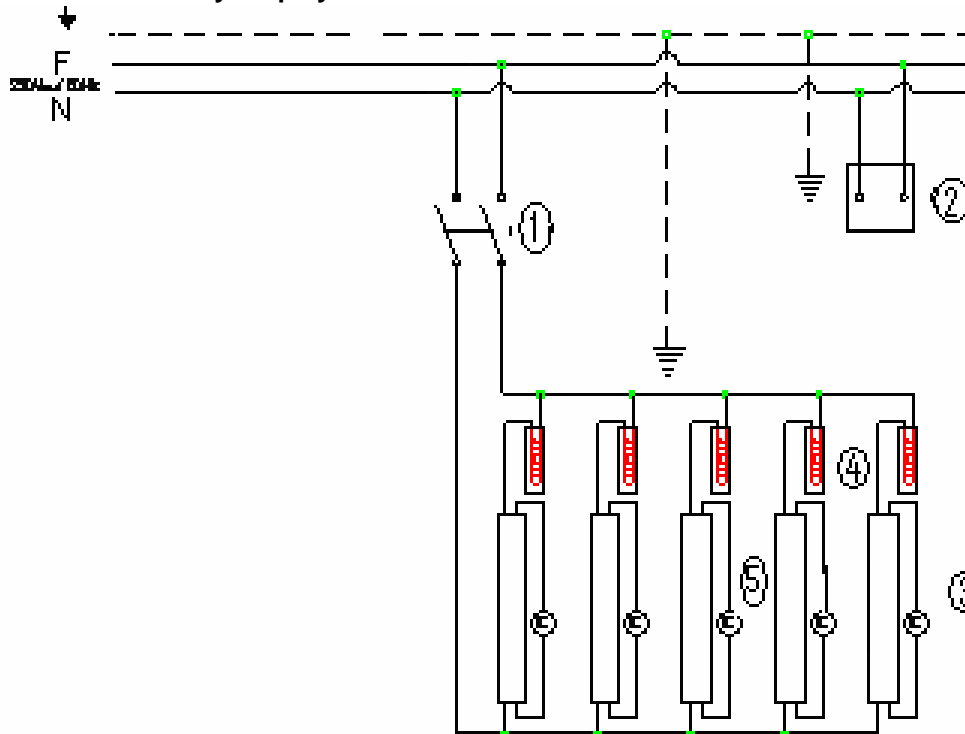

Neutral and Bakery Display Cabinets

Key

- 1 – General Switch
- 2 – Socket
- 3 – Starter
- 4 – Ballast
- 5 – Lamp