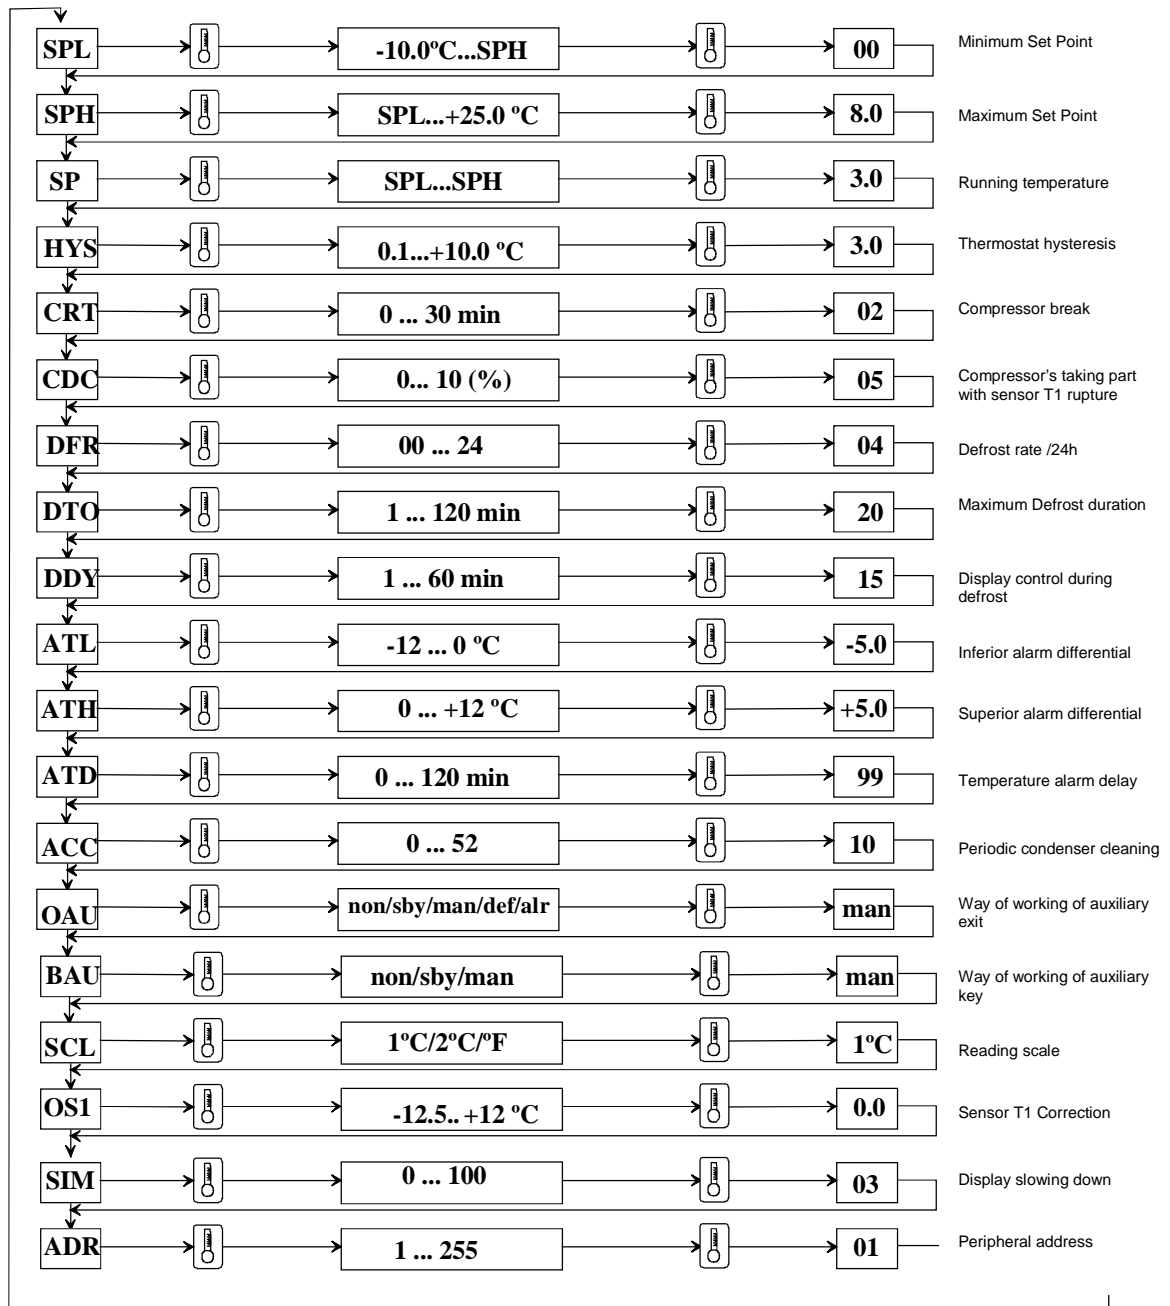

7. Programming the Thermostat

Control Unit LAE LDU 152 – E – AS

Configuration

CUT-OUT TEMPERATURE 03

Passion Display Cabinets W/GP and WO/GP