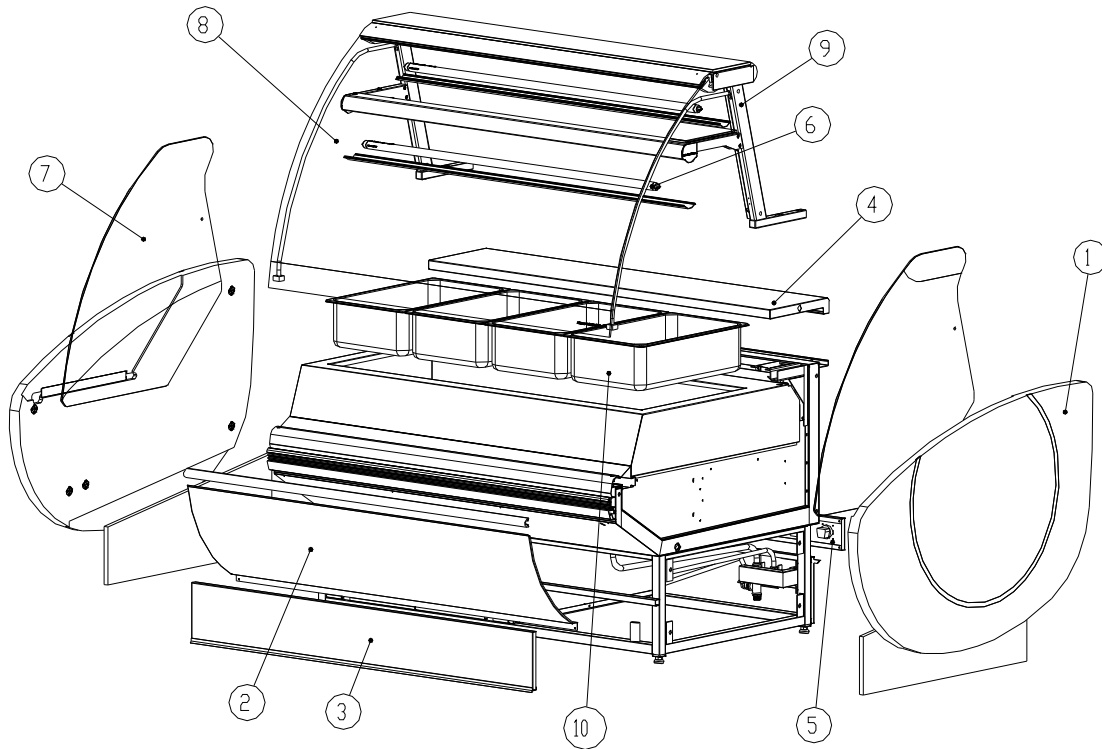

8. Main replaceable parts

Water Bath