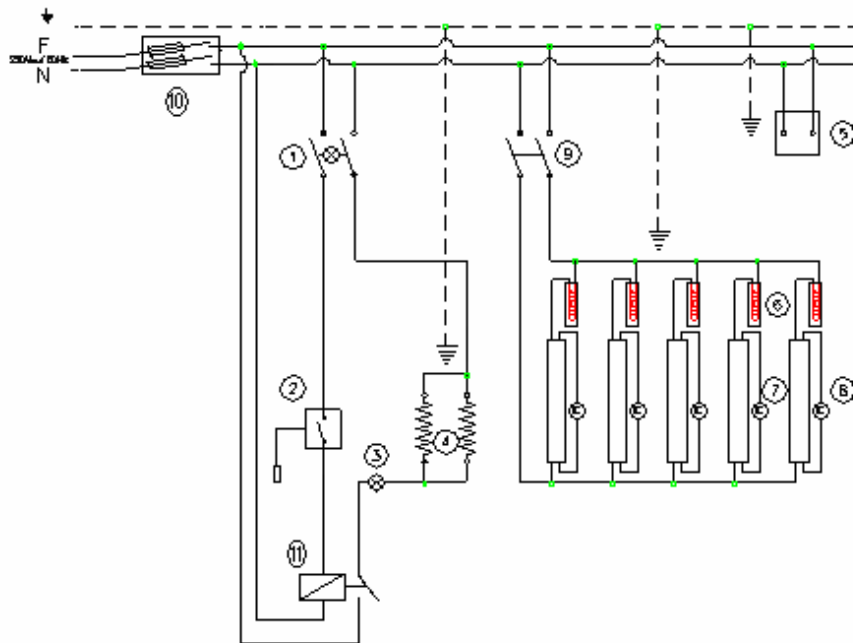

**5. Electrical Circuit Board**

**Water Bath**

- 1 – Ballasts
- 2 – Heating resistance relay
- 3 – Circuit Breaker with Fuses
- 4 – Connection box
- 5 – Earth point

**Bakery / Neutral**

- 1 – Ballasts
- 2 – Earth point
- 3 – Connection box

**Pizza / Heated Cover**

- 1 – Ballasts
- 2 – Heating resistance relay
- 3 – Earth Point
- 4 – Connection box

**Pastry Refrigerated /Salads**

- 1 – Ballasts
- 2 – Compressor Relay (versions with compressor group)
- 3 – Evaporation kit relay (versions with evaporation kit)
- 4 – Connection box
- 5 – Earth point

6. Electrical Wiring Diagram

Water Bath, Heated Cover, Pizza Display Cabinets

**Key**

- 1 – Main switch with indicator
- 2 – Thermostat
- 3 – Resistance indicator
- 4 – Heating resistances
- 5 – 230v / 50HZ switch (16A)
- 6 – Ballast
- 7 – Lamp
- 8 – Starter
- 9 – Illumination switch
- 10 – Circuit breaker with fuses
- 11 – Heating resistance relay