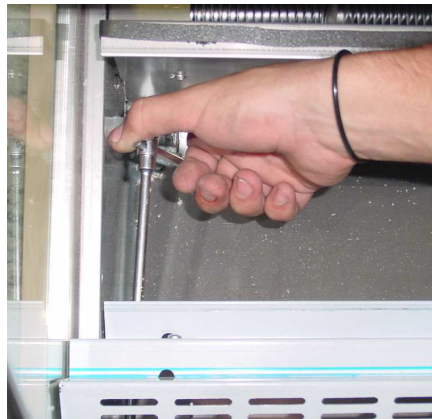

5. Fasten the screw, which you can find in the upper left corner on the display's front.