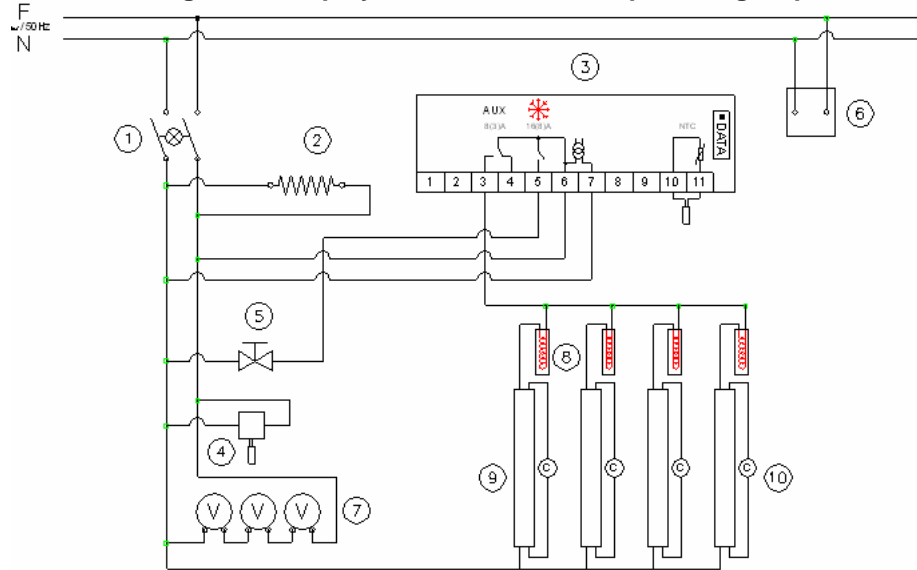

Refrigerator and Salad Refrigerator Displays with distance compressor group

Key

1 – Main switch with indicator	6 – Socket
2 – Anti-condensing resistance	7 – Fans
3 – Digital control unit LAE LDU15	8 – Ballast
4 – Thermometer	9 – Lamp
5 – Solenoid valve	10 – Starter