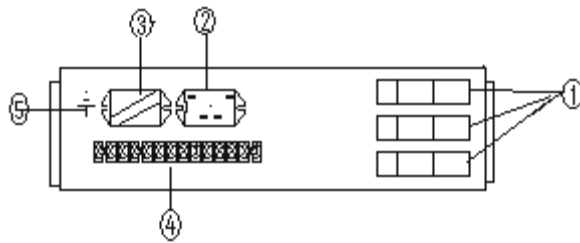

5. Electrical Circuit Board

Water Bath

- 1 – Ballasts
- 2 – Heating resistance relay
- 3 – Circuit Breaker with Fuses
- 4 – Connection box
- 5 – Earth point