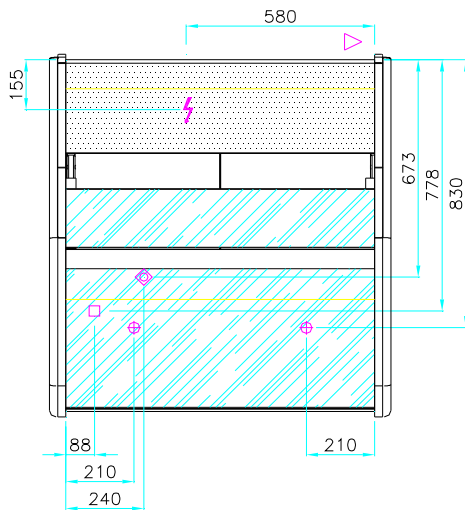

Passion 105