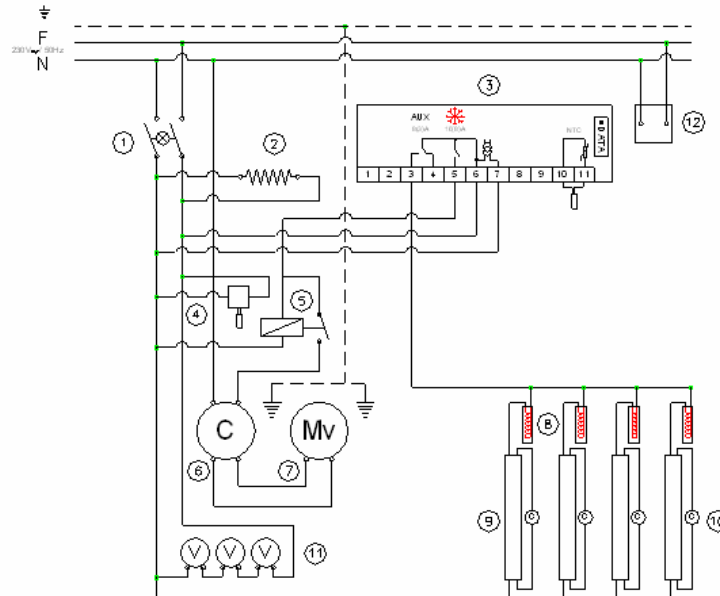

Refrigerator and Salad Refrigerator Displays with incorporated compressor group

Key

1 – Main switch with indicator	7 – Compressor Fan
2 – Anti-condensing resistance	8 – Ballast
3 – Digital control unit LAE LDU15	9 – Lamp
4 – Thermometer	10 – Starter
5 – Compressor relay	11 – Fans
6 – Compressor	12 – Socket