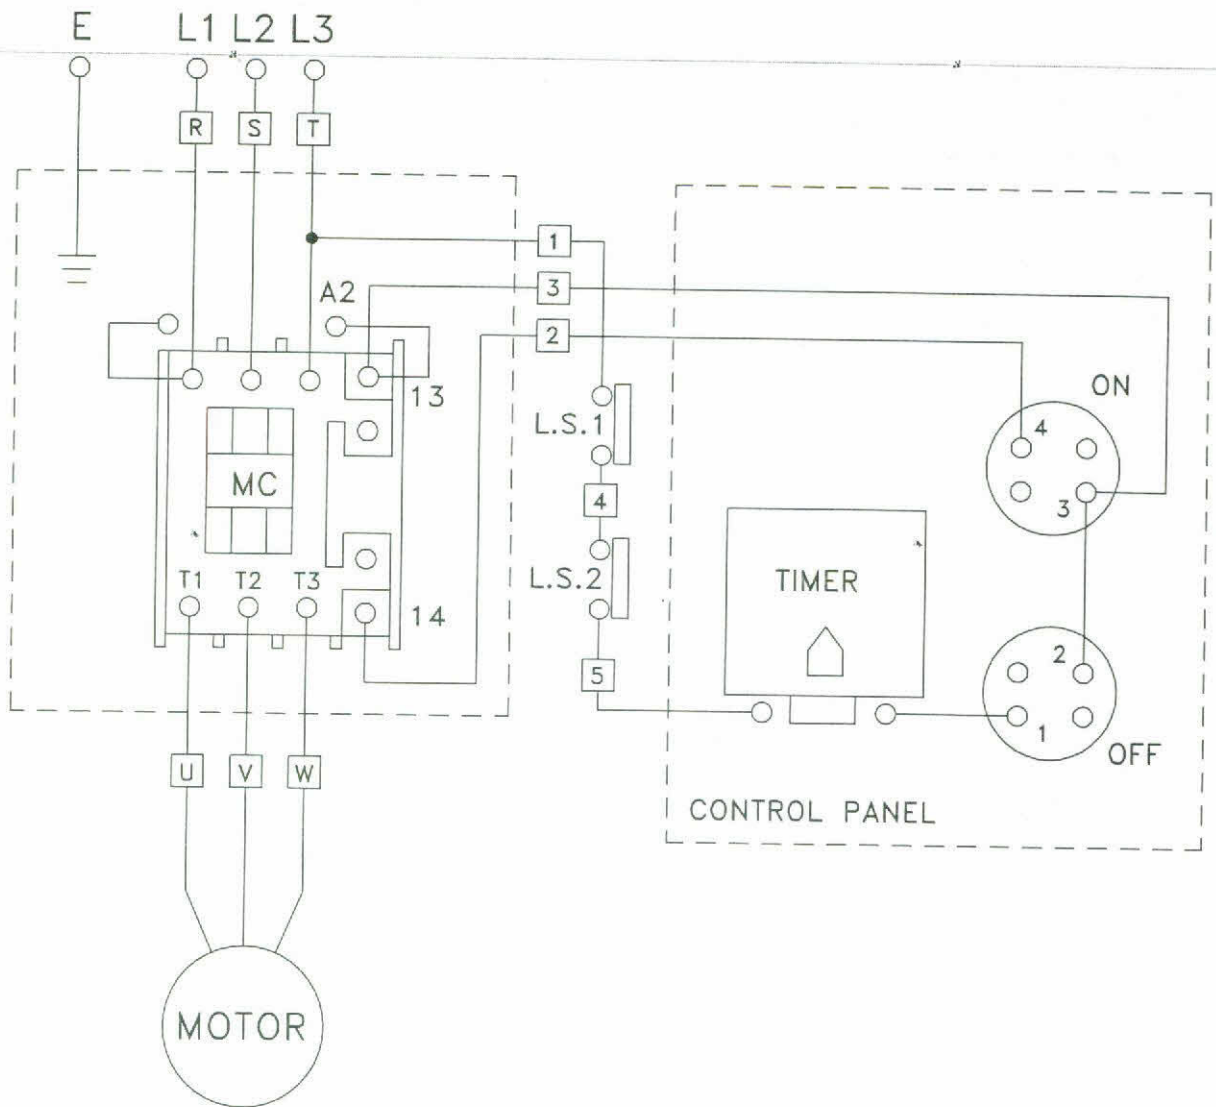

# 11012AT THREE PHASE MIXER, TIMER & GUARD

11012A THREE PHASE MIXER & GUARD