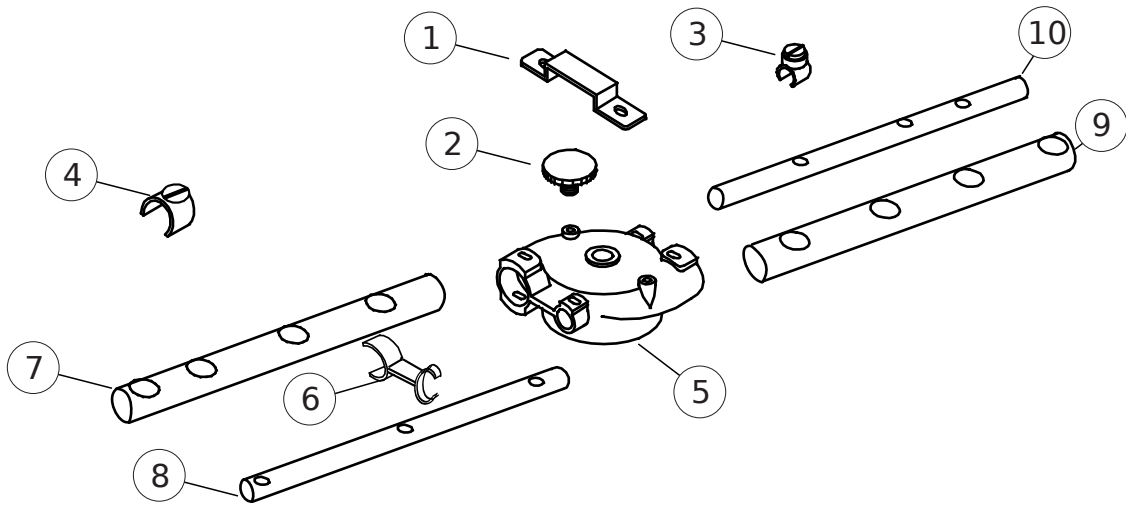

ta. 3

ta.3

pos.	cod.		
1	20014	OMEGA PER GIRELLO LAVAGGIO	Washing ring omega
2	VGP01	VITE PLASTICA.M 8 X 6,5 Ø28	Plastic screw 8 X 6,5 Ø28
3	17025	UGELLI RISCIAQUO AD INCASTRO	Snap-fit rinsing nozzle
4	20049	UGELLI LAVAGGIO AD INCASTRO	Snap-fit washing nozzle
5	20015	GIRELLO 2 VIE PARALLELO	2 ways parallel washing ring
6	20025	CLIPS DISTANZIATORI PER TUBO LAV.+RISC.	Washing+rinsing pipe spacer
7	80380	TUBO Ø18X1X236 LAV.SX. 50-80	Pipe Ø18X1X236 left washing 50-80
8	80400	TUBO Ø10X1X235 RIS.SX. 50-80	Pipe Ø10X1X235 left rinsing 50-80
9	80370	TUBO Ø18X1X236 LAV.DX. 50-80	Pipe Ø18X1X236 right washing 50-80
10	80390	TUBO Ø10X1X235 RIS.DX. 50-80	Pipe Ø10X1X235 right rinse 50-80
11	80960	GRUPPO LAV.+RIS.SUP.COMPLETO 50	Upper washing rinsing group 50
12	80960	GRUPPO LAV.+RIS.SUP.COMPLETO 50	Upper washing rinsing group 50