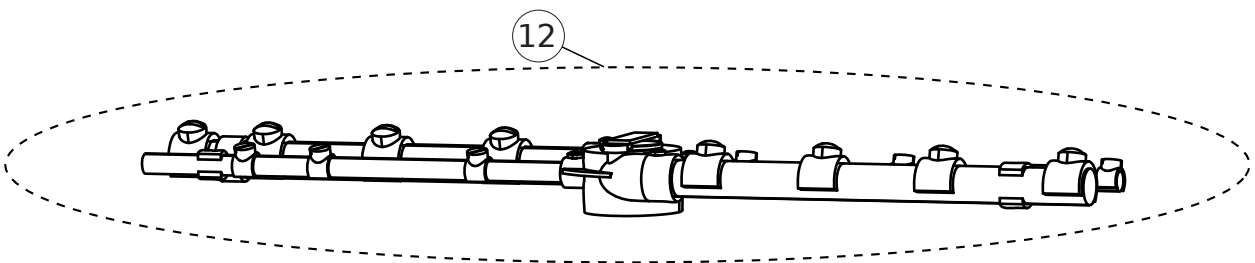

ta. 3

ta.3

pos.	cod.		
1	20014	OMEGA PER GIRELLO LAVAGGIO	Washing ring omega
2	VGP01	VITE PLASTICA.M 8 X 6,5 Ø28	Plastic screw 8 X 6,5 Ø28
3	17025	UGELLI RISCIAQUO AD INCASTRO	Snap-fit rinsing nozzle
4	20049	UGELLI LAVAGGIO AD INCASTRO	Snap-fit washing nozzle
5	20015	GIRELLO 2 VIE PARALLELO	2 ways parallel washing ring
6	20025	CLIPS DISTANZIATORI PER TUBO LAV.+RISC.	Washing+rinsing pipe spacer
7	80380	TUBO Ø18X1X236 LAV.SX. 50-80	Pipe Ø18X1X236 left washing 50-80
8	80400	TUBO Ø10X1X235 RIS.SX. 50-80	Pipe Ø10X1X235 left rinsing 50-80
9	80370	TUBO Ø18X1X236 LAV.DX. 50-80	Pipe Ø18X1X236 right washing 50-80
10	80390	TUBO Ø10X1X235 RIS.DX. 50-80	Pipe Ø10X1X235 right rinse 50-80
11	80960	GRUPPO LAV.+RIS.SUP.COMPLETO 50	Upper washing rinsing group 50
12	80960	GRUPPO LAV.+RIS.SUP.COMPLETO 50	Upper washing rinsing group 50