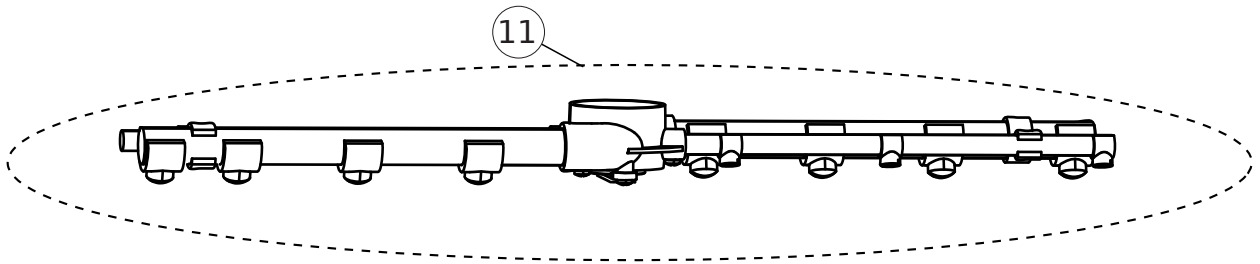

ta. 3

ta.3

pos.	cod.		
1	20014	OMEGA PER GIRELLO LAVAGGIO	Washing ring omega
2	VGP01	VITE PLASTICA.M 8 X 6,5 Ø28	Plastic screw 8 X 6,5 Ø28
3	17025	UGELLI RISCIAQUO AD INCASTRO	Snap-fit rinsing nozzle
4	20049	UGELLI LAVAGGIO AD INCASTRO	Snap-fit washing nozzle
5	20015	GIRELLO 2 VIE PARALLELO	2 ways parallel washing ring
6	20025	CLIPS DISTANZIATORI PER TUBO LAV.+RISC.	Washing+rinsing pipe spacer
7	80380	TUBO Ø18X1X236 LAV.SX. 50-80	Pipe Ø18X1X236 left washing 50-80
8	80400	TUBO Ø10X1X235 RIS.SX. 50-80	Pipe Ø10X1X235 left rinsing 50-80
9	80370	TUBO Ø18X1X236 LAV.DX. 50-80	Pipe Ø18X1X236 right washing 50-80
10	80390	TUBO Ø10X1X235 RIS.DX. 50-80	Pipe Ø10X1X235 right rinse 50-80
11	80960	GRUPPO LAV.+RIS.SUP.COMPLETO 50	Upper washing rinsing group 50
12	80960	GRUPPO LAV.+RIS.SUP.COMPLETO 50	Upper washing rinsing group 50