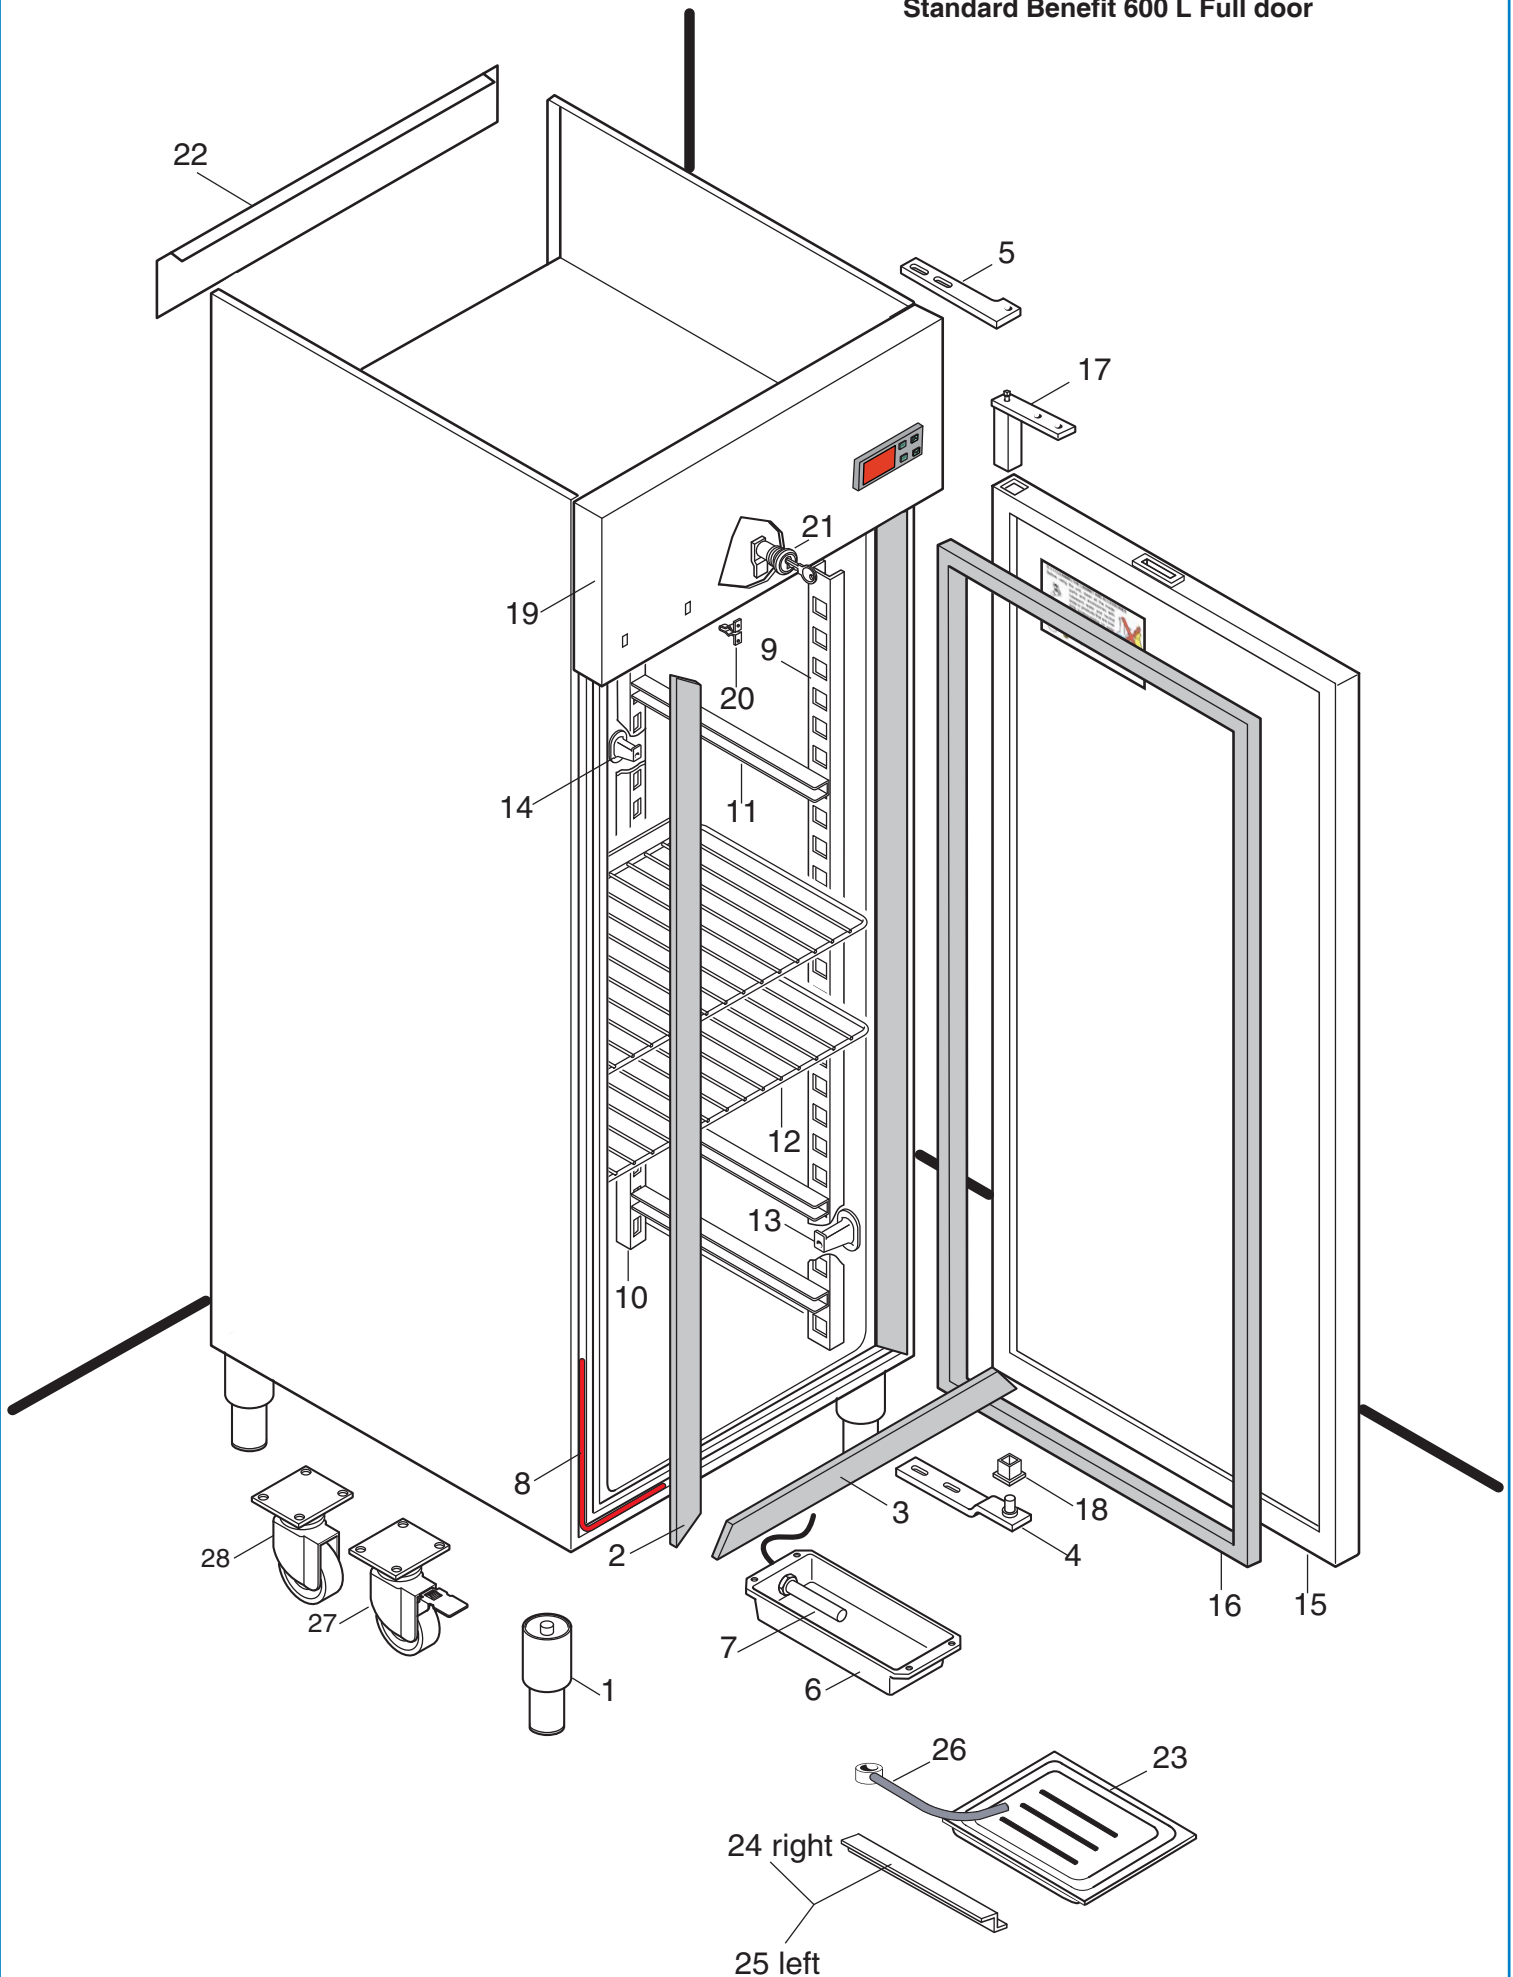

Standard Benefit 600 L Full door

MOB 50

Standard Benefit 600 L

PNC 726318 727104	REF a g	PNC 726457 727127	REF b h	PNC 726474 728062	REF c i	PNC 726687 728303	REF d l	PNC 726966 790017	REF f m

Pos	Code	Descrizione	Description	Ref. / Notes
		Pagina 2	Page 2	
1	091610	Piedino	Foot	a,b,c,d,e,g,i,l,m,n
2	091635	Riscontro verticale	Vertical frame	<i>until ser.N°83900..</i>
2	832R03500	Riscontro verticale	Vertical frame	<i>from ser.N°8400001</i>
3	091636	Riscontro orrizzontale	Horizontal	<i>until ser.N°83900..</i>
3	088944	Riscontro orrizzontale	Horizontal	<i>from ser.N°8400001</i>
4	087127	Staffa inferiore porta	Lower bracket	
5	082257	Staffa superiore porta	Upper bracket	
6	083813	Baccinella raccogli conde.	Basin	a,b,d,f,g,h,i,l,m,n
7	083814	Resistenza bacinella	Heating element ptc	a,b,d,f,g,h,i,l,m,n
8	085984	Cavo riscaldante	Heating cable	a,b,d,f,g,h,i,l,m
8	092688	Cavo riscaldante	Heating cable	n
9	091629	Cremagliera anteriore	Front rack	a,b,d,f,g,i,m,n(aisi 304)
9	091650	Cremagliera anteriore	Front rack	C,h,l(aisi 430)
10	091630	Cremagliera posteriore	Back rack	a,b,d ,f,g,i,m,n(aisi 304)
10	091651	Cremagliera posteriore	Back rack	C,h,l(aisi 430)
11	082263	Guida per griglia dx-sx	Runner for shelf dx-sx	a,b,d,f,g,i,m (aisi 304) <i>until ser.N°83900..</i>
11	0A9680	Guida per griglia dx-sx	Runner for shelf dx-sx	a,b,d,f,g,i,m,n (aisi 304) <i>from ser.N°8400001</i>
11	082206	Guida per griglia dx-sx	Runner for shelf dx-sx	C,h,l(aisi 430) <i>until ser.N°83900..</i>
11	0A9696	Guida per griglia dx-sx	Runner for shelf dx-sx	C,h,l(aisi 430) <i>from ser.N°8400001</i>
12	083635	Griglia	Shelf	
13	090210	Gancio di supp.cremaglie.	Hook for Rack	
14	090214	Gancio di supp.cremaglie.	Hook for Rack	
15	089740	Porta	Door	a,b,d,f,g,n (aisi 304)
15	089736	Porta	Door	h,l(aisi 430)
15	099816	Porta	Door	C pvb
15	092687	Porta	Door	m
15	099216	Porta maniglia Verticale	Door vertical handle	i (aisi 304)
16	089735	Guarnizione per porta	Gasket for door	
17	082219	Cerniera per porta	Hinge for door	
18	0A8856	Boccola per porta	Bush for door	
19	091591	Cruscotto completo	Panel complete	a,d,f,g,i,m,n
19	091647	Cruscotto completo	Panel complete	C pvb
19	091645	Cruscotto completo	Panel complete	h,l (aisi 430)
19	091649	Cruscotto completo	Panel complete	b with light
*	091620	Cruscotto senza componenti	Comand panel without component	a,d,f,g,i,m,n (aisi 304)
*	091639	Cruscotto senza componenti	Comand panel without component	h,l (aisi 430)
*	091641	Cruscotto senza componenti	Comand panel without component	b with light
*	091640	Cruscotto senza componenti	Comand panel without component	C pvb
20	053342	Molla arresto marchio	Spring for brand	
21	0A8053	Serratura	Lock	
22	091242	Rinforzo posteriore	Back support	
23	080803	Bacinella raccolta condensa	Water tray condenser	C
24	082534	Guida dx per bacinella	Right guide for tray condenser	C
25	082533	Guida sinistra per bacinella	Left guide for tray condenser	C
26	087658	Sifone scarico acqua	Discharge pipe	C
*	091611	Adesivo per cruscotto -15/22°C	Sticker for panel -2/10°C	

* Componenti disponibili a richiesta / Component available upon request