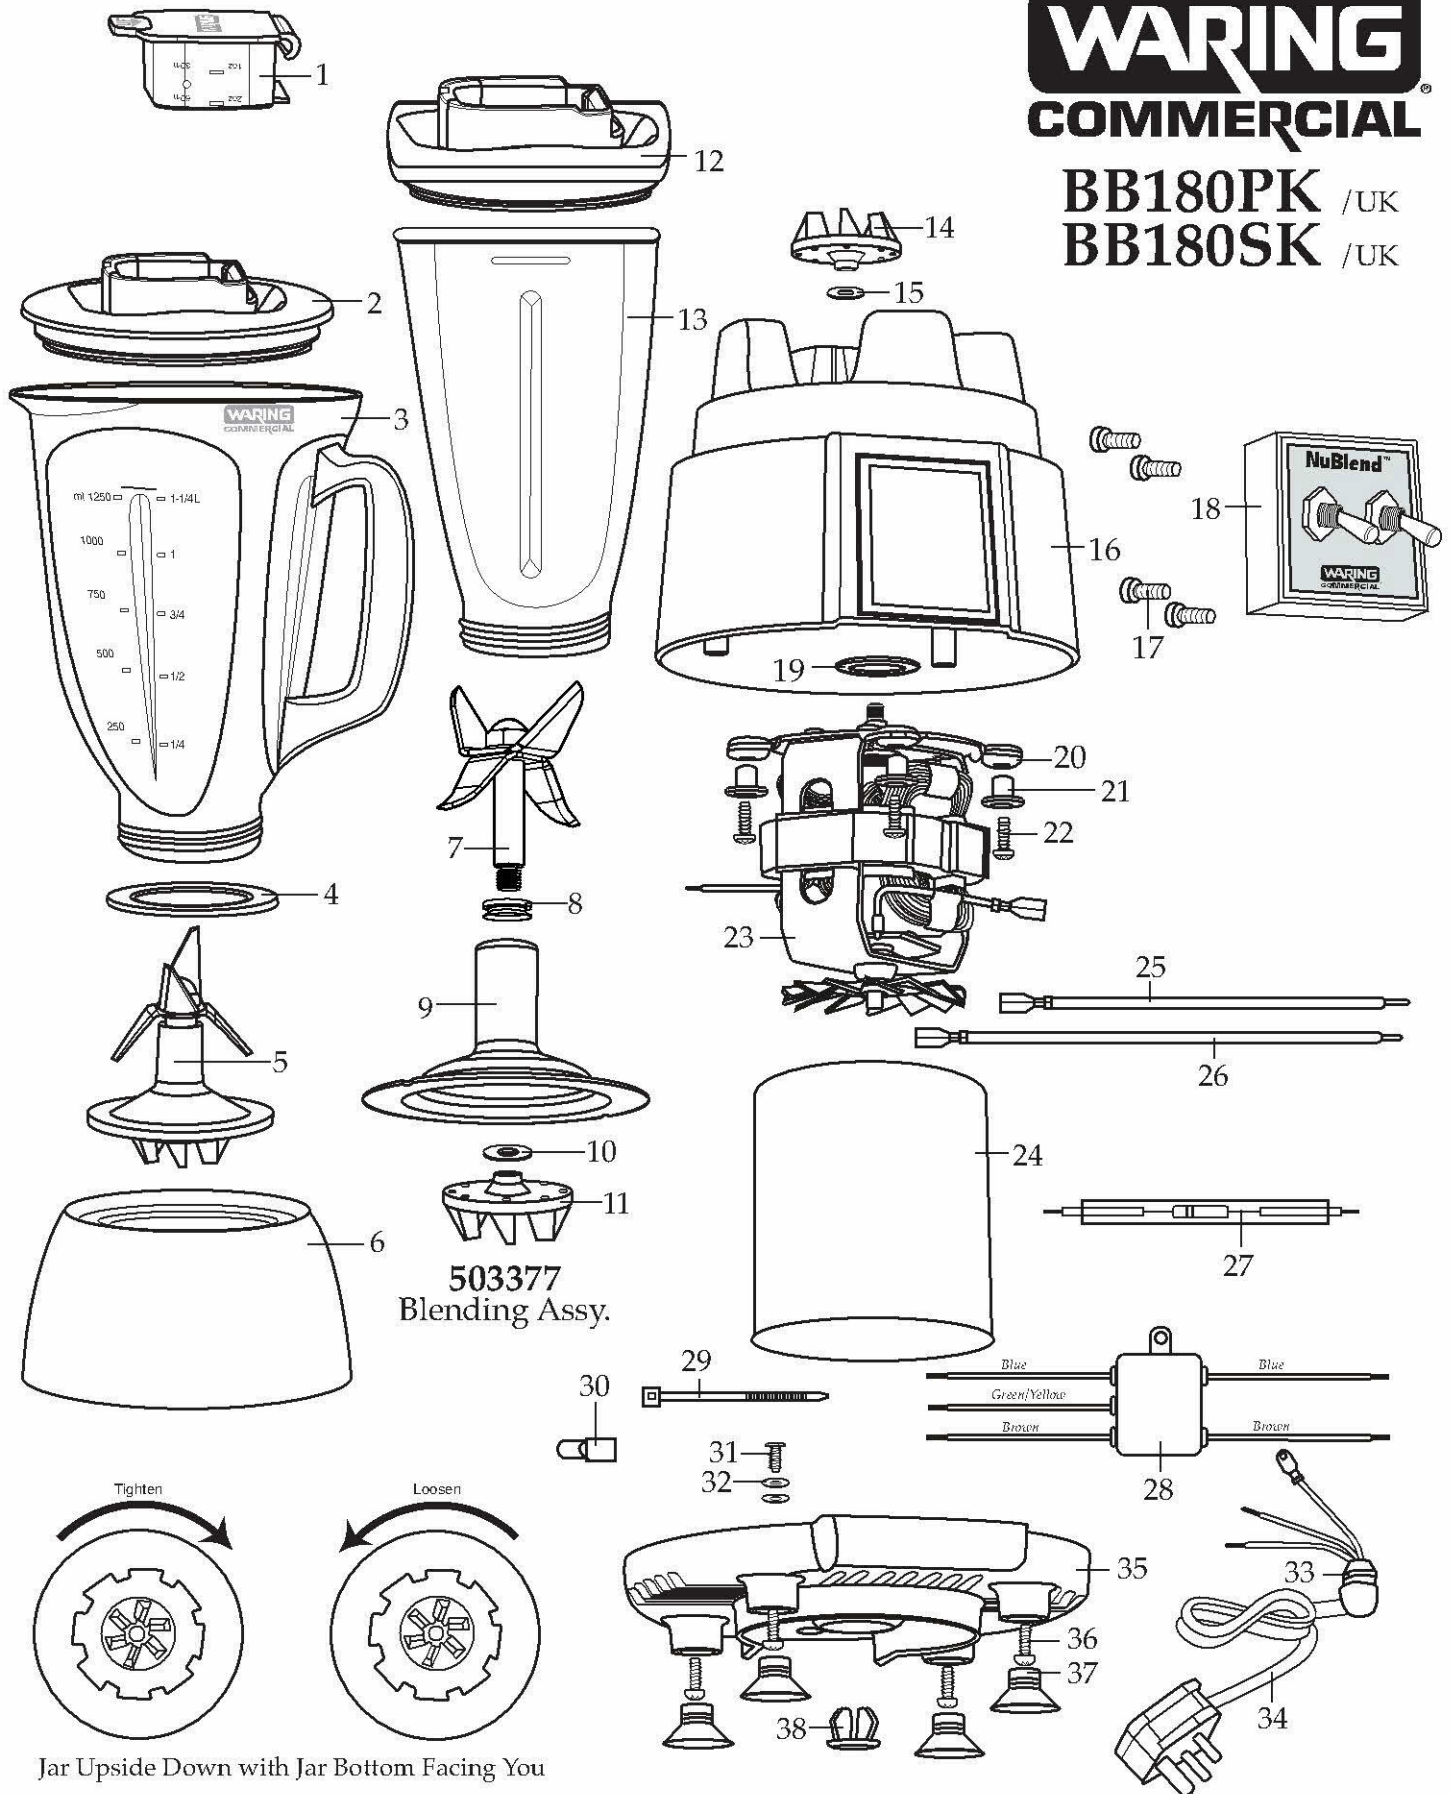

WARING COMMERCIAL

BB180PK /UK
BB180SK /UK

Jar Upside Down with Jar Bottom Facing You

Catalog

BB180PK

BB180SK

Model

BB180 or BB180PK

BB180 or BB180SK

Illustration #	Part #	Description
1	026282-E	Cover Lid
2	026281-V	Jar Lid /44 oz. container
3	026280-E	Jar /44 oz. - 5 1/2 cups Eastman-copolyester
4	026284	Jar Seal
5	503377	Blending Assy.
6	026285	Jar Bottom
7	503378	Blade & Shaft Assy.
8	027716	V Seal
9	503358	Bearing Holder
10	030426	Washer / nylon
11	027097	Clutch
12	026852-V	Jar Cover /s.s. container
13	026851	Jar /32 oz. stainless steel
14	027097	Clutch
15	026413	Cap Washer
	003507	Washer <i>(3rd, 2nd generation & older models)</i>
16	028212	Top Housing
	026368	Top Housing <i>(2nd generation & older models)</i>
17	026267	Panel Mount Screw 4 Req.'d <i>(current production & 3rd generation)</i>
18	028927	Switch Assy. /230 volt <i>(current production & 3rd generation)</i>
19	026269	Upper Motor Mount
20	026841	Rubber Bushing 4 Req.'d
21	026690	Eyelet 4 Req.'d
22	026716	Screw 4 Req.'d
23	029026	Motor
	502901	240 volt ECM Motor <i>(2nd generation & older models)</i>
24	027053	Baffle - shroud
	026669	Baffle - shroud <i>(older models)</i>
25	503176	Lead / red
26	502915	Lead / brown
27	502763	Resistor Assy.
28	502752	EMI Filter Assy.
29	013731	Cable Tie 5 Req.'d 7 Req.'d <i>(2nd generation & older models)</i>
30	012409	Crimp Connector 5 Req.'d
31	027278	Screw 2 Req.'d
	002436	3 Req.'d <i>(2nd generation & older models)</i>