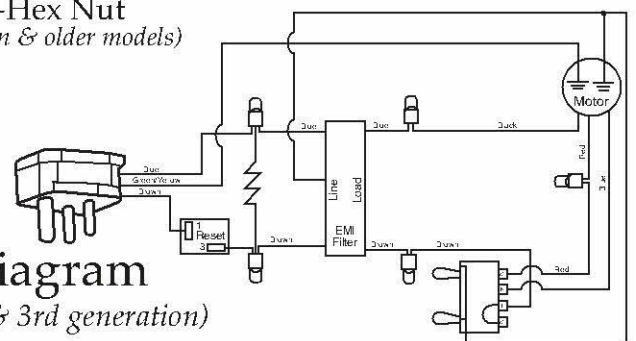

015184-Hex Nut
(2nd generation & older models)

026537-Switch / toggle
(2nd generation & older models)

026825-Switch / momentary On
(2nd generation & older models)

502865-Ground Lead Assy.
(2nd generation & older models)

Wiring Diagram

(current production & 3rd generation)

Wiring Diagram

(2nd generation & older units)