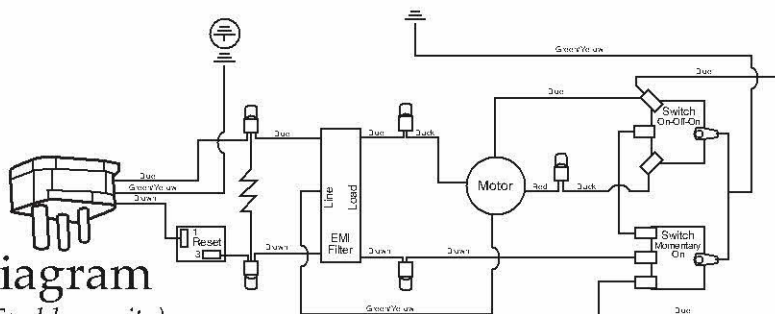

502899-Lead / brown
(2nd generation & older models)

015098-Ring Nut 2 Req.'d
(2nd generation & older models)

024368-Reset Switch
(2nd generation & older models)

014604-Washer
(2nd generation & older models)

015184-Hex Nut
(2nd generation & older models)

026537-Switch / toggle
(2nd generation & older models)

026825-Switch / momentary On
(2nd generation & older models)

502865-Ground Lead Assy.
(2nd generation & older models)

Wiring Diagram

(current production & 3rd generation)

Wiring Diagram

(2nd generation & older units)