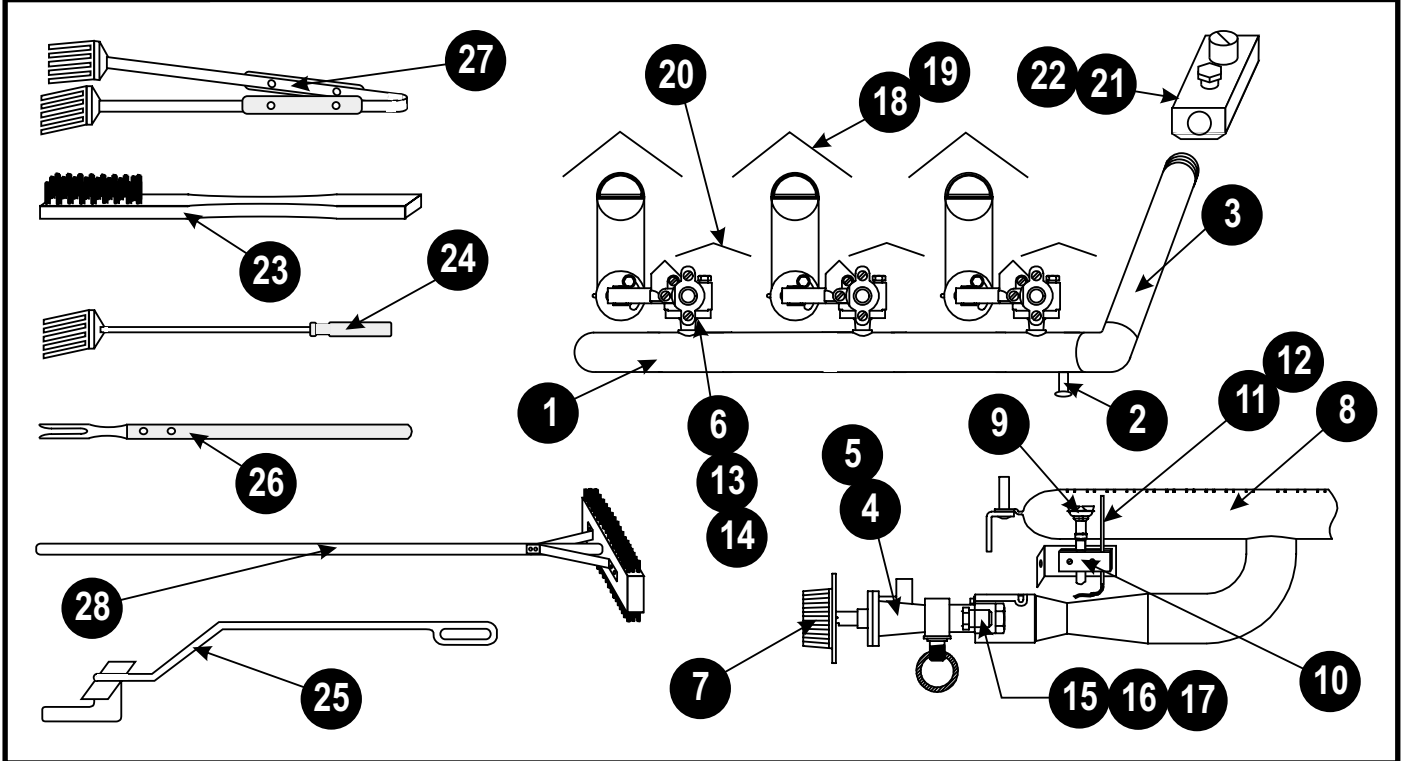

Burner / Accessories

Item	Part #	Description	Item	Part #	Description
1	R1085P	Manifold Assy (XXE-4)	14	N1010A	Ferrule, 3/16"
	R1086P	Manifold Assy (XXE-6)	15	R3147P	Orifice Hood #41, Nat (XXE)
	R1087P	Manifold Assy (XXE-8)	16	R3172P	Orifice Hood #53, LP (XXE)
	R1088P	Manifold Assy (XXE-10)	17	R3023A	Orifice Hood, Blank
	R1186A	Manifold Assy (XXE-12)	18	T1155T	Radiant, S/S (23") Standard
2	N3068P	Pressure Tap Nozzle Assy	19	T1007A	Radiant, Cast Iron (23") Optional
3	N5217P	Inlet Gas Pipe (XX)	20	G1470K	Heat Shield (XXE-4 uses 5) (XXE-6 uses 8)
4	R3128A	Valve, Multi Gas Cock			(XXE-8 uses 9) (XXE-10 uses 11) (XXE-12 uses 13)
5	M1053A	Valve, Junker (Old Style)	21	M1009A	Pressure Regulator, 3/4", 10" WC
6	R3181P	Pilot Tubing, 5" (XXE)	22	M1184A	Pressure Regulator, 3/4", 3.5" WC
7	S1301A	Knob, CE Broiler	23	T5017A	Wire Brush, Chef-Aide, 18"
8	L5078A	Burner, Center Feed (XXE)	24	T5018U	Spatula, Chef-Aide, 20", Single
9	M1359A	Pilot Burner	25	T5041T	Grate Lifter, 3' x 20"
10	G1472K	Pilot Burner Mounting Bracket (XXE)	26	T5016A	Meat Fork
11	M1358A	Thermocouple, 10"	27	T5019V	Steak Turner
12	M1267X	Thermocouple (used w/O.S. Junker Valve)	28	T5104V	Twin Head Grate Brush
13	N1007A	Compression Nut, 3/16", Female			