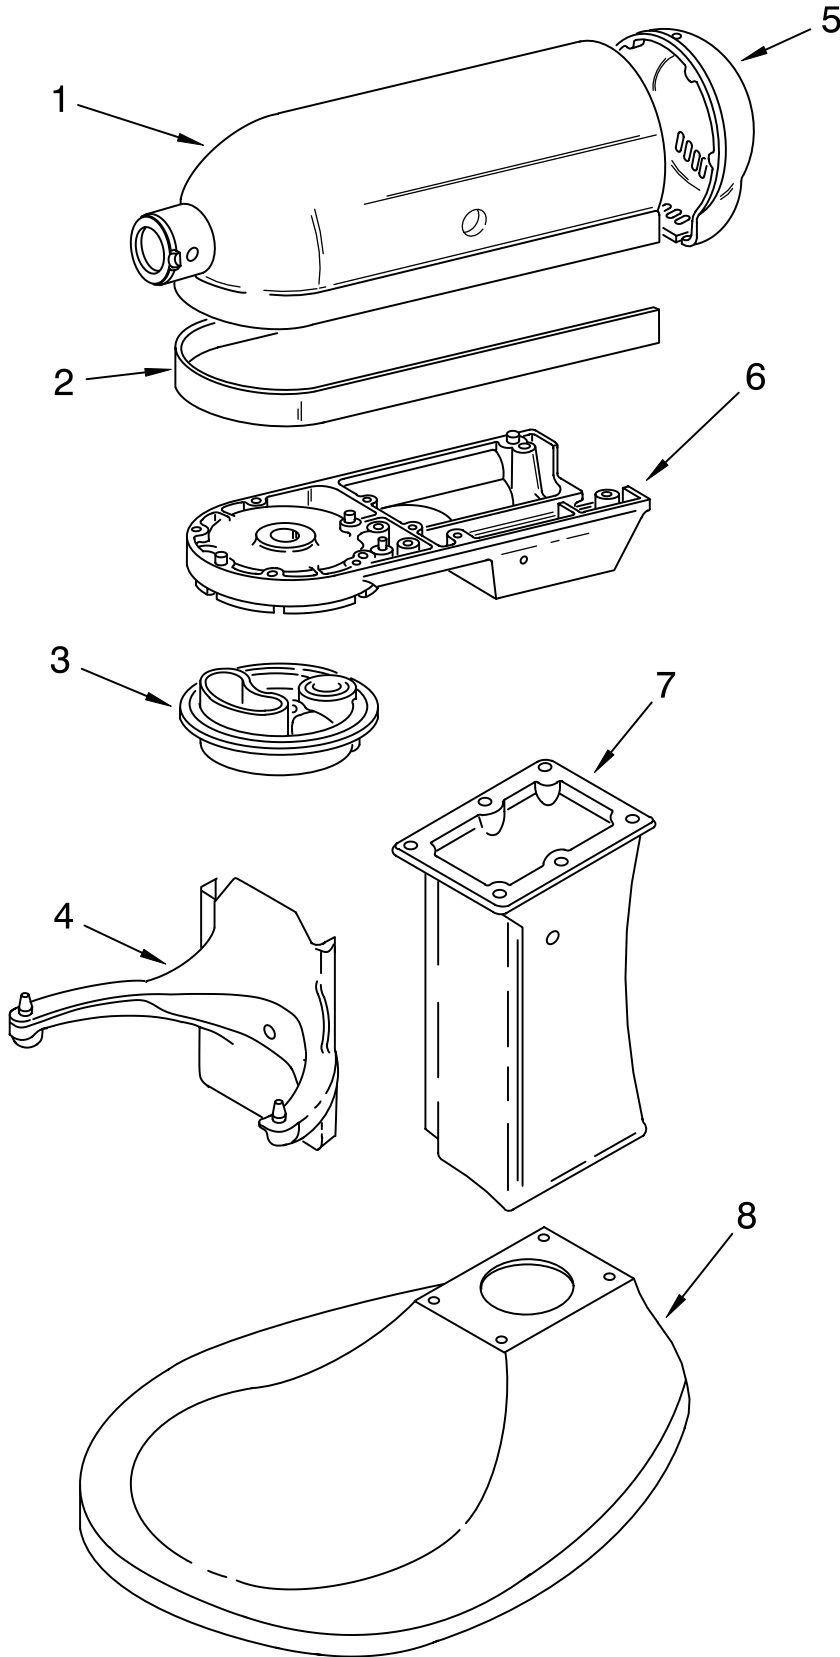

COLOR VARIATION PARTS

For Models: 5KPM50B_4

Illus. No.	Part No.	DESCRIPTION

Colors Subject To Change.
Any Color Not Listed is
No Longer Available.
If Additional Colors Are Added,
This Page Will Be Updated.

1	240291-14	White
	240291-23	Imperial Grey
2	W10190250	Black
3		Planetary
	240286-1	White
	240286-24	Imperial Grey
4		Bowl Supp & Pins
	3179300	White
	3179304	Imperial Grey
5		End Cover
	3179869	White
	9702213	Imperial Grey
6		Lower Gearcase
	9701512	White
	9702210	Imperial Grey
7		Column
	240148-4	White
	240148-10	Imperial Grey
8		Base & Foot Assembly
	3179280	White
	240493-8	Imperial Grey

FOR ORDERING INFORMATION REFER TO PARTS PRICE LIST