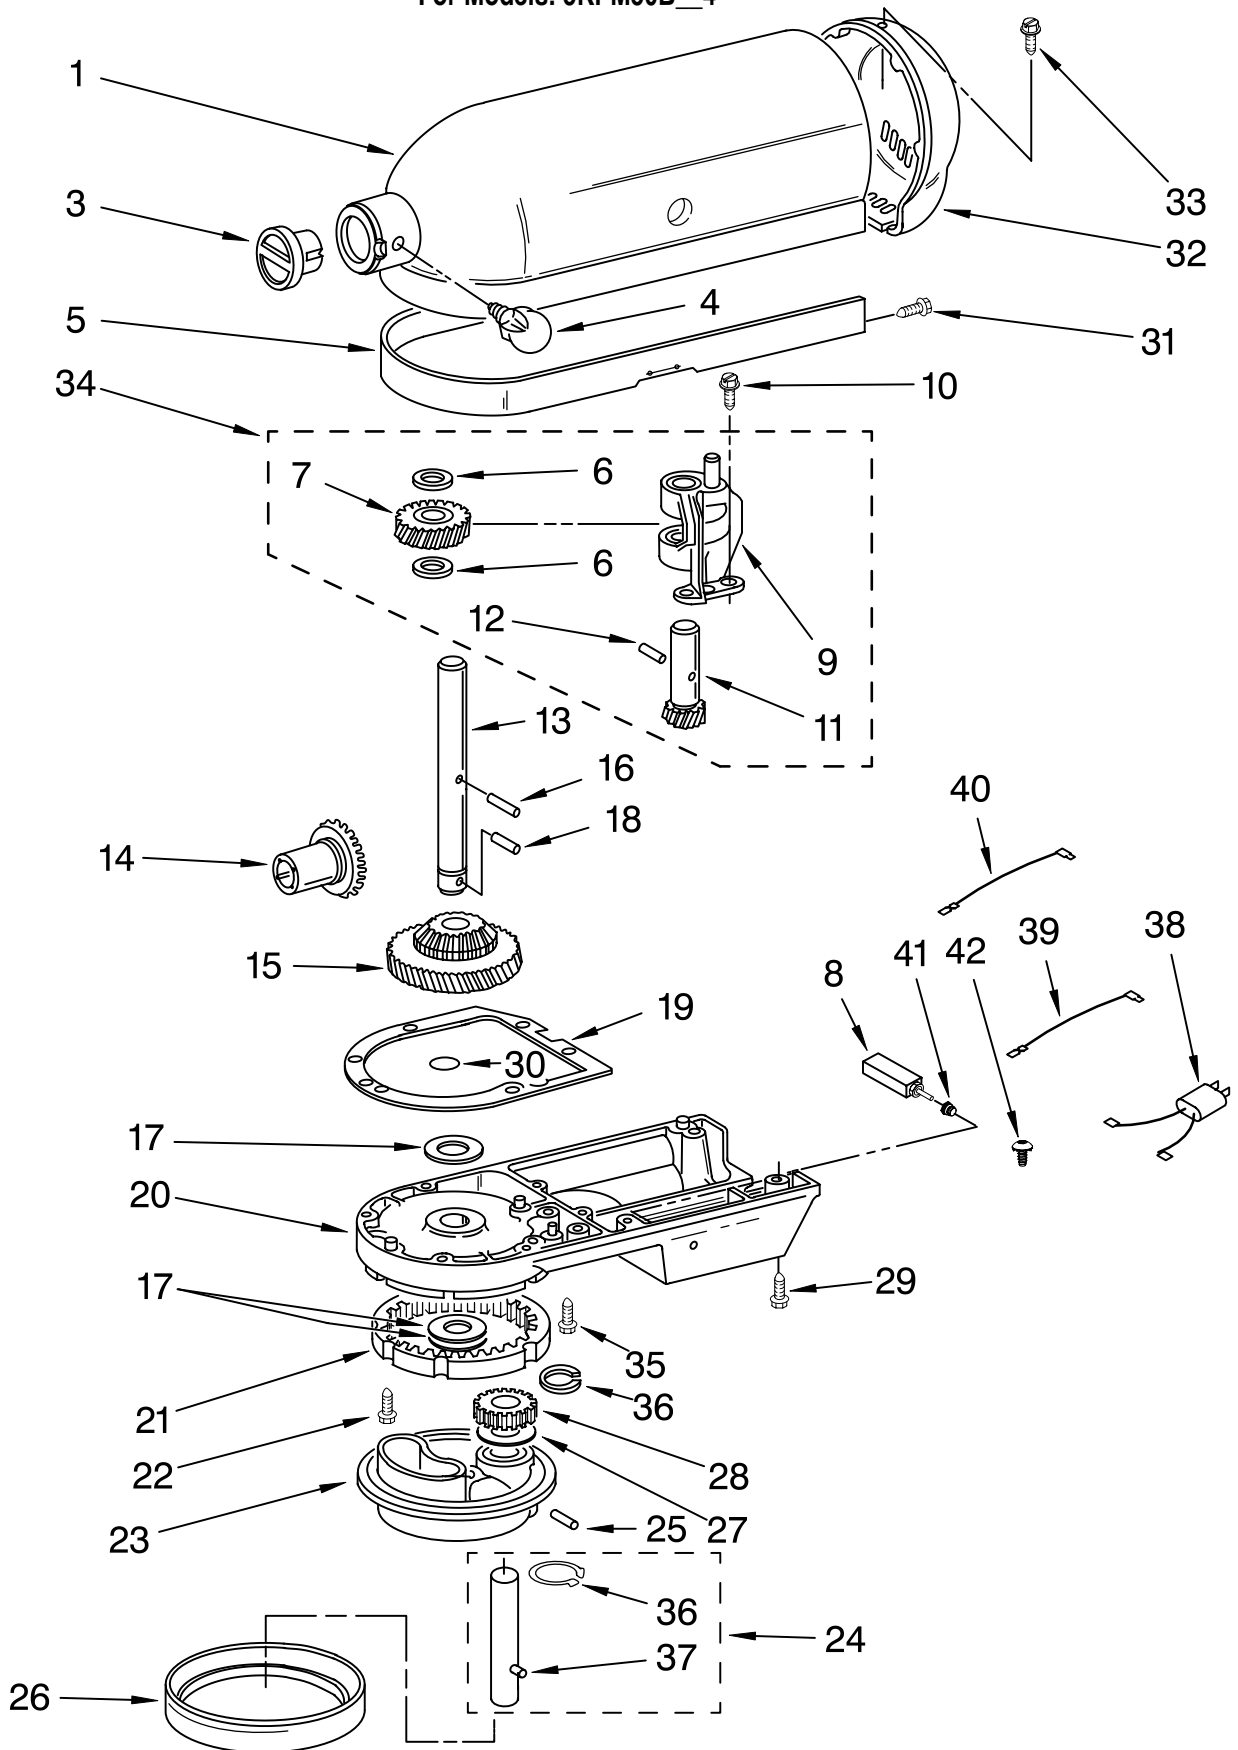

CASE, GEARING AND PLANETARY UNIT

For Models: 5KPM50B_4

FOR ORDERING INFORMATION REFER TO PARTS PRICE LIST

CASE, GEARING AND PLANETARY UNIT

For Models: 5KPM50B__4

Illus. No.	Part No.	DESCRIPTION	Illus. No.	Part No.	DESCRIPTION	Illus. No.	Part No.	DESCRIPTION
1	**	Gearcase Motor Housing	16	240018-1	Pin (Vertical Center Shaft)	30	67500-55	"O" Ring
3	242765-2	Cap, Attachment Hub	17	3180163	Washer	31	311932	Screw
4	9709194	Screw, Thumb	18	9705443	Pin	32	**	Cover, End
5	**	Band, Trim	19	4162324	Gasket, Transmission Case	33	4162914	Screw
6	3180161	Washer, Fiber	20	**	Lower Gear Case	34	240309-2	Gears, Worm & Pinion Assembly
7	W10112253	Worm Gear	21	9703904	Gear, Internal	35	3400026	Screw, Machine
8	241287-1	Breaker, Circuit	22	103994	Screw, Special	36	9703438	Ring, Retaining
9	240308	Gear, Worm Bracket & Bearing	23	**	Planetary	37	9704677	Pin, Groove
10	3400022	Screw And L.W. Assy.	24	3184052	Shaft, Agitator	38	9705132	Filter, RFI
11	240210-2	Shaft & Pinion	25	240018-1	Pin (Agitator Shaft Pinion)	39	9702309	Lead (Circuit Breaker)
12	9705444	Pin	26	240285	Ring, Planetary	40	9704827	Lead (Breaker to Control Board)
13	240026	Shaft, Vertical Center	27	9706090	Washer, Shim	41	9701663	Button, Reset
14	9705130	Gear, Attachment Hub Bevel	28	9703903	Pinion, Gear (Agitator Shaft)	42	3400834	Screw
15	9709627	Bevel Pinion and Center Gear	29	3400025	Screw			

**Refer to Page 2
Color Variation Parts