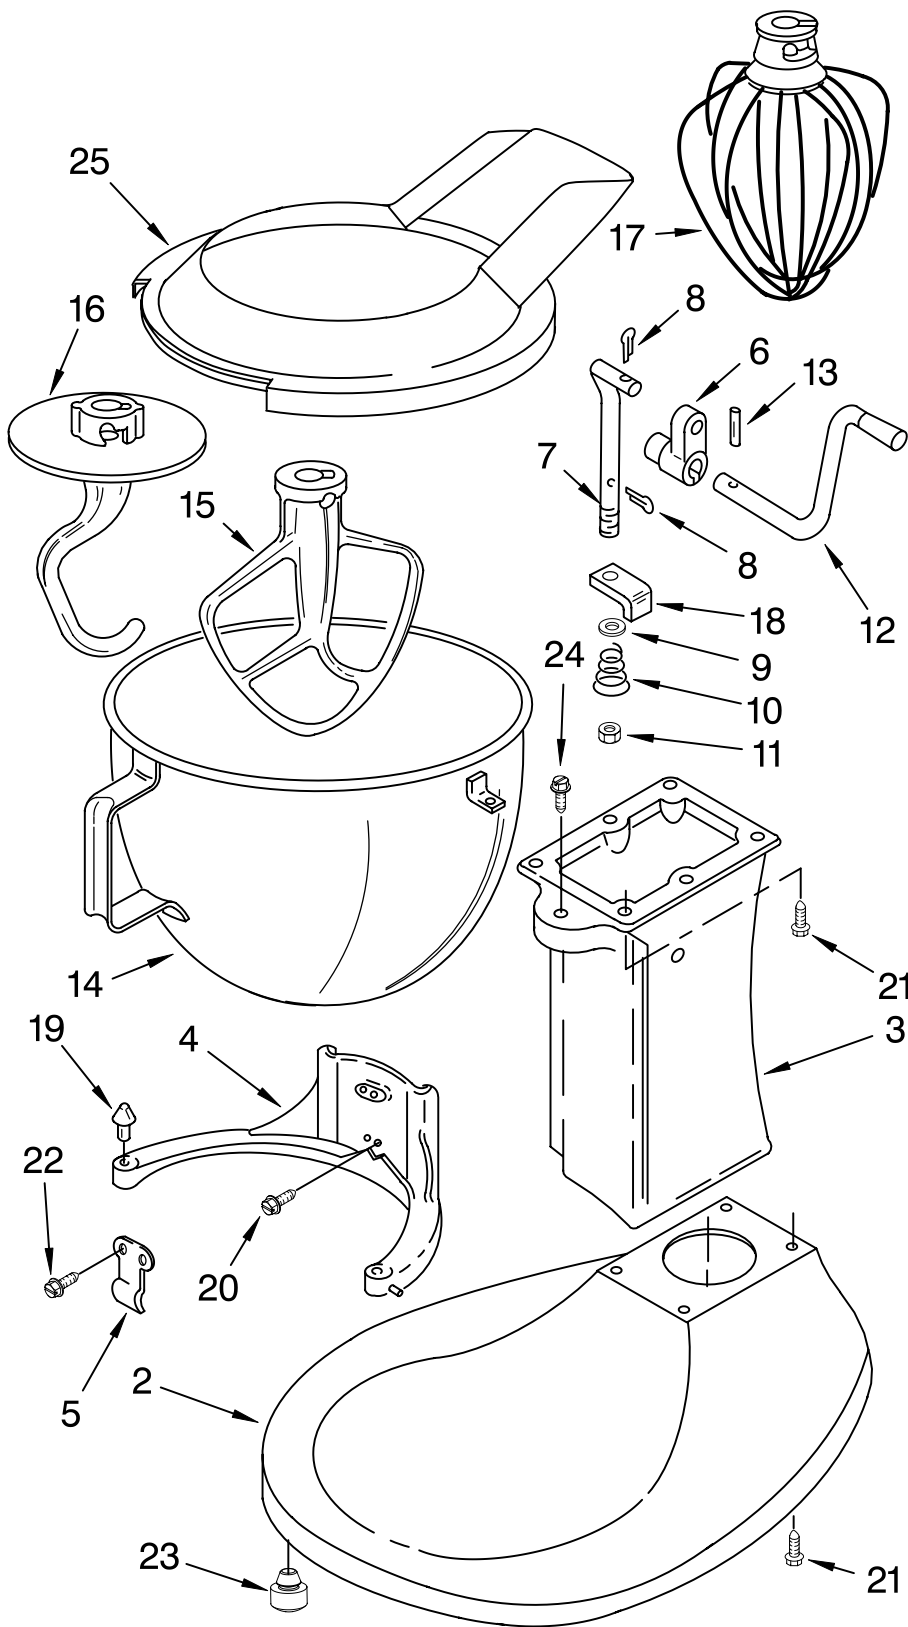

FOR ORDERING INFORMATION REFER TO PARTS PRICE LIST

BASE AND PEDESTAL UNIT

For Models: 5KPM50B_4

Illus. No.	Part No.	DESCRIPTION
1		Literature Parts
	9706978	Use & Care Guide
	8212380	Repair Parts List
2	**	Base & Foot Supports
3	**	Column Assembly
4	**	Bowl Supp & Pins
5	3182857	Latch, Bowl Spring
6	241764	Arm, Bowl Lift
7	9085	Rod, Bowl Lift
8	9704608	Pin, Cotter
9	WS00323	Washer
10	9237	Spring
11	8533907	Nut
12	9079	Handle, Bowl Lift
13	9703442	Pin, Roll
14	4162161	Bowl (5 Qt)
15	9707670	Beater, Flat
16	9708033	Hook, Dough
17	9704309	Whip, Wire
18	240169	Bracket, Bowl Lift
19	240185	Pin, Bowl Locating
20	3400018	Screw
21	240912	Screw, Special
22	3400024	Screw
23	9708649	Foot, Rubber
24	3182904	Screw
25	9709923	Shield, Pouring

**Refer to Page 2
Color Variation Parts

MOTOR AND CONTROL PARTS

For Models: 5KPM50B_4

FOR ORDERING INFORMATION REFER TO PARTS PRICE LIST

MOTOR AND CONTROL PARTS

For Models: 5KPM50B__4

Illus. No.	Part No.	DESCRIPTION	Illus. No.	Part No.	DESCRIPTION	Illus. No.	Part No.	DESCRIPTION
1	110679	Screw, Pivot	15	9701501	Seal, End	27	17830	Governor Assembly
2	116241	Washer, Spring	16	3180526	Bracket, Bearing Assembly	28	W10119326	Control Plate Assembly
3	9709276	Lever, Control And Stud	17	3180238	Washer, Felt	29		Cord, Power (UK)
4	3183680	Spring, Control Plate	18	W10131078	Nut		9703280	White
5	3184176	Speed Link & Cam	19	9701584	Seal, Foam	30	9706596	Phase Control Board
6	240205	Spring, Flat	20	W10068270	Washer	31	9708316	Armature & Bearing Assy (240V)
7	240769	Screw, Stator	21	240680	Insert, Brush Holder	32	4162634	Sleeve, Motor Stud
8	9701670	Field Assembly	22	9706416	Brush & Spring Assembly	33	3184609	Screw, Self
10	9704324	Washer, Ball Bearing (Front)	23	9707926	Screw, Set	34	3179908	Housing, Brush Holder
12	W10068260	Screw	24	116286	Cap, Spring Seat	35	4162546	Brush Holder Assy
13	16998	Stud, Governor Drive	25	116287	Spring, Cap			
14	3180162	Washer, Spacing	26	3184212	Cap, Brush Holder			