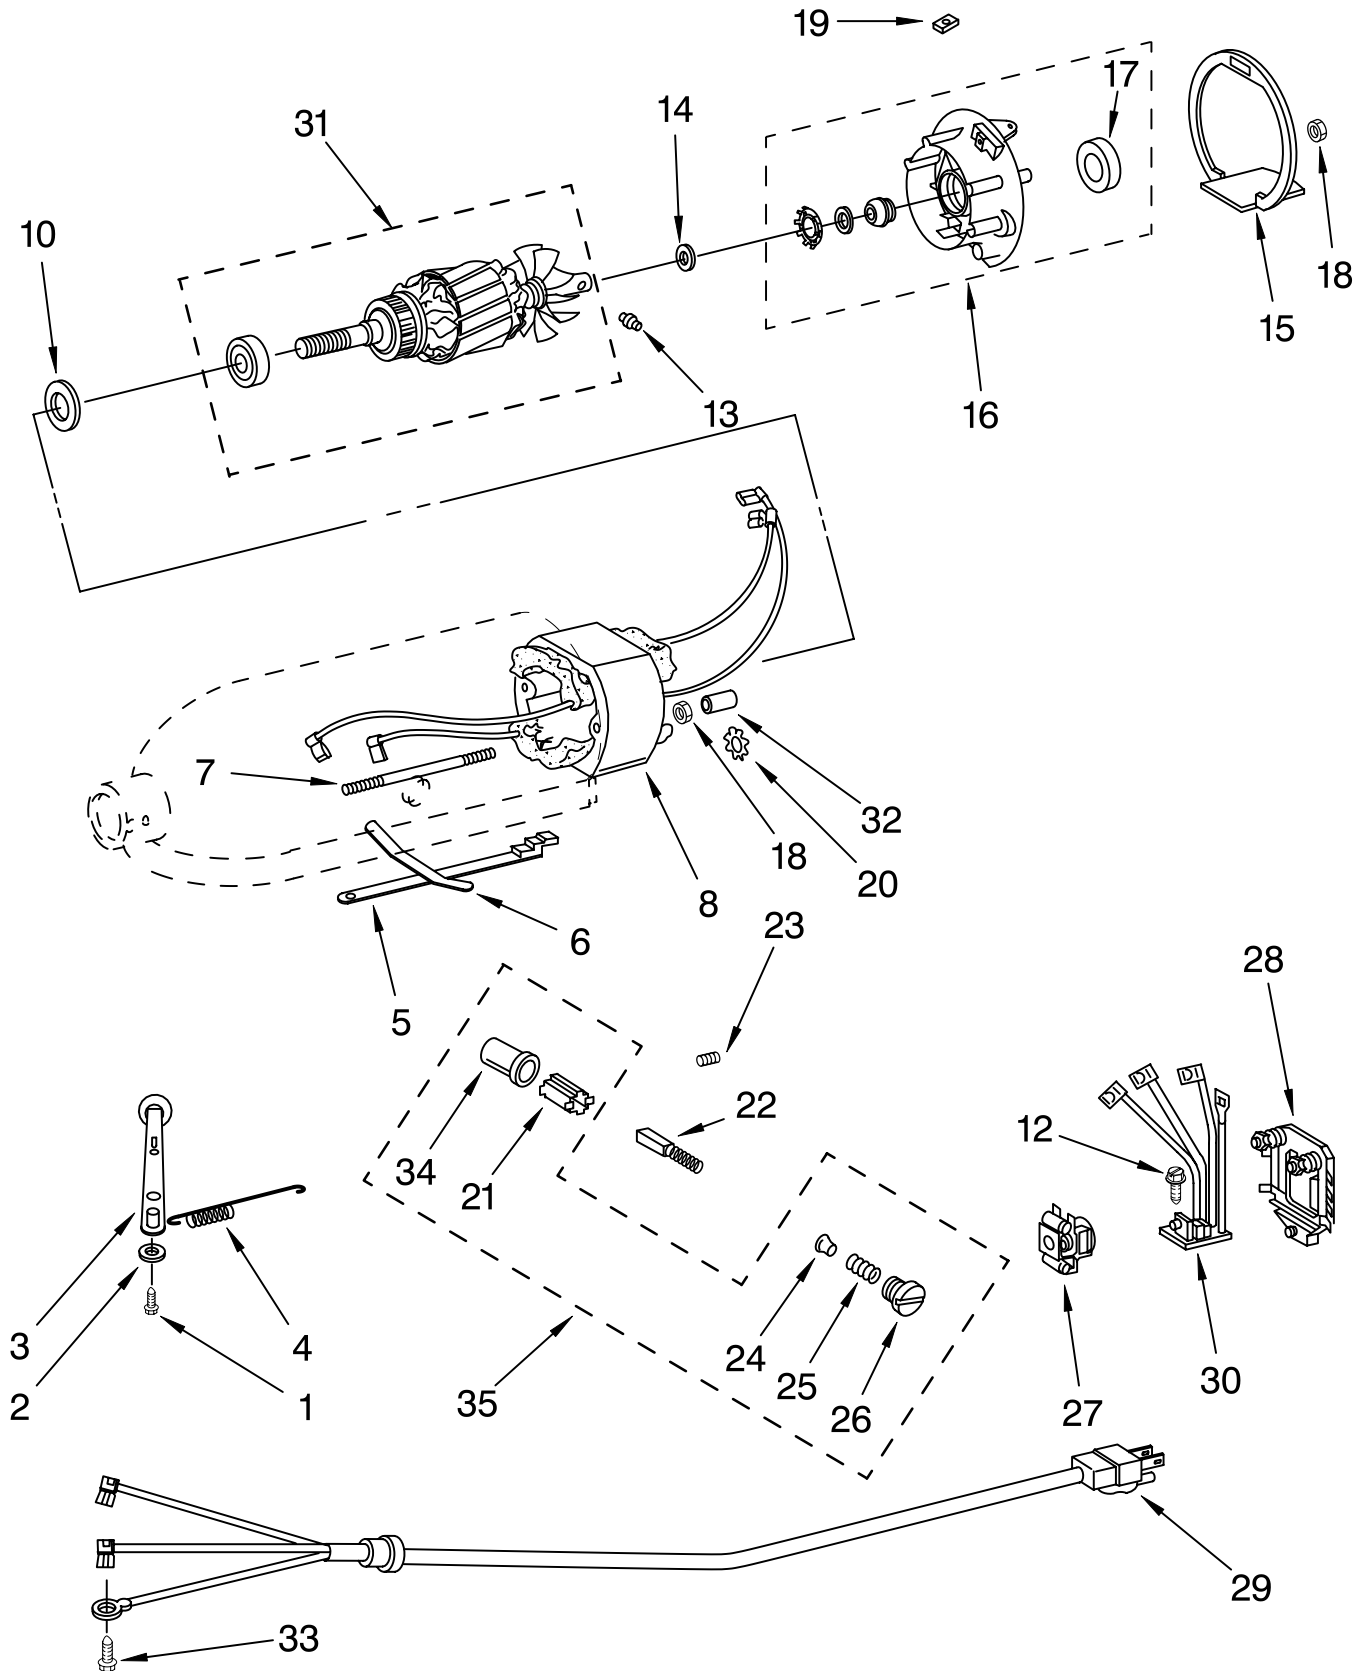

MOTOR AND CONTROL PARTS

For Models: 5KPM50B_4

FOR ORDERING INFORMATION REFER TO PARTS PRICE LIST

MOTOR AND CONTROL PARTS

For Models: 5KPM50B__4

Illus. No.	Part No.	DESCRIPTION	Illus. No.	Part No.	DESCRIPTION	Illus. No.	Part No.	DESCRIPTION
1	110679	Screw, Pivot	15	9701501	Seal, End	27	17830	Governor Assembly
2	116241	Washer, Spring	16	3180526	Bracket, Bearing Assembly	28	W10119326	Control Plate Assembly
3	9709276	Lever, Control And Stud	17	3180238	Washer, Felt	29		Cord, Power (UK)
4	3183680	Spring, Control Plate	18	W10131078	Nut		9703280	White
5	3184176	Speed Link & Cam	19	9701584	Seal, Foam	30	9706596	Phase Control Board
6	240205	Spring, Flat	20	W10068270	Washer	31	9708316	Armature & Bearing Assy (240V)
7	240769	Screw, Stator	21	240680	Insert, Brush Holder	32	4162634	Sleeve, Motor Stud
8	9701670	Field Assembly	22	9706416	Brush & Spring Assembly	33	3184609	Screw, Self
10	9704324	Washer, Ball Bearing (Front)	23	9707926	Screw, Set	34	3179908	Housing, Brush Holder
12	W10068260	Screw	24	116286	Cap, Spring Seat	35	4162546	Brush Holder Assy
13	16998	Stud, Governor Drive	25	116287	Spring, Cap			
14	3180162	Washer, Spacing	26	3184212	Cap, Brush Holder			

FOR ORDERING INFORMATION REFER TO PARTS PRICE LIST