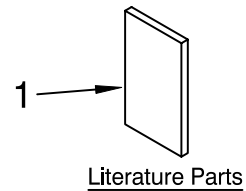

1	240291-14	White
	240291-23	Imperial Grey
2	W10190250	Black
3		Planetary
	240286-1	White
	240286-24	Imperial Grey
4		Bowl Supp & Pins
	3179300	White
	3179304	Imperial Grey
5		End Cover
	3179869	White
	9702213	Imperial Grey
6		Lower Gearcase
	9701512	White
	9702210	Imperial Grey
7		Column
	240148-4	White
	240148-10	Imperial Grey
8		Base & Foot Assembly
	3179280	White
	240493-8	Imperial Grey

FOR ORDERING INFORMATION REFER TO PARTS PRICE LIST

BASE AND PEDESTAL UNIT

For Models: 5KPM50B_4

Illus. No.	Part No.	DESCRIPTION
1		Literature Parts
	9706978	Use & Care Guide
	8212380	Repair Parts List
2	**	Base & Foot Supports
3	**	Column Assembly
4	**	Bowl Supp & Pins
5	3182857	Latch, Bowl Spring
6	241764	Arm, Bowl Lift
7	9085	Rod, Bowl Lift
8	9704608	Pin, Cotter
9	WS00323	Washer
10	9237	Spring
11	8533907	Nut
12	9079	Handle, Bowl Lift
13	9703442	Pin, Roll
14	4162161	Bowl (5 Qt)
15	9707670	Beater, Flat
16	9708033	Hook, Dough
17	9704309	Whip, Wire
18	240169	Bracket, Bowl Lift
19	240185	Pin, Bowl Locating
20	3400018	Screw
21	240912	Screw, Special
22	3400024	Screw
23	9708649	Foot, Rubber
24	3182904	Screw
25	9709923	Shield, Pouring