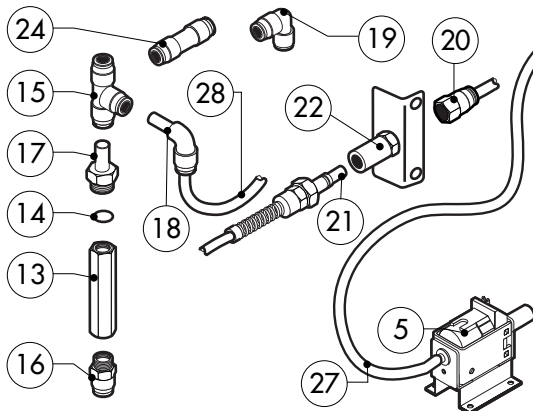

POS.	CODE	PIECES	DESCRIPTION
1	R11200871	1	WASHING SYSTEM EXTERNAL ASSEMBLY
2	R58004960	1	WASHING SYSTEM INNER FLANGE
3	R11100500	1	WASHING DEVICE ASSEMBLY
4	R70045090	1	GASKETS KIT
5	R65110600	1	DETRGENT PUMP
6	R62210032	4	1,3 L/MIN RINSING JET
7	R62210042	1	0,56 L/MIN DETERGENT JET
8	R58004980	2	WASHING DEVICE ROTATION BUSH
9	R65110650	1	BOTTOM FILTER
10	R62220012	2	SPHERA D.14
11	R61620041	2	SPRING
12	R58005000	2	1/2" MALE COVER
13	R65110640	2	ANTI-BACK FLOW
14	R70010050	4	OR GASKETS
15	R62090468	5	"T" MIDLING PIPE FITTING D.10
16	R62090508	1	10X1/4 STRAIGHT THREADED TERMINAL PIPE FITTING
17	R62090518	3	10X1/4 END SIDE PIPE FITTING (WITH TANG)
18	R62090528	10	ELBOW PIPE FITTING (WITH TANG) 10 X 10
19	R62090478	4	ELBOW MIDLING PIPE FITTING D.10

POS.	CODE	PIECES	DESCRIPTION
20	R62090538	1	1/4" FEMALE STRAIGHT PIPE FITTING FOR D.8X6 PIPE
21	R62090482	1	RAPID MALE PIPE FITTING
22	R62090492	1	RAPID FEMALE PIPE FITTING
23	R62090608	1	8X1/8 END SIDE PIPE FITTING (WITH TANG)
24	R62090458	1	STRAIGHT MIDLING PIPE FITTING D.10
25	R62090618	1	10-8 REDUCTION PIPE FITTING
26	R62090548	4	10-6 REDUCTION PIPE FITTING
27	R70070100	1	PE D.8 MM X 6 DETERGENT FLEXIBLE PIPE
28	R70070050	1	PE D.10 MM X7 WATER FLEXIBLE PIPE (3 MT LONG)
29	R62090648	1	ELBOW PIPE FITTING
30	R62090658	1	1/8" FEMALE STRAIGHT PIPE FITTING FOR D.8X6 PIPE
31	R65110240	1	SOLENOID VALVE 220V 50HZ WITH FLOW REDUCER
32	R11402000	1	WASHING DEVICE EXTERNAL HOLDER
33	R11100560	1	TUBE DEVICE SUPPORT WASHING
34	R62300028	1	ANTI-BACK FLOW DEVICE ASSEMBLY
35	R65110260	2	SOLENOID VALVE D.6 220V 50HZ