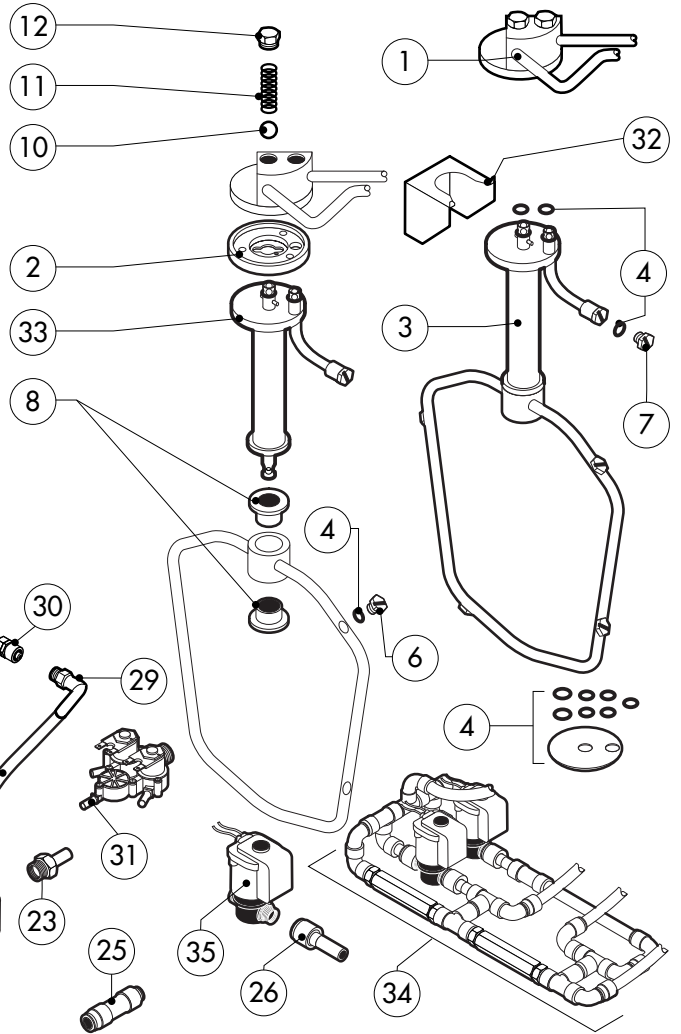

POS.	CODE	PIECES	DESCRIPTION
1	R11101420	1	DOOR
2	R11215400	1	INNER DOOR PANEL
3	R69180160	1	INNER DOOR PANEL DRIP TRAY
4	R69180000	1	DOOR DRIP TRAY DRAINAGE
5	R11100130	1	INNER DOOR GLASS
6	R58001760	2	INNER GLASS SOLID HINGE
7	R58001770	2	INNER GLASS HINGE PIN
8	R58001780	2	INNER GLASS CATCH KIT
9	R11401340	1	TOP "C" PROFILE
10	R11401360	1	LOWER "C" PROFILE
11	R11207240	1	LOWER DOOR HINGE
12	R58002670	1	LOWER HINGE PIN
13	R11200560	1	UPPER DOOR HINGE
14	R58002150	2	HINGE PIN
15	R58004050	1	NUT FOR UPPER DOOR HINGE
16	R10401710	1	WASHER FOR UPPER DOOR HINGE
17	R70050100	6	GLASS SILICON SPACERS
18	R70044150	1	GLASS GASKET
19	R66110310	1	DOOR LAMPS CABLE SET

POS.	CODE	PIECES	DESCRIPTION
20	R11401440	1	LAMP COVER
21	R71500150	1	GLASS LAMP
22	R70044200	1	LAMP GASKET
23	R11401450	1	GLASS HOLDER LAMP FLANGE
24	R65270020	1	LIGHT 20W 12V G4
25	R65270450	1	LIGHT SOCKET
26	R65260750	1	LAMPS CONTACT BLOCK
27	R66110300	1	LAMPS CONTACT CABLE SET
28	R11100300	1	DOOR HANDLE ASSEMBLY
29	R69010260	1	DOOR LATCH 1 STEP
30	R69010270	1	DOOR LATCH 2 STEP
31	R69010250	1	DOOR CATCH KIT
32	R69010630	1	INNER DOOR CATCH PLASTIC COVER
33	R61620132	1	PRONG FLANGE

POS.	CODE	PIECES	DESCRIPTION
20	R62090538	1	1/4" FEMALE STRAIGHT PIPE FITTING FOR D.8X6 PIPE
21	R62090482	1	RAPID MALE PIPE FITTING
22	R62090492	1	RAPID FEMALE PIPE FITTING
23	R62090608	1	8X1/8 END SIDE PIPE FITTING (WITH TANG)
24	R62090458	1	STRAIGHT MIDLING PIPE FITTING D.10
25	R62090618	1	10-8 REDUCTION PIPE FITTING
26	R62090548	4	10-6 REDUCTION PIPE FITTING
27	R70070100	1	PE D.8 MM X 6 DETERGENT FLEXIBLE PIPE
28	R70070050	1	PE D.10 MM X7 WATER FLEXIBLE PIPE (3 MT LONG)
29	R62090648	1	ELBOW PIPE FITTING
30	R62090658	1	1/8" FEMALE STRAIGHT PIPE FITTING FOR D.8X6 PIPE
31	R65110240	1	SOLENOID VALVE 220V 50HZ WITH FLOW REDUCER
32	R11402000	1	WASHING DEVICE EXTERNAL HOLDER
33	R11100560	1	TUBE DEVICE SUPPORT WASHING
34	R62300028	1	ANTI-BACK FLOW DEVICE ASSEMBLY
35	R65110260	2	SOLENOID VALVE D.6 220V 50HZ