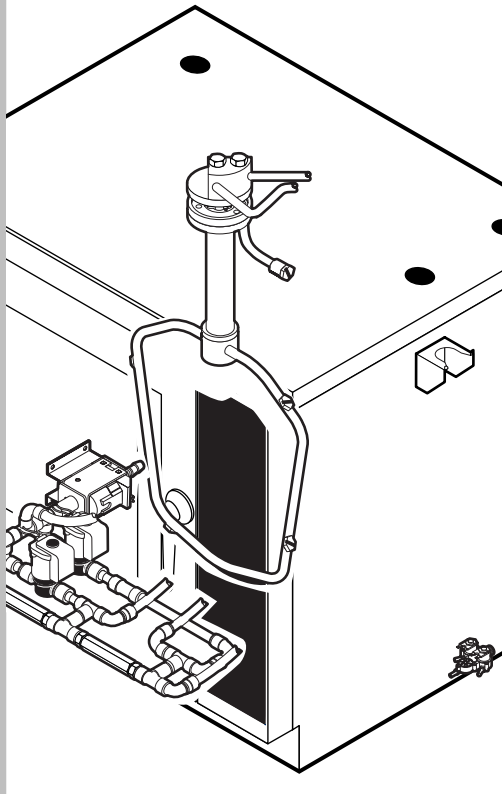

POS.	CODE	PIECES	DESCRIPTION
1	R11101420	1	DOOR
2	R11215400	1	INNER DOOR PANEL
3	R69180160	1	INNER DOOR PANEL DRIP TRAY
4	R69180000	1	DOOR DRIP TRAY DRAINAGE
5	R11100130	1	INNER DOOR GLASS
6	R58001760	2	INNER GLASS SOLID HINGE
7	R58001770	2	INNER GLASS HINGE PIN
8	R58001780	2	INNER GLASS CATCH KIT
9	R11401340	1	TOP "C" PROFILE
10	R11401360	1	LOWER "C" PROFILE
11	R11207240	1	LOWER DOOR HINGE
12	R58002670	1	LOWER HINGE PIN
13	R11200560	1	UPPER DOOR HINGE
14	R58002150	2	HINGE PIN
15	R58004050	1	NUT FOR UPPER DOOR HINGE
16	R10401710	1	WASHER FOR UPPER DOOR HINGE
17	R70050100	6	GLASS SILICON SPACERS
18	R70044150	1	GLASS GASKET
19	R66110310	1	DOOR LAMPS CABLE SET

POS.	CODE	PIECES	DESCRIPTION
20	R11401440	1	LAMP COVER
21	R71500150	1	GLASS LAMP
22	R70044200	1	LAMP GASKET
23	R11401450	1	GLASS HOLDER LAMP FLANGE
24	R65270020	1	LIGHT 20W 12V G4
25	R65270450	1	LIGHT SOCKET
26	R65260750	1	LAMPS CONTACT BLOCK
27	R66110300	1	LAMPS CONTACT CABLE SET
28	R11100300	1	DOOR HANDLE ASSEMBLY
29	R69010260	1	DOOR LATCH 1 STEP
30	R69010270	1	DOOR LATCH 2 STEP
31	R69010250	1	DOOR CATCH KIT
32	R69010630	1	INNER DOOR CATCH PLASTIC COVER
33	R61620132	1	PRONG FLANGE