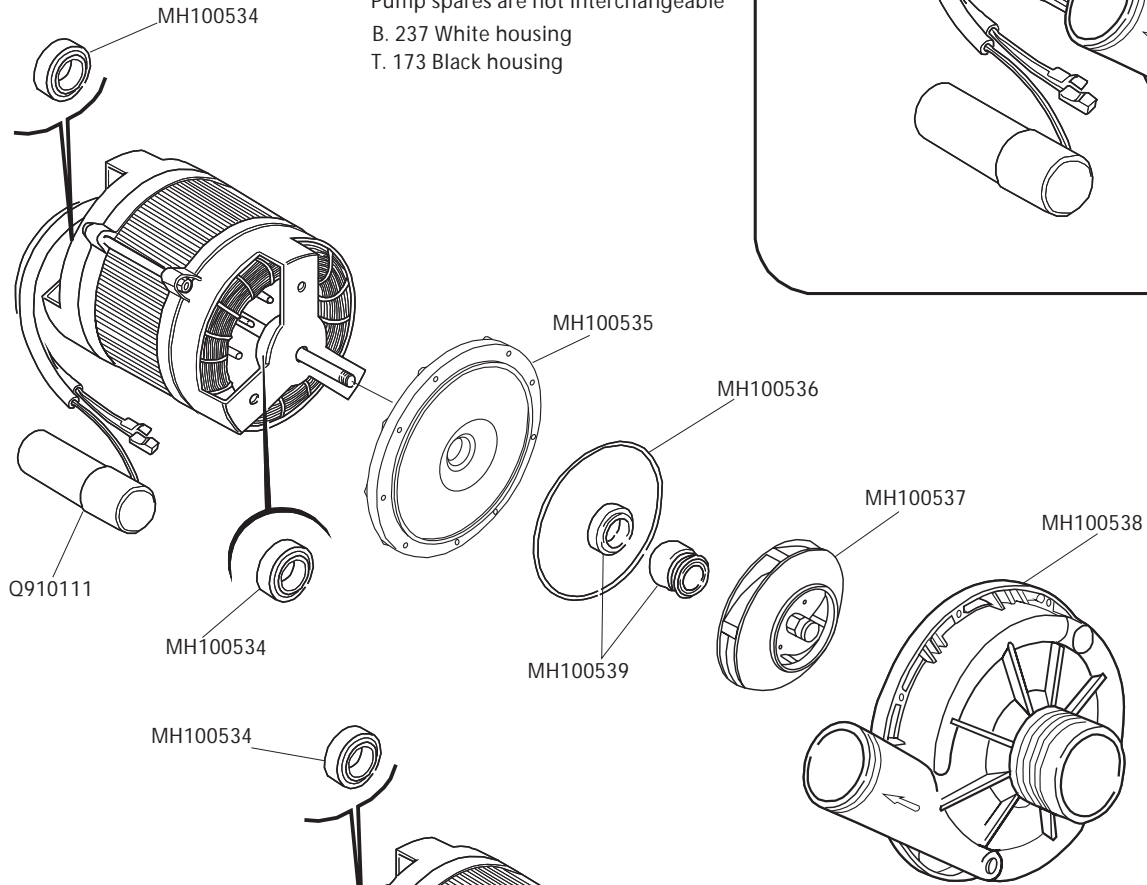

maidaid  halcyon

C500

Parts Drawings

All spares available from

**The Engine Shed
Top Station Road
Brackley
Tel 0845 1308060
Fax 01280 845345**

CURRENT 02/2006

B. 237

MH100533(230V-50Hz)

Maybe supplied in either type as below
 Complete pumps interchangeable
 Pump spares are not interchangeable
 B. 237 White housing
 T. 173 Black housing

T. 173