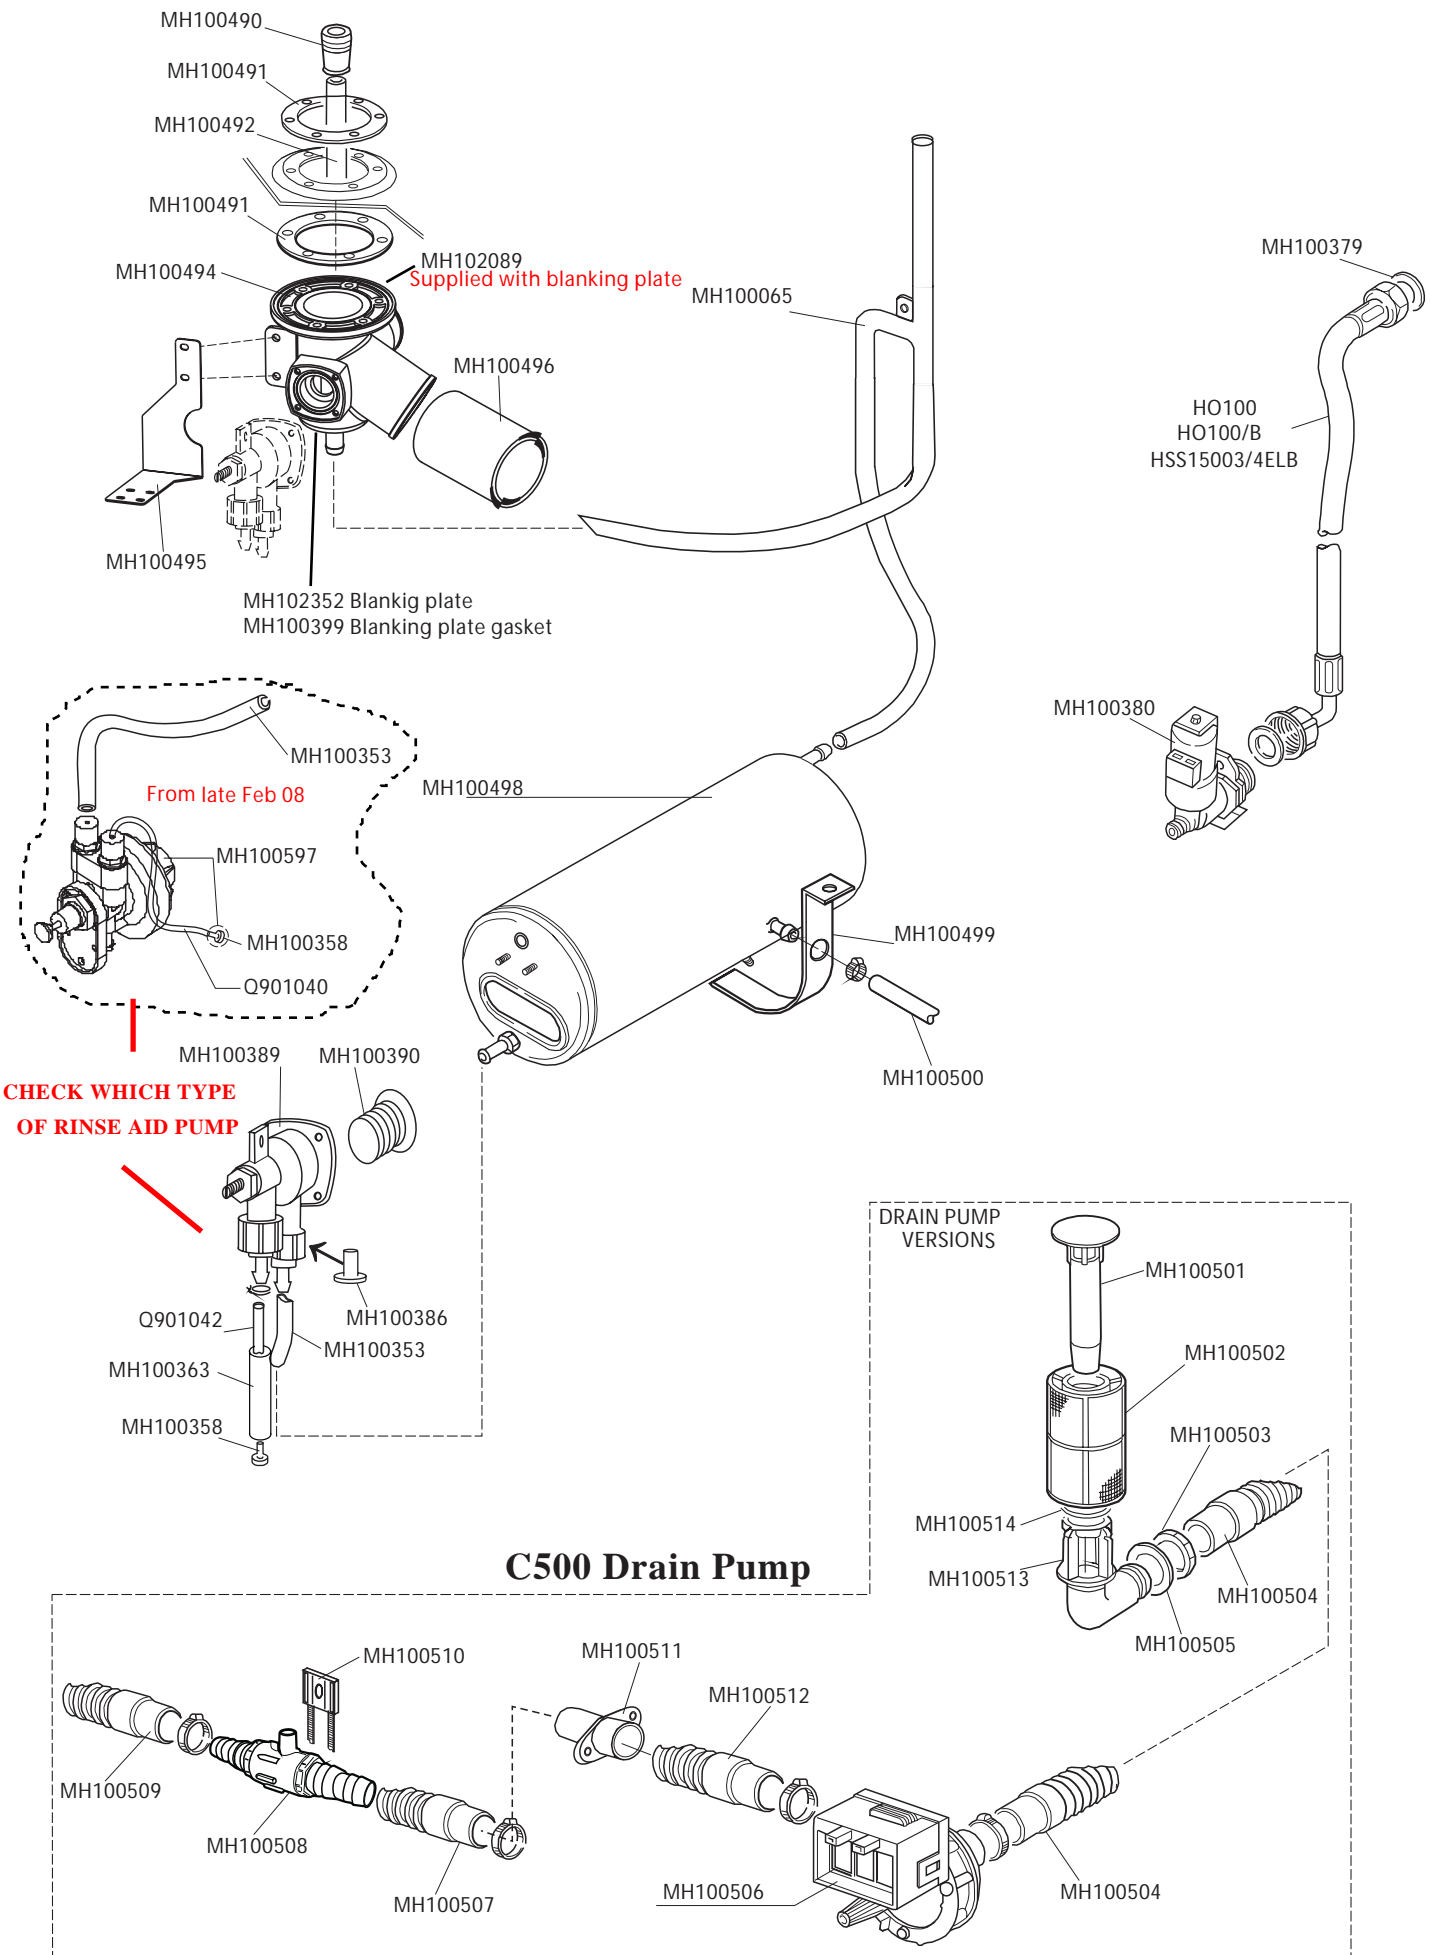

maidaid  halcyon

C500

Parts Drawings

All spares available from

**The Engine Shed
Top Station Road
Brackley
Tel 0845 1308060
Fax 01280 845345**

CURRENT 02/2006

B. 237

MH100533(230V-50Hz)

Maybe supplied in either type as below
 Complete pumps interchangeable
 Pump spares are not interchangeable
 B. 237 White housing
 T. 173 Black housing

T. 173