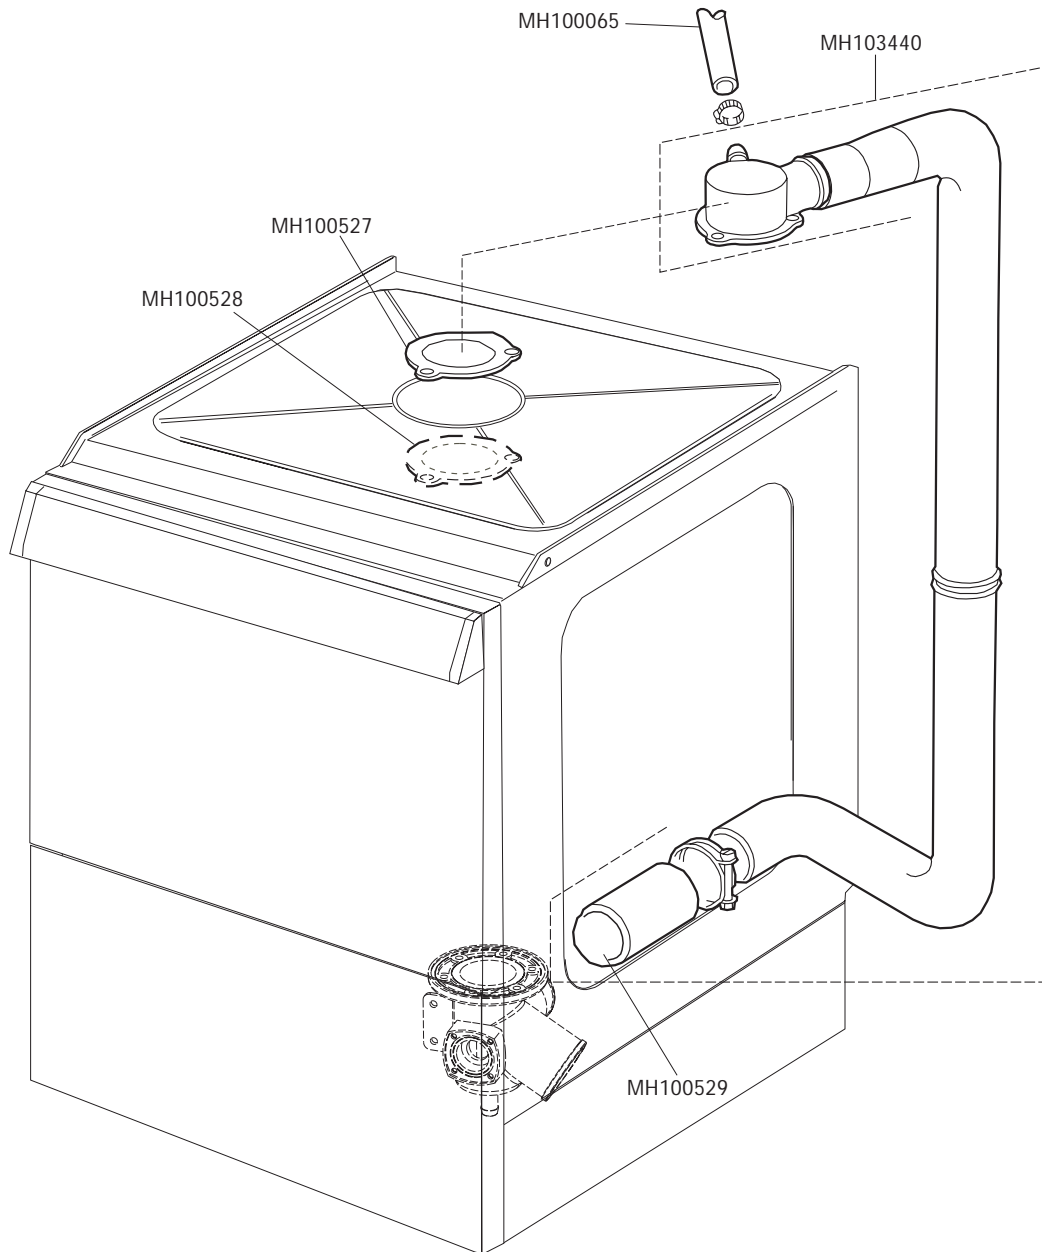

maidaid  halcyon

C500

Parts Drawings

All spares available from

**The Engine Shed
Top Station Road
Brackley
Tel 0845 1308060
Fax 01280 845345**

CURRENT 02/2006

B. 237

MH100533(230V-50Hz)

Maybe supplied in either type as below
 Complete pumps interchangeable
 Pump spares are not interchangeable
 B. 237 White housing
 T. 173 Black housing

T. 173