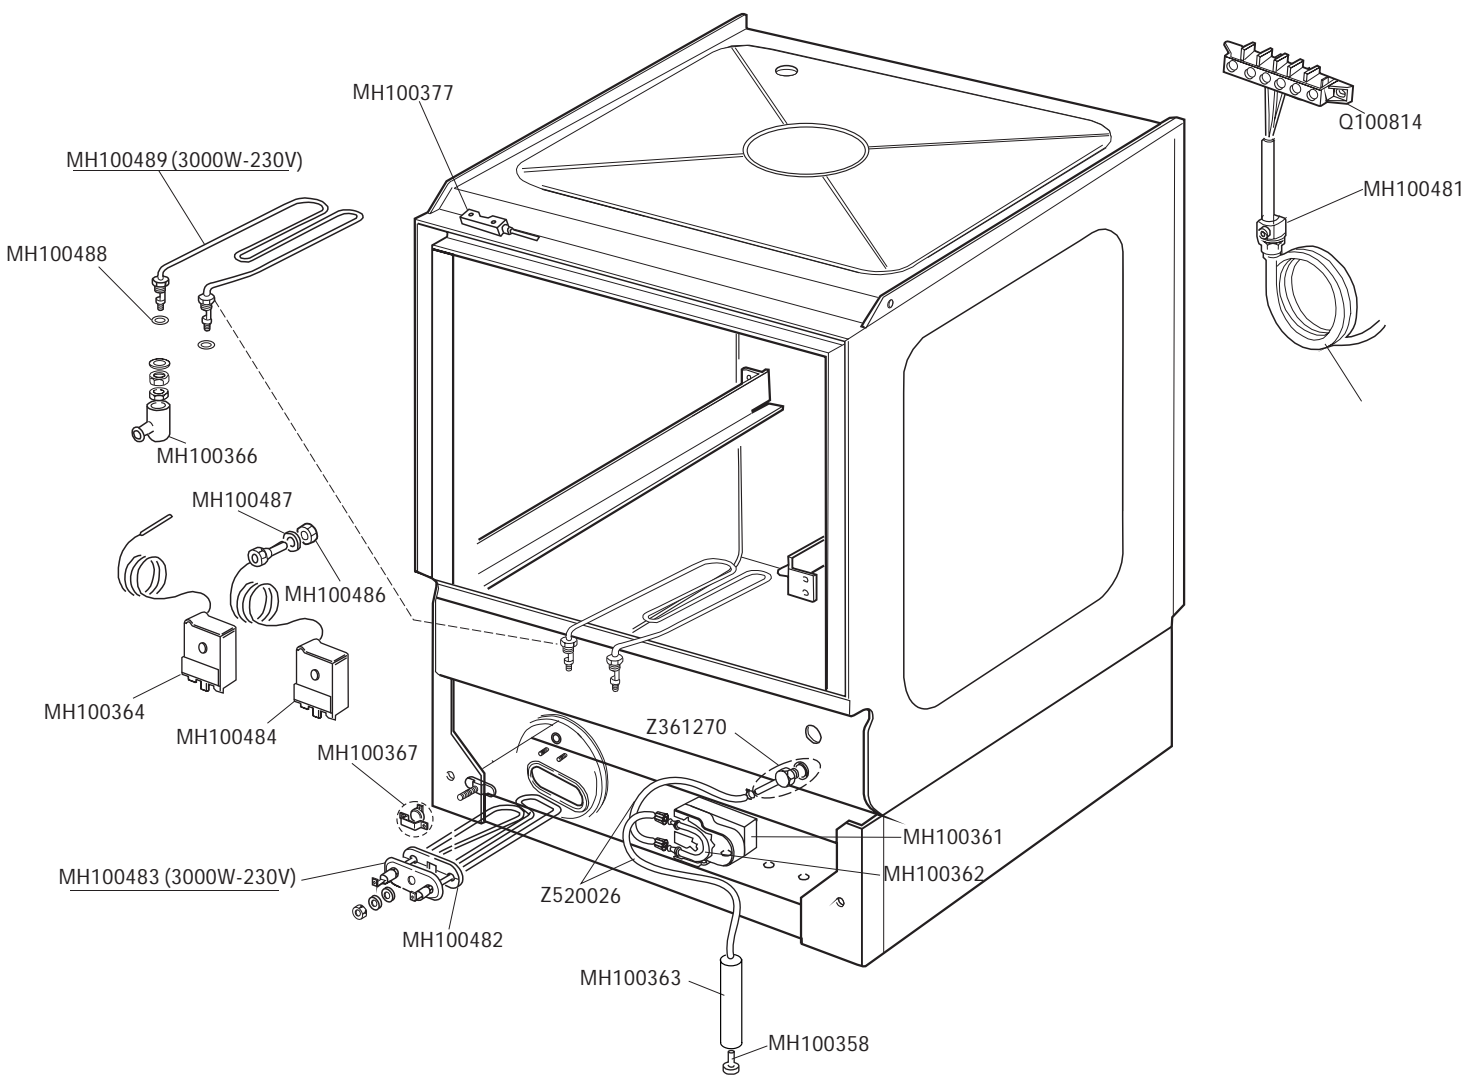

maidaid  halcyon

C500

Parts Drawings

All spares available from

**The Engine Shed
Top Station Road
Brackley
Tel 0845 1308060
Fax 01280 845345**

CURRENT 02/2006

B. 237

MH100533(230V-50Hz)

Maybe supplied in either type as below
 Complete pumps interchangeable
 Pump spares are not interchangeable
 B. 237 White housing
 T. 173 Black housing

T. 173