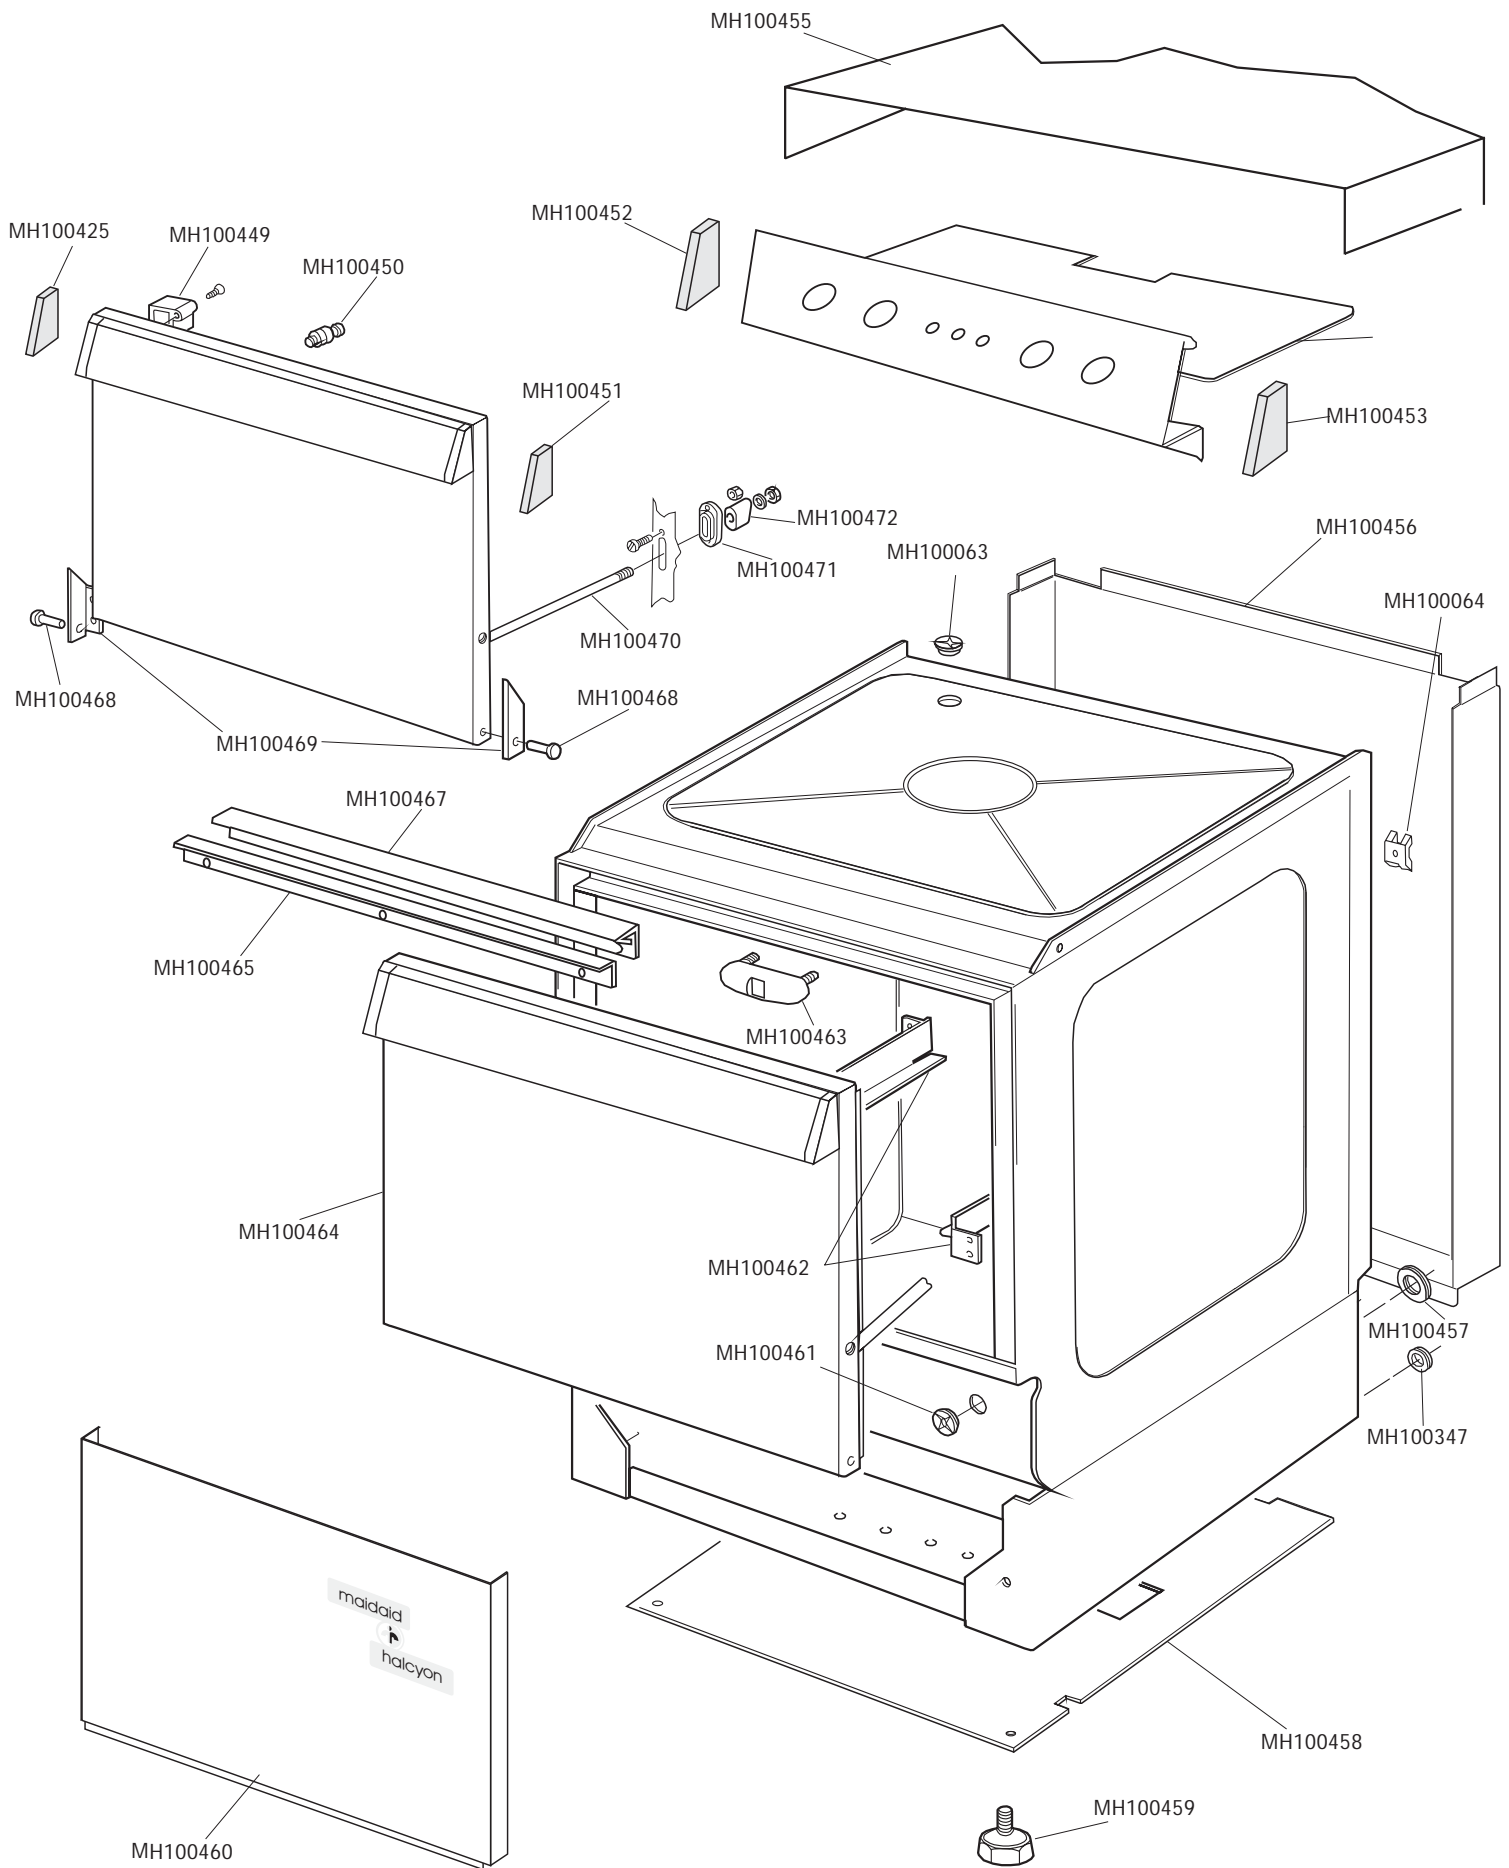

maidaid  halcyon

C500

Parts Drawings

All spares available from

**The Engine Shed
Top Station Road
Brackley
Tel 0845 1308060
Fax 01280 845345**

CURRENT 02/2006

B. 237

MH100533(230V-50Hz)