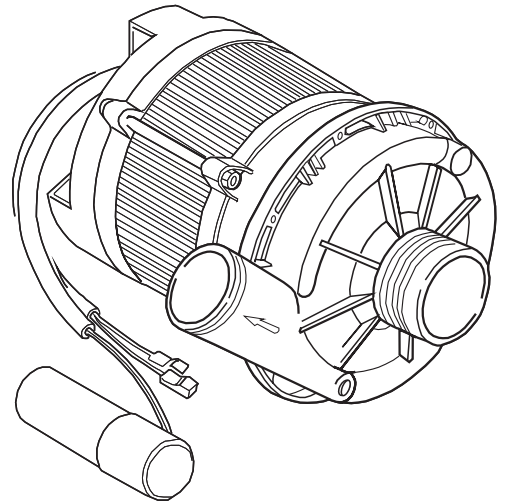

maidaid  halcyon

C500

Parts Drawings

All spares available from

**The Engine Shed
Top Station Road
Brackley
Tel 0845 1308060
Fax 01280 845345**

CURRENT 02/2006

B. 237

MH100533(230V-50Hz)

Maybe supplied in either type as below
 Complete pumps interchangeable
 Pump spares are not interchangeable
 B. 237 White housing
 T. 173 Black housing

T. 173