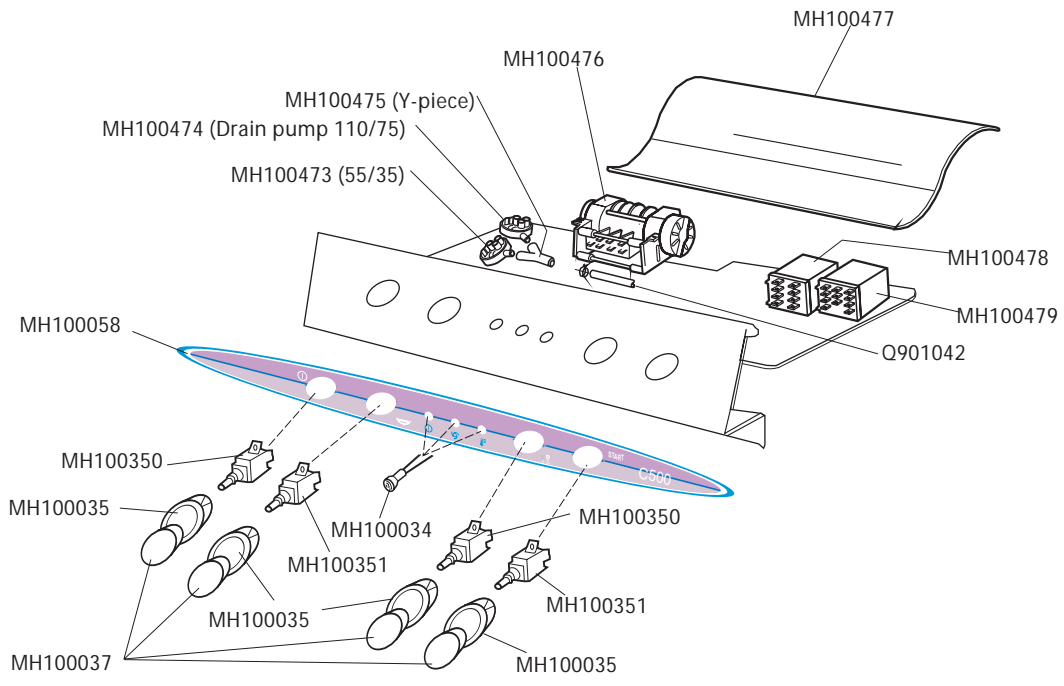

maidaid  halcyon

C500

Parts Drawings

All spares available from

**The Engine Shed
Top Station Road
Brackley
Tel 0845 1308060
Fax 01280 845345**

CURRENT 02/2006

B. 237

MH100533(230V-50Hz)

Maybe supplied in either type as below
 Complete pumps interchangeable
 Pump spares are not interchangeable
 B. 237 White housing
 T. 173 Black housing

T. 173