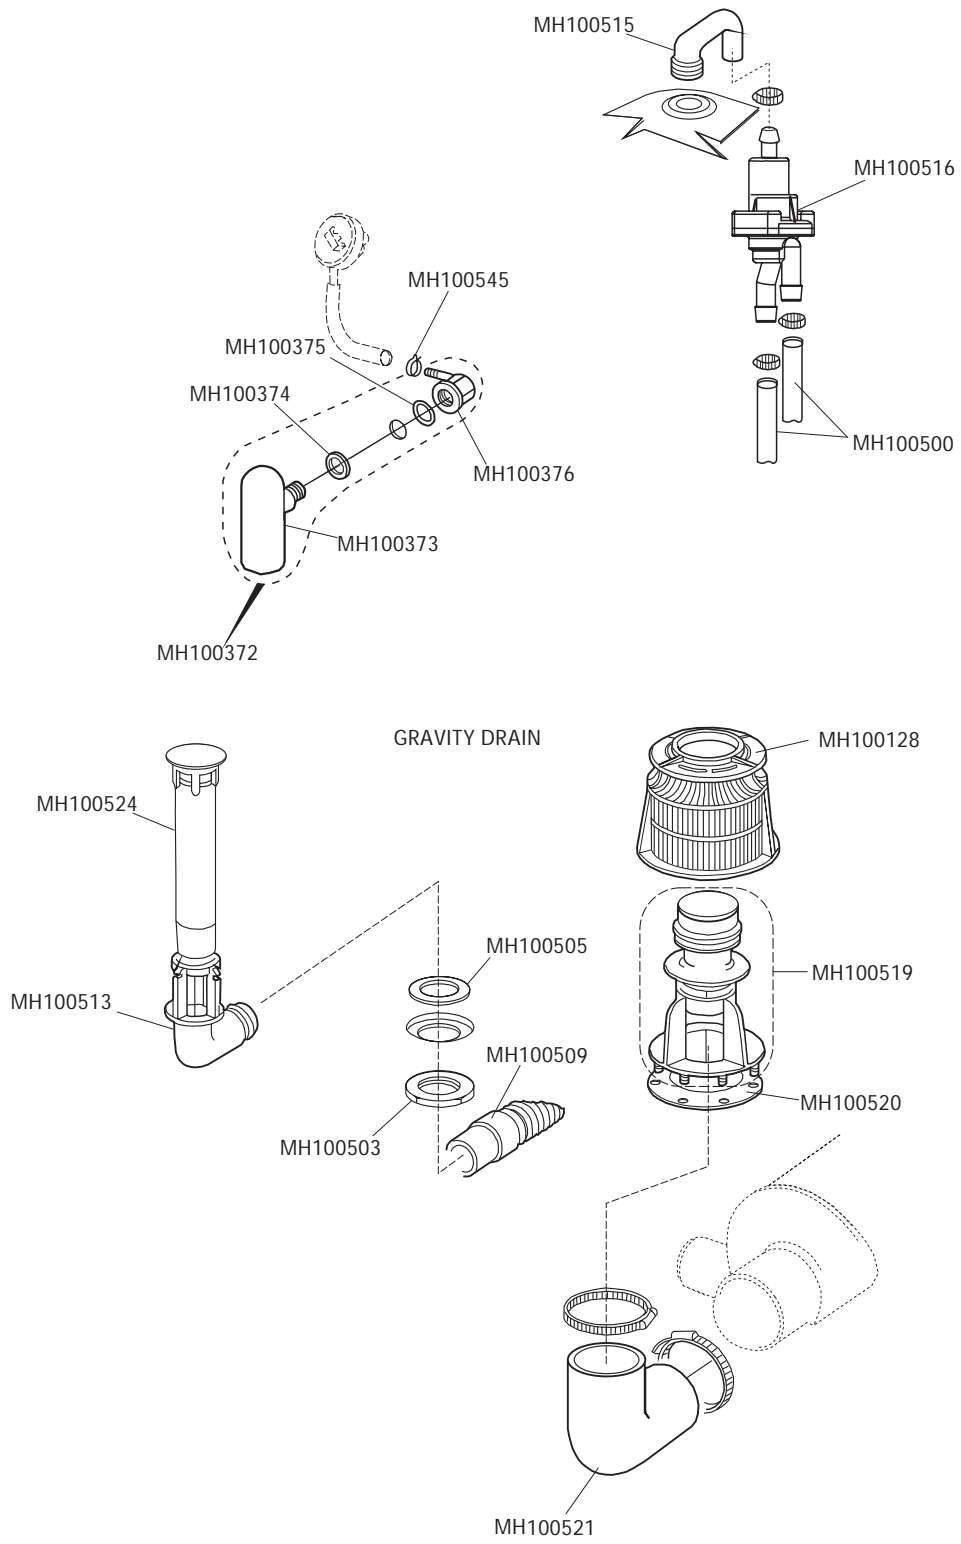

maidaid  halcyon

C500

Parts Drawings

All spares available from

**The Engine Shed
Top Station Road
Brackley
Tel 0845 1308060
Fax 01280 845345**

CURRENT 02/2006

B. 237

MH100533(230V-50Hz)

Maybe supplied in either type as below
 Complete pumps interchangeable
 Pump spares are not interchangeable
 B. 237 White housing
 T. 173 Black housing

T. 173