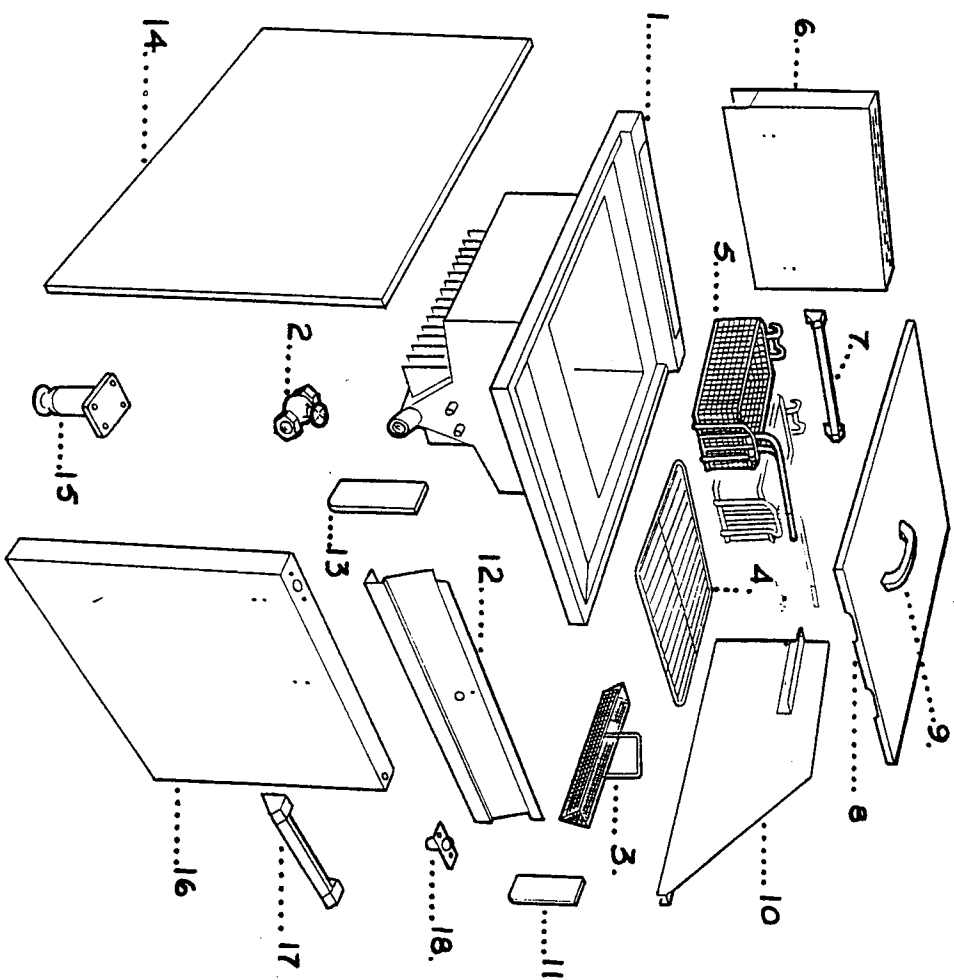

### G1860 Fryer

1	531313000	*Pan & Hob
1a	531313000	*Pan & hob c/w insulation (not shown)
2	531313040	Drain valve (Post 28/8/91 531690010)
3	531312020	Strainer
4	531690710	False bottom/Fish grid
5	531312010	Basket
6	531313090	Flue uptake assembly
7	531312000	Basket hanging rail
8	531313062	Dust cover c/w handle
9	531313050	Dust cover handle
10	531313210	Side screen R.H.
10a	531313211	Side screen L.H. (Not shown)
11	530963170	End Cheek R.H.
12	531313300	Control Panel
13	530963160	End Cheek L.H.
14	531303090	Outer side panel L.H.
14a	531303100	Outer side panel R.H. (not shown)
15	531313080	Leg c/w adjustable foot
16	531313072	Door panel
17	531313020	Door handle
18	531313030	Door catch

\* When C.E. Pan is supplied as spare part in lieu, the safety stat must change to the E.G.O. Arrangement. The retro kit for this change is 537300040