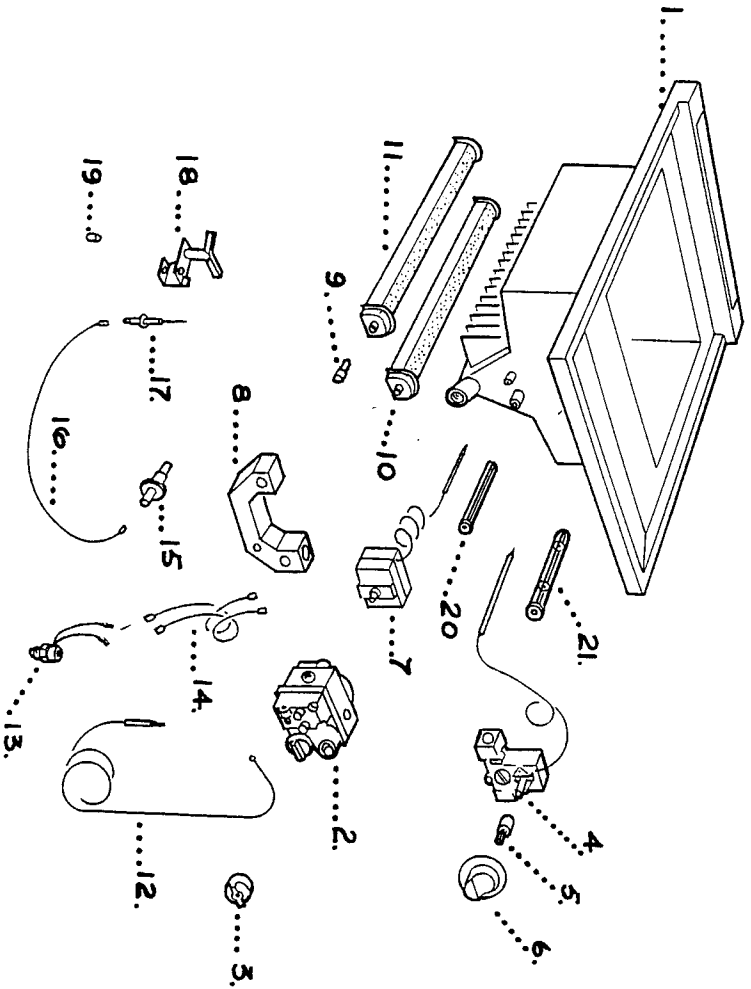

G1860 CE Fryer

(EGO safety stat from 25/11/96)

G1860 CE Fryer

(EGO safety stat from 25/11/96)

1		Pan & hob	T421007
2	531310010	Multifunctional control (Nat gas)	
2a	531310011	Multifunctional control (LPG)	
3	531310130	On/Off control knob (M.F.C)	
4	531310100	Operating thermostat	
5	531310101	Spindle adapter	
6	531310090	Thermostat knob	
7	537300060	Safety thermostat	T429014
8	531310160	Manifold	
9	531310030	Injector Nat Gas	
9a	531310040	Injector L.P. Gas	
10	531310021	Burner R.H.	
11	531310020	Burner L.H.	
12	531310140	Thermocouple	
13	531313470	Interrupter	
14	801756	Safety stat leadswires	
15	531310121	Igniter	
16	531310122	Igniter lead	
17	531310120	Igniter Electrode	
18	531310050	Pilot burner	
19	531310060	Pilot jet (Nat gas)	
19a	531310070	Pilot jet (L.P. gas)	
20	537310050	Phial guard (Safety stat) M10	
21	537310040	Phial guard (Operating stat) M16