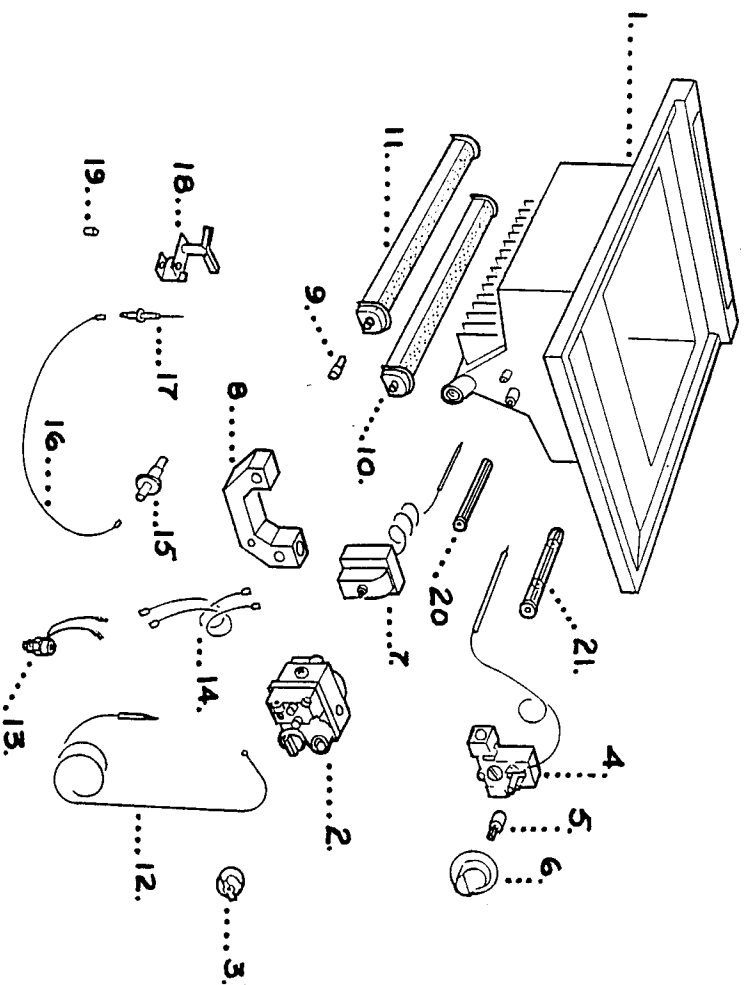

## G1860 CE Fryer

(EGO safety stat from 25/11/96)

1		Pan & hob	T421007
2	531310010	Multifunctional control (Nat gas)	
2a	531310011	Multifunctional control (LPG)	
3	531310130	On/Off control knob (M.F.C)	
4	531310100	Operating thermostat	
5	531310101	Spindle adapter	
6	531310090	Thermostat knob	
7	537300060	Safety thermostat	T429014
8	531310160	Manifold	
9	531310030	Injector Nat Gas	
9a	531310040	Injector L.P. Gas	
10	531310021	Burner R.H.	
11	531310020	Burner L.H.	
12	531310140	Thermocouple	
13	531313470	Interrupter	
14	801756	Safety stat leadswires	
15	531310121	Igniter	
16	531310122	Igniter lead	
17	531310120	Igniter Electrode	
18	531310050	Pilot burner	
19	531310060	Pilot jet (Nat gas)	
19a	531310070	Pilot jet (L.P. gas)	
20	537310050	Phial guard (Safety stat) M10	
21	537310040	Phial guard (Operating stat) M16	

**G1860 CE Fryer**

(Robertshaw Safety Stat LCHM from 30/09/93 to 25/11/96)

**G1860**

**G1860 CE Fryer**

(Robertshaw Safety Stat LCHM from 30/09/93 to 25/11/96)

1	531310010	Pan & hob	T421007
2	531310010	Multifunctional Control (Nat gas)	
2a	531310011	Multifunctional Control (LPG)	
3	531310130	On/Off control knob (M.F.C)	
4	531310100	Operating thermostat	
5	531310101	Spindle adapter	
6	531310090	Thermostat knob	
7	<del>537300020</del>	Safety thermostat <i>retro fit kit</i>	<del>RA40 R3526</del>
8	531310160	Manifold	
9	531310030	Injector Nat gas	
9a	531310040	Injector LPG	
10	531310021	Burner R.H.	
11	531310020	Burner L.H.	
12	531310140	Thermocouple	
13	531313470	Interrupter	
14	801756	Safety stat leads/wires	
15	531310121	Igniter	
16	531310122	Igniter lead	
17	531310120	Igniter electrode	
18	531310050	Pilot burner	
19	531310060	Pilot jet (Nat. gas)	
19a	531310070	Pilot jet (L.P. Gas)	
20	537310050	Phial guard (Safety Stat) M10	
21	537310040	Phial guard (Operating Stat) M16	