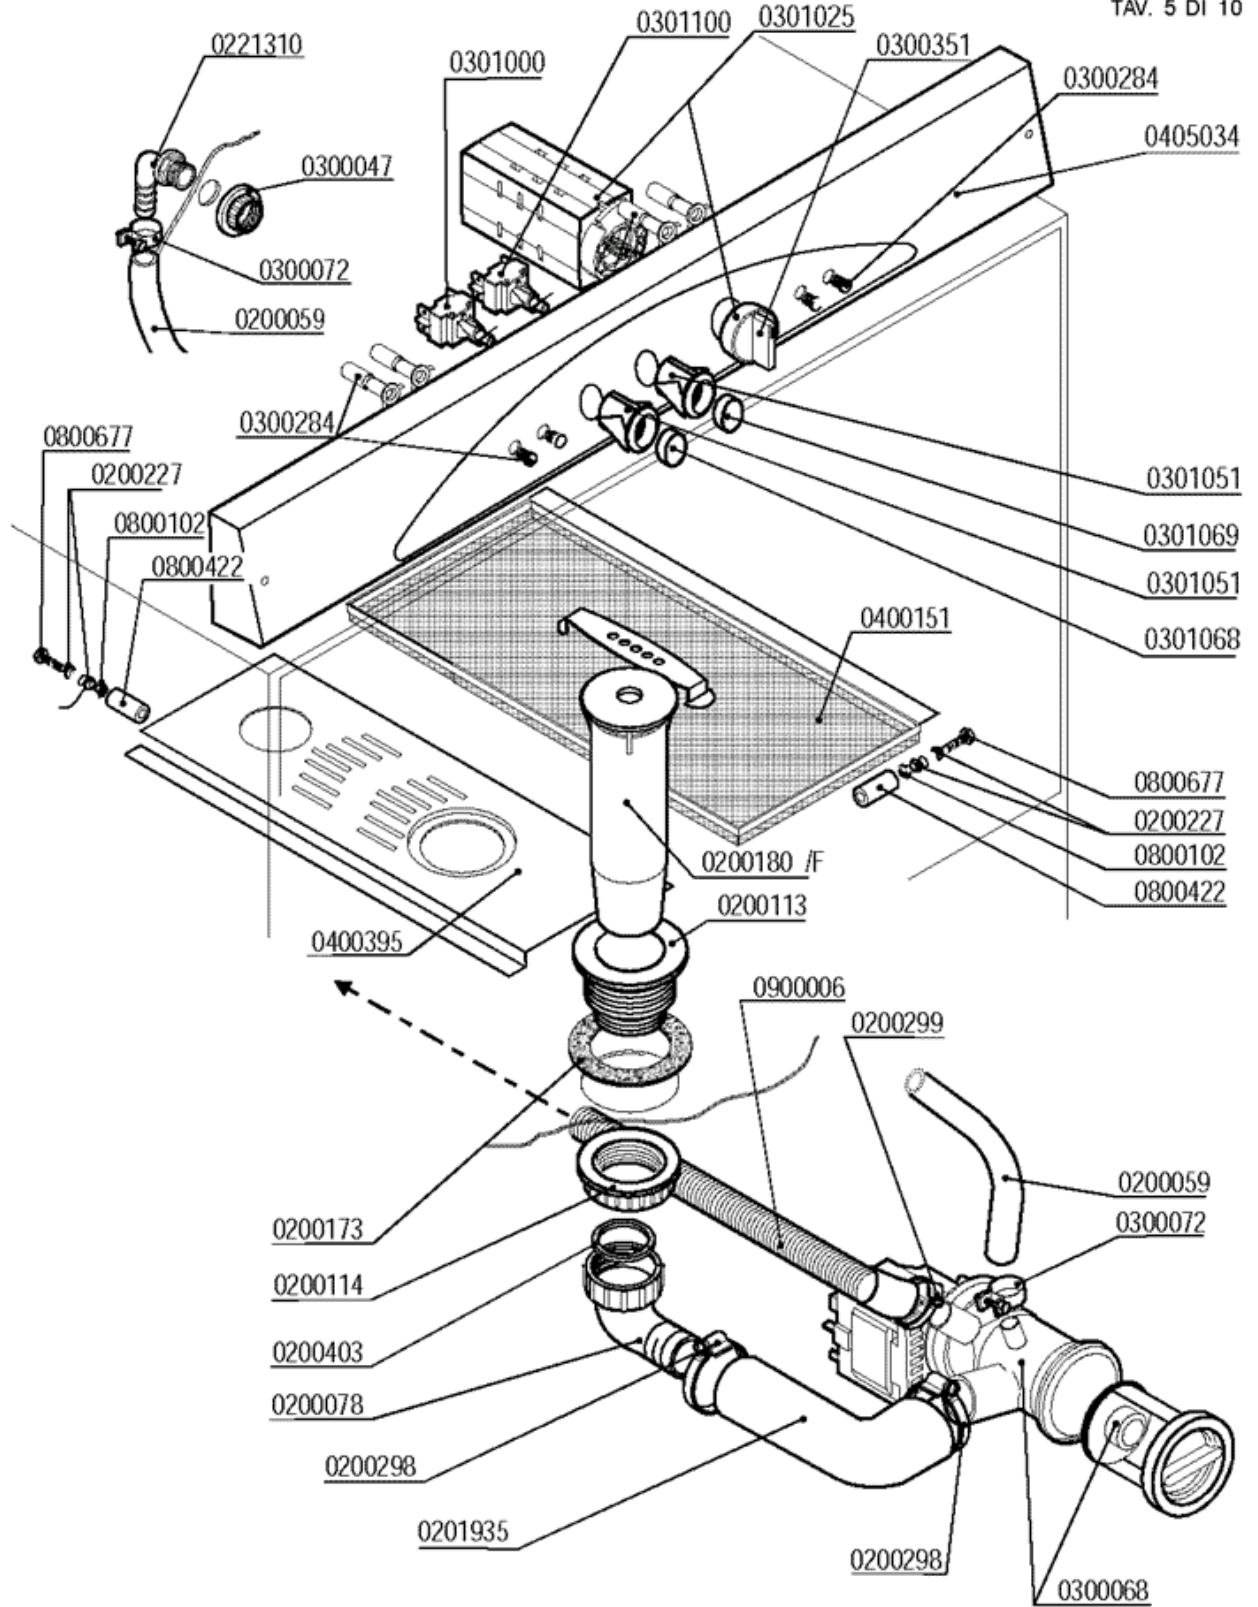

QUADRO ELETTRICO - TABLEAU ELECTRIQUE
 CONTROL BOX - SCHALT-TAFEL - CABA ELECTRICA

MOD.
F85

TAV.
4 L

ED. 06/2005
 TAV. 4 DI 10

4 - CONTROL BOX

CODE	DESCRIPTION
0200515	LEVEL SWITCH HOSE 4,2X10,4
0300026	LEVEL SWITCH 60/30 16A 1NONC
0300058	CONTACTOR 16A 4NO LC1-K0610M7
0300060	CONTACTOR LC1K0601M7 3NO1NC 16A-AC3
0300081	CAPACITOR 12,5 MF
0300121	PM20 TIMER SHOE AZ511
0300138	MAGNETIC SWITCH A81 1NO
0300193	CABLE FIXER PA 268 + SCREW 3,5X25
0300284	GREEN LED D.6
0300351	SELECTOR KNOB
0300823	TIMER 3 CYCLE MULTIFUNCTION
0300900	ANTIJAMMING FILTER 411135001
0301019	*****REPLACED BY 0301025*****
0301051	OVAL PUSHBOTTON SUPPORT
0301069	GREY OVAL BUTTON
0301100	GREY PUSH BUTTON 16A 1NO 30X30
0301747	*****REPLACED BY 0301745 RELAY*****
0405034	CONTROL PANEL EFFE 3T 7313
0500006	CLAMP CLIC 11,5-13,5
0800652	S.S. SELFLOCKING NUT M3
0800666	S.S.SCREW TEM3X10

5 - DRAIN PUMP PARTS

CODE	DESCRIPTION
0200059	RUBBER HOSE 10X17 FOOD QUALITY
0200078	DRAIN UNION 1"1/4X32 2121 RIF.21+22 8121
0200113	DRAIN 007 REF.18
0200114	NUT 2" DRAIN PLUG 2190
0200173	RUBBER JOINT 75X58X2 REF.19
0200227	NYLTITE JOINT M4
0200298	CLAMP 25-40
0200299	CLAMP 20-32
0200403	FLAT JOINT 38X27X2 3794
0201935	DRAIN PUMP SLEEVE F85 7052
0221310	ELBOW RUBBER PIPE FITTING 3/8"MX12
0300047	NUT PP 3/8" 2190
0300068	DRAIN PUMP 30W 290886 ASK/CEMA
0300072	NYLON CLAMP 5215-200-48
0300284	GREEN LED D.6
0300351	SELECTOR KNOB
0301000	GREEN ON/OFF SWITCH 16A 2NO 30X30
0301025	SWITCH F85-01-L21
0301051	OVAL PUSHBOTTON SUPPORT
0301068	BLUE OVAL BUTTON
0301069	GREY OVAL BUTTON
0301100	GREY PUSH BUTTON 16A 1NO 30X30
0400151	STRAINER DRAWER F92 VS 3021
0400395	FILTER INTERMEDIATE SUPPORT F92 VS 2675
0405034	CONTROL PANEL EFFE 3T 7313
0800102	STAINLESS STEEL NUT M4
0800422	THREADED SPACER
0800677	S.S. SCREW TEM4X10
0900006	DRAIN PUMP OUTLET HOSE D.19.5