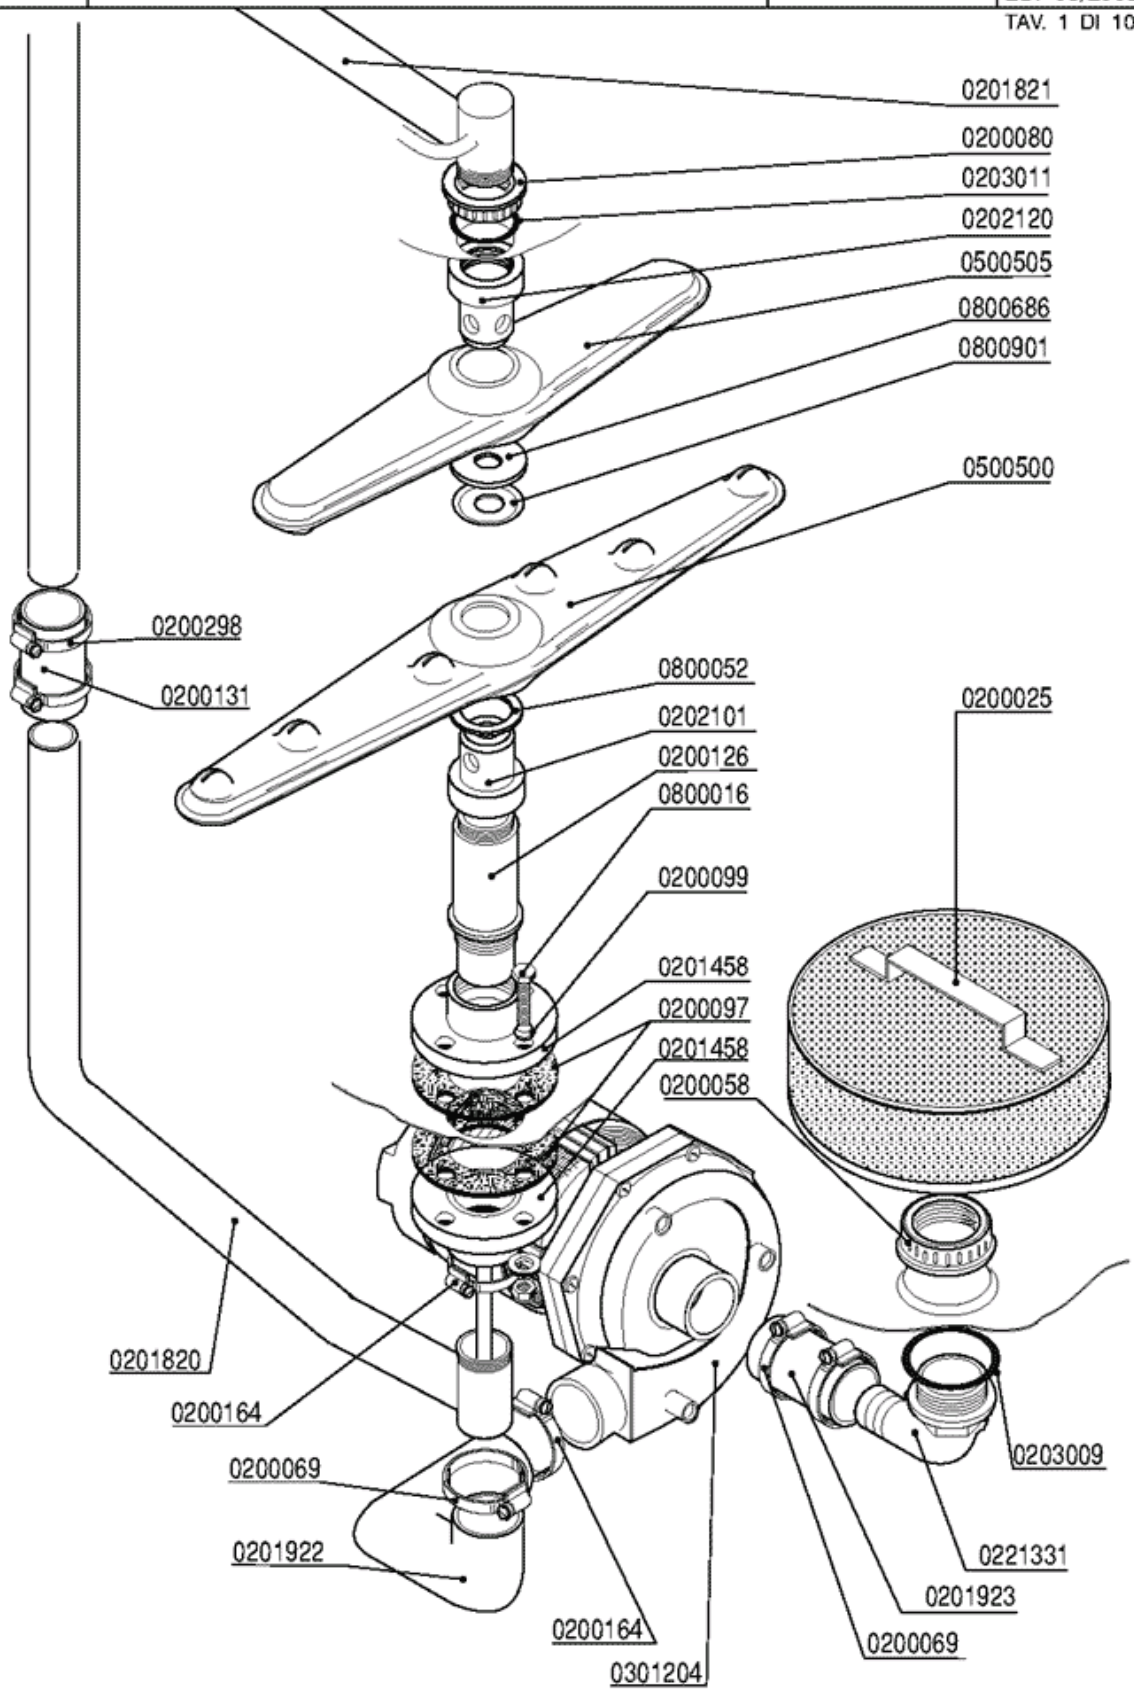

- 1 - WASH COMPONENTS
- 2 - RINSE COMPONENTS
- 3 - TANK COMPONENTS
- 4 - CONTROL BOX
- 5 - DRAIN PUMP PARTS
- 6 - DOOR
- 7 - HOOD
- 8 - WATER-SOFTENER
- 9 - BREAK TANK COMPONENTS
- 10 - DISPENSERS

1 - WASH COMPONENTS

CODE	DESCRIPTION
0200025	FILTER D.215X65 K0637
0200058	RING NUT 1"½
0200069	CLAMP 40-60
0200080	RING NUT 1"¼ 2190 PA
0200097	RUBBER JOINT 105X45X3 4H
0200099	NYLTITE JOINT M8
0200126	WASH COLUMN 031 REF.5
0200131	RADIOR SLEEVE 30X100 F 1854-94
0200164	CLAMP 32-50
0200298	CLAMP 25-40
0201458	COUPLING FLANGE 1"¼ D.110
0201820	LOWER WASHING AND RINSING MANIFOLD
0201821	WASHING MANIFOLD F85VS 3200
0201922	RUBBER DELIVERY SLEEVE F85UL 5565
0201923	SUCTION RUBBER SLEEVE F85UL
0202101	WASH ARM BOSS D.18 2H NSF
0202120	WASH ARM BOSS D.22 4H NSF
0203009	OR SUCTION GASKET F85
0203011	JOINT 6162 UPPER WASHING F
0221331	ELBOW 1"½X40 SUCTION F92 CHAIR 2131
0301204	WASH PUMP HP 0,75 ZF320 LGB 230/1/50
0500500	WASH ARM 540/6H NSF
0500505	WASH ARM 380/6H NSF
0800016	SCREW TEM8X40 STAINLESS STEEL
0800052	TEFLON WASHER 57X42X2
0800686	NYLON WASHER 50X22.2X2 2782-96
0800901	WASH ARM S.S.WASHER 50X22,2 2781