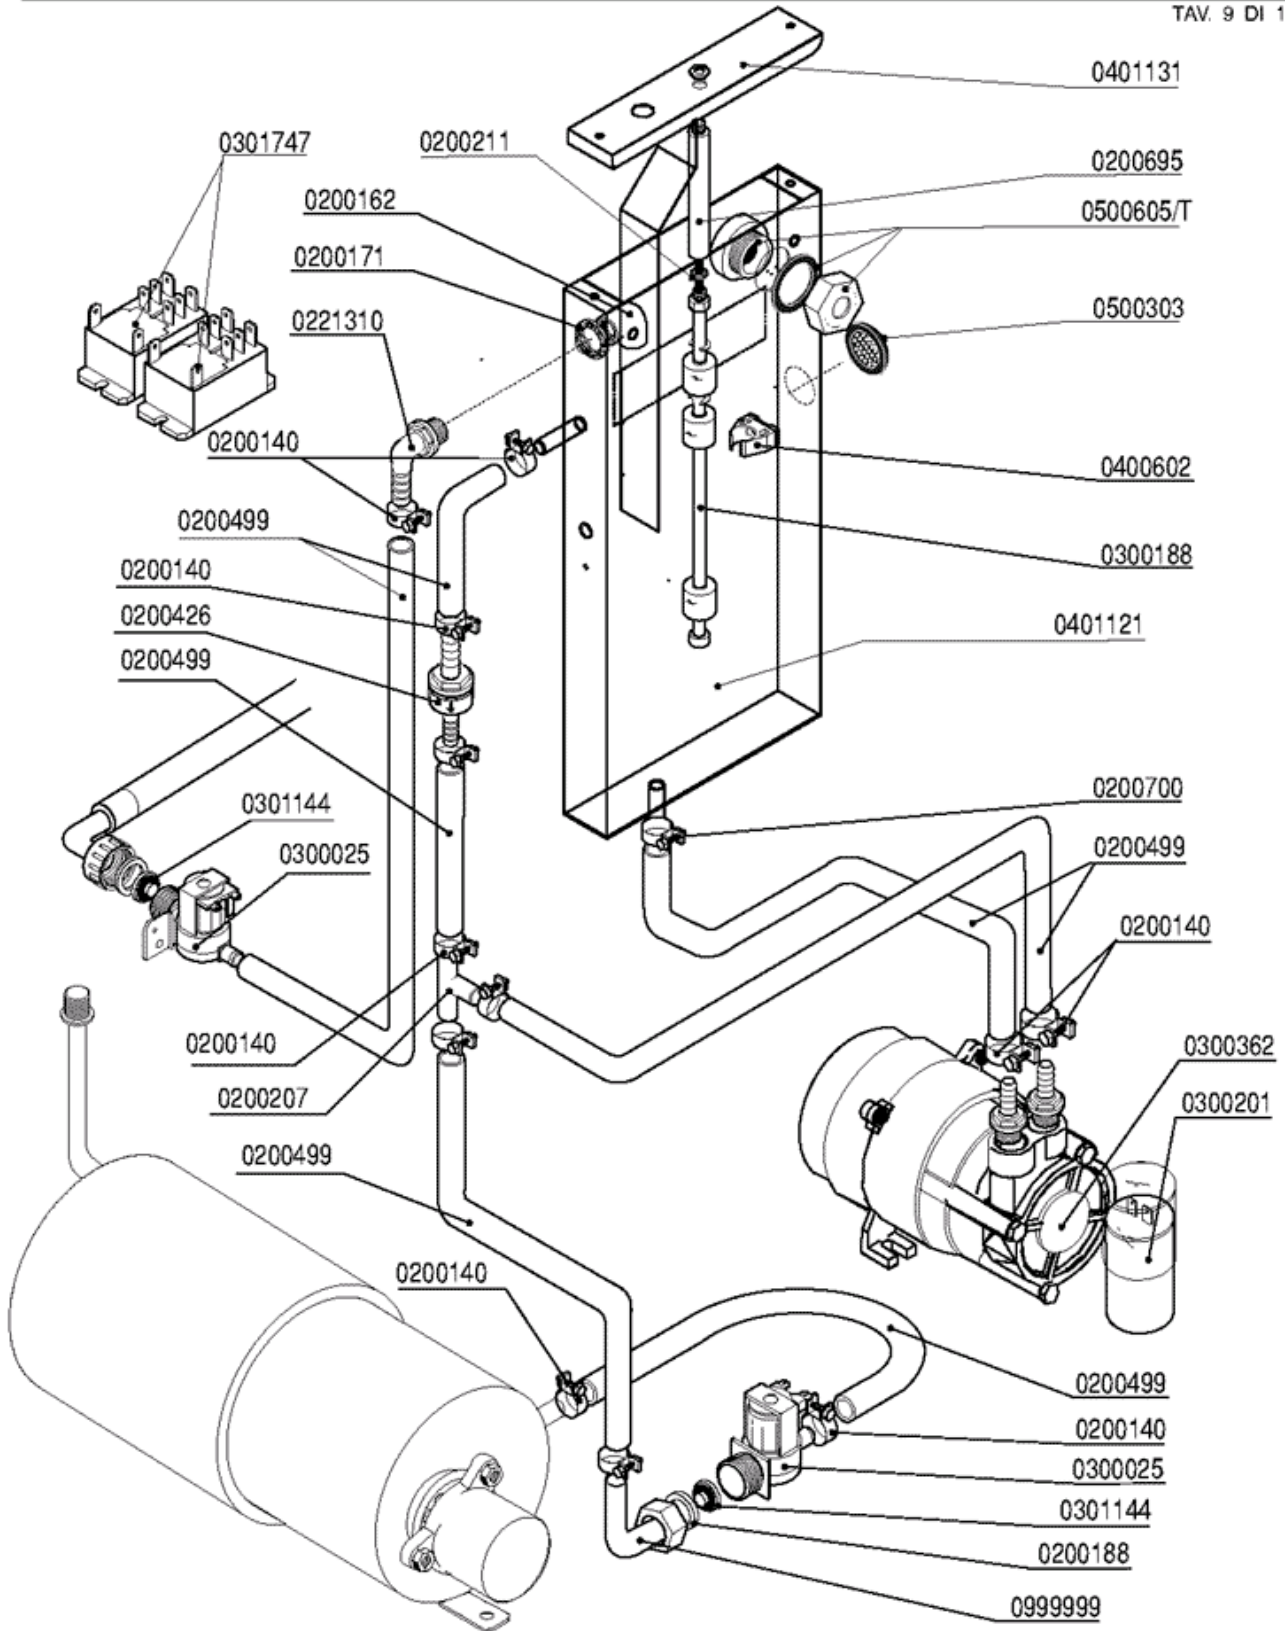

5 - DRAIN PUMP PARTS

CODE	DESCRIPTION
0200059	RUBBER HOSE 10X17 FOOD QUALITY
0200078	DRAIN UNION 1"1/4X32 2121 RIF.21+22 8121
0200113	DRAIN 007 REF.18
0200114	NUT 2" DRAIN PLUG 2190
0200173	RUBBER JOINT 75X58X2 REF.19
0200227	NYLTITE JOINT M4
0200298	CLAMP 25-40
0200299	CLAMP 20-32
0200403	FLAT JOINT 38X27X2 3794
0201935	DRAIN PUMP SLEEVE F85 7052
0221310	ELBOW RUBBER PIPE FITTING 3/8"MX12
0300047	NUT PP 3/8" 2190
0300068	DRAIN PUMP 30W 290886 ASK/CEMA
0300072	NYLON CLAMP 5215-200-48
0300284	GREEN LED D.6
0300351	SELECTOR KNOB
0301000	GREEN ON/OFF SWITCH 16A 2NO 30X30
0301025	SWITCH F85-01-L21
0301051	OVAL PUSHBOTTON SUPPORT
0301068	BLUE OVAL BUTTON
0301069	GREY OVAL BUTTON
0301100	GREY PUSH BUTTON 16A 1NO 30X30
0400151	STRAINER DRAWER F92 VS 3021
0400395	FILTER INTERMEDIATE SUPPORT F92 VS 2675
0405034	CONTROL PANEL EFFE 3T 7313
0800102	STAINLESS STEEL NUT M4
0800422	THREADED SPACER
0800677	S.S. SCREW TEM4X10
0900006	DRAIN PUMP OUTLET HOSE D.19.5

9 - BREAK TANK COMPONENTS

CODE	DESCRIPTION
0200140	CLAMP 17X19
0200162	ELBOW 3/8" PP FF 2250
0200171	FLAT JOINT 27X17X2 OMNIA-BLU
0200188	RUBBER SEAL 25X16X2
0200207	T RUBBER PIPE FITTING D.12
0200211	OR 3030 PLUG M10X1/A81 LEVEL SWITCH
0200426	CHECK VALVE DEP GRC WZ-165-004
0200499	RUBBER HOSE 12X19,5 FOOD QUALITY
0200695	BREAK TANK LEVELS EXTENSION F85 7304
0200700	COLLAR CLAMP 16X18
0221310	ELBOW RUBBER PIPE FITTING 3/8"MX12
0300025	SIMPLE SOLENOID VALVE
0300188	LEVEL CHECK ROD A81 VP 70/120/345
0300201	CONDENSER-CAPACITOR 8 μ F
0300362	BREAK TANK PUMP PSV45
0301144	PRESSURE REDUCER 10 LT/MIN
0301747	*****REPLACED BY 0301745 RELAY*****
0400602	HOSE FASTENER BEARING D.16
0500605	VACUUM BREAKER VALVE DVGW GD
0999999	RUBBER PIPE FITTING ELBOW/RING NUT