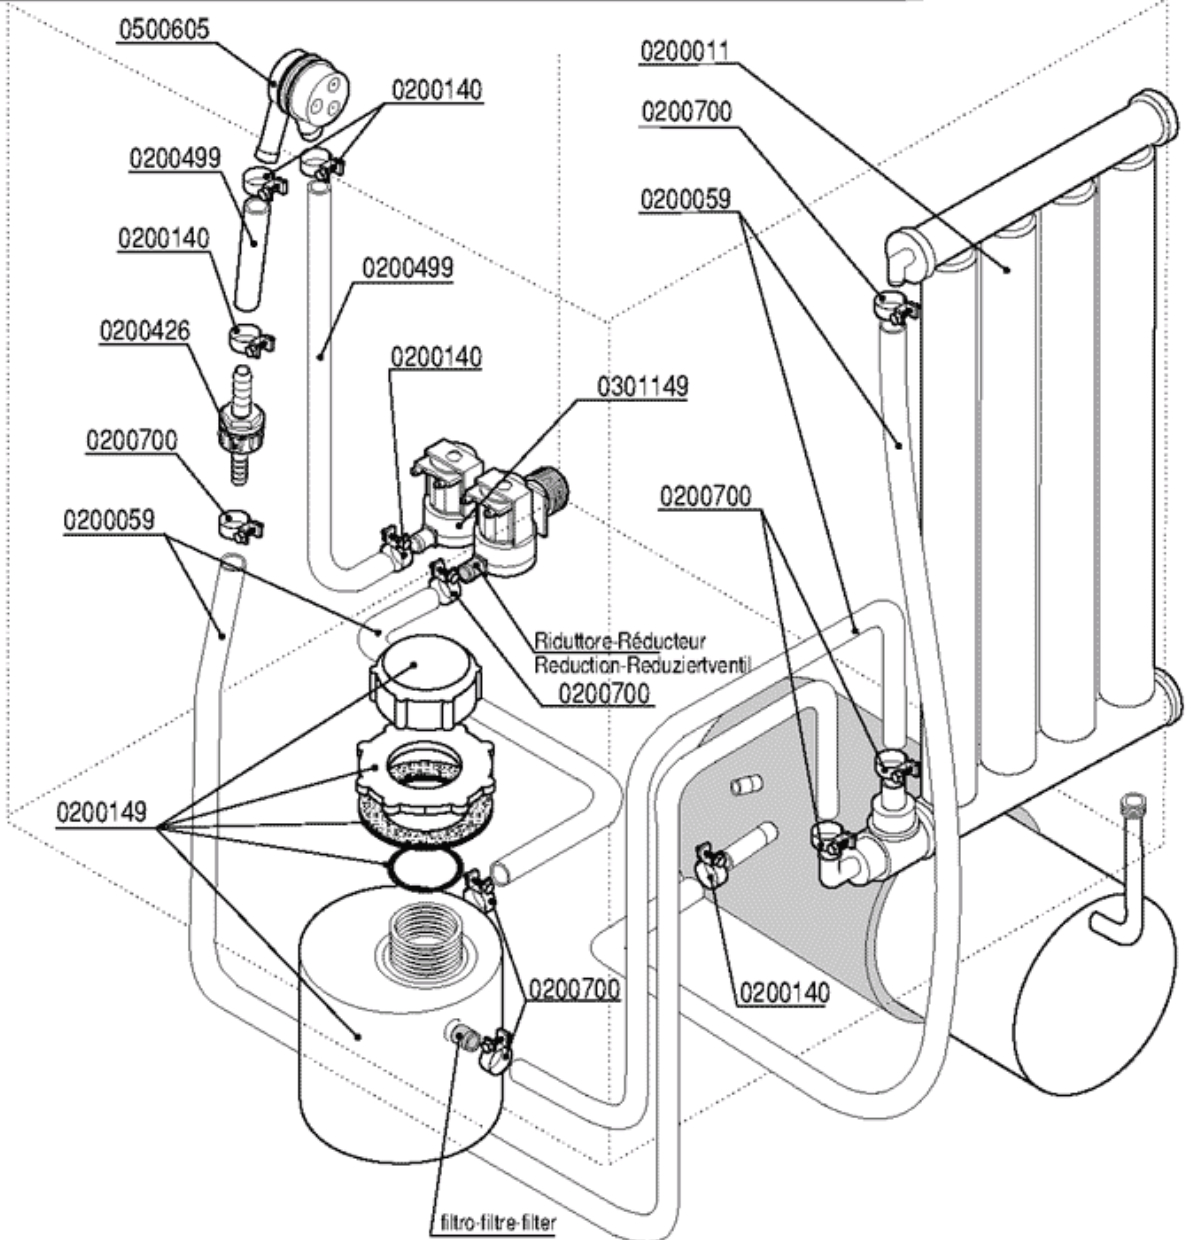

GRUPPO DEPURATORE-GROUPE ADOUCISSEUR
WATER-SOFTENER-WASSERENTKALKER
DESCONCENTRADOR

MOD.

F85

TAV.

8 L

ED. 06/2005

TAV. 8 DI 10