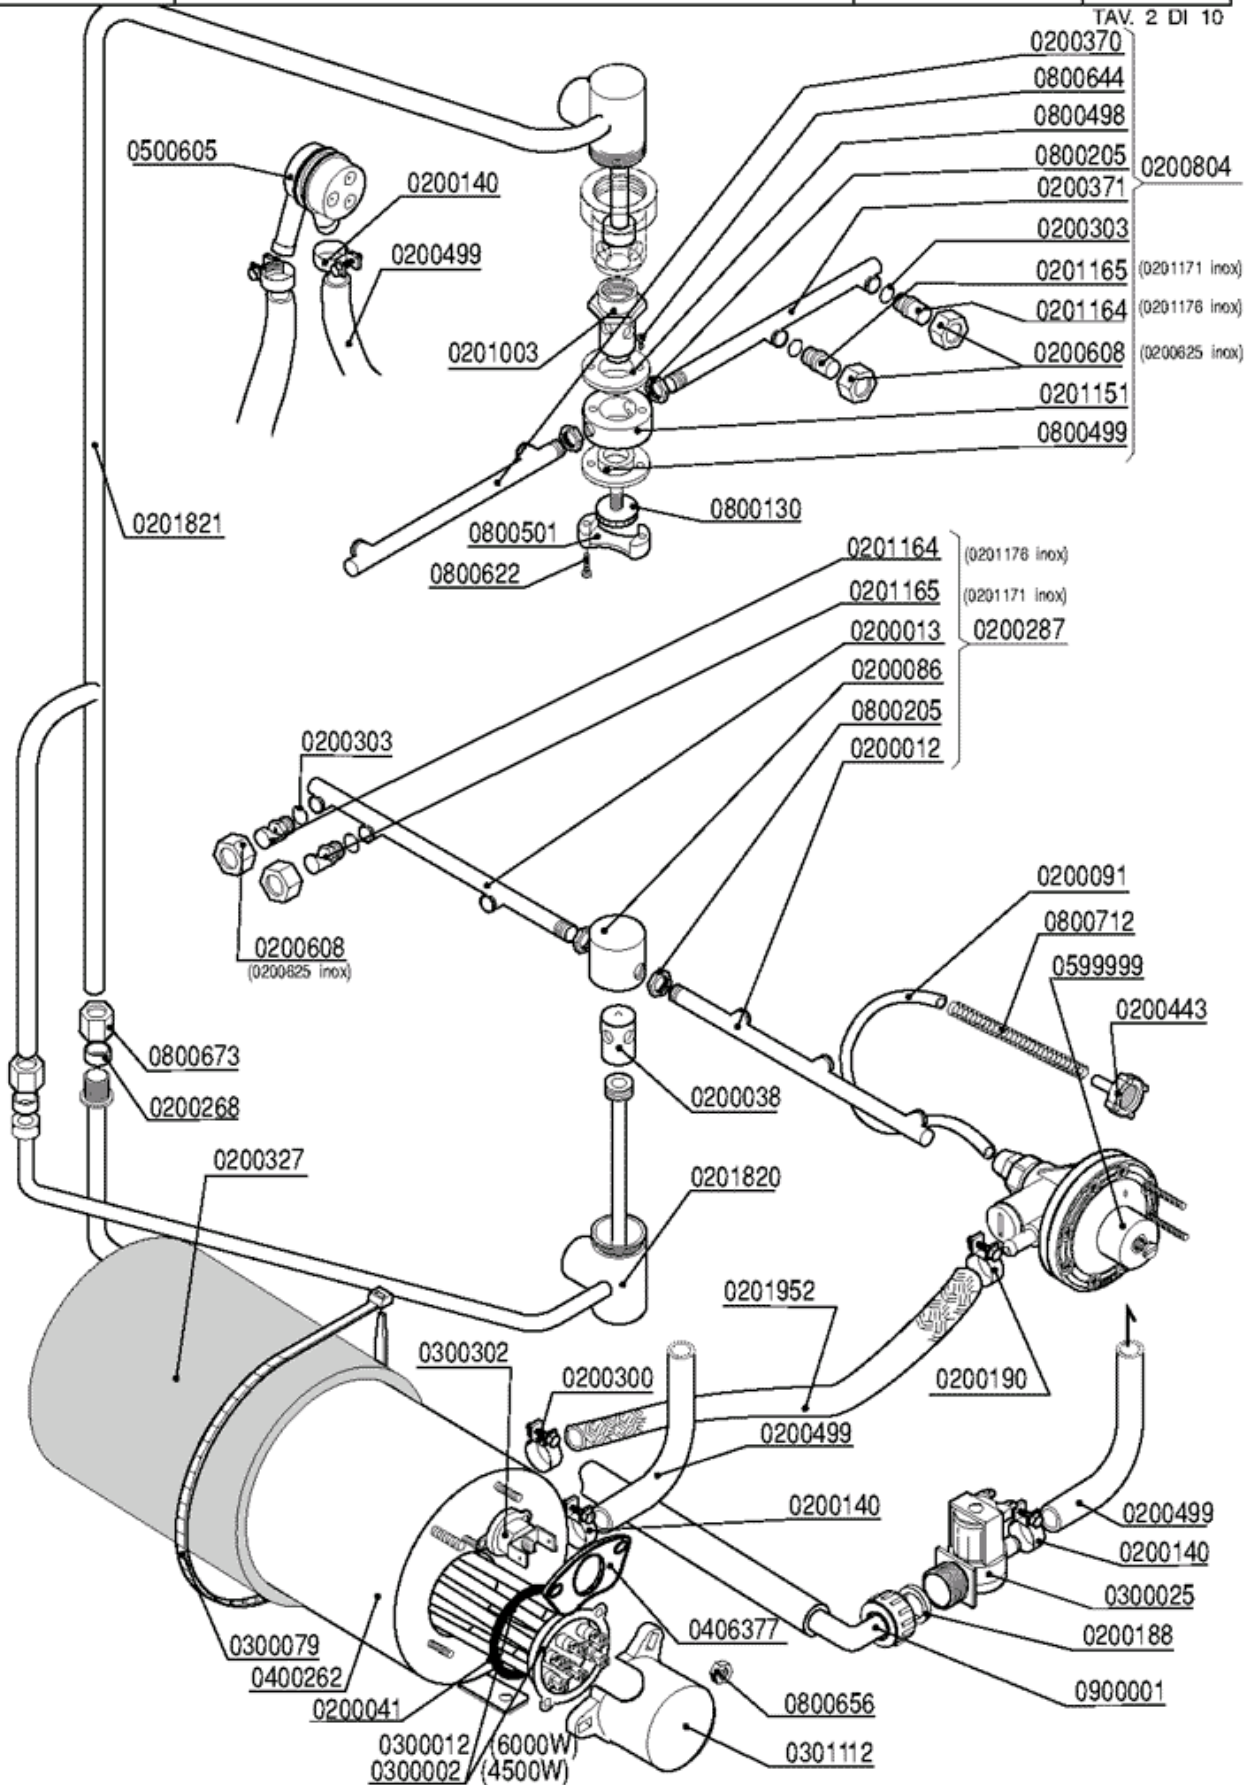

- 1 - WASH COMPONENTS
- 2 - RINSE COMPONENTS
- 3 - TANK COMPONENTS
- 4 - CONTROL BOX
- 5 - DRAIN PUMP PARTS
- 6 - DOOR
- 7 - HOOD
- 8 - WATER-SOFTENER
- 9 - BREAK TANK COMPONENTS
- 10 - DISPENSERS

1 - WASH COMPONENTS

CODE	DESCRIPTION
0200025	FILTER D.215X65 K0637
0200058	RING NUT 1"½
0200069	CLAMP 40-60
0200080	RING NUT 1"¼ 2190 PA
0200097	RUBBER JOINT 105X45X3 4H
0200099	NYLTITE JOINT M8
0200126	WASH COLUMN 031 REF.5
0200131	RADIOR SLEEVE 30X100 F 1854-94
0200164	CLAMP 32-50
0200298	CLAMP 25-40
0201458	COUPLING FLANGE 1"¼ D.110
0201820	LOWER WASHING AND RINSING MANIFOLD
0201821	WASHING MANIFOLD F85VS 3200
0201922	RUBBER DELIVERY SLEEVE F85UL 5565
0201923	SUCTION RUBBER SLEEVE F85UL
0202101	WASH ARM BOSS D.18 2H NSF
0202120	WASH ARM BOSS D.22 4H NSF
0203009	OR SUCTION GASKET F85
0203011	JOINT 6162 UPPER WASHING F
0221331	ELBOW 1"½X40 SUCTION F92 CHAIR 2131
0301204	WASH PUMP HP 0,75 ZF320 LGB 230/1/50
0500500	WASH ARM 540/6H NSF
0500505	WASH ARM 380/6H NSF
0800016	SCREW TEM8X40 STAINLESS STEEL
0800052	TEFLON WASHER 57X42X2
0800686	NYLON WASHER 50X22.2X2 2782-96
0800901	WASH ARM S.S.WASHER 50X22,2 2781