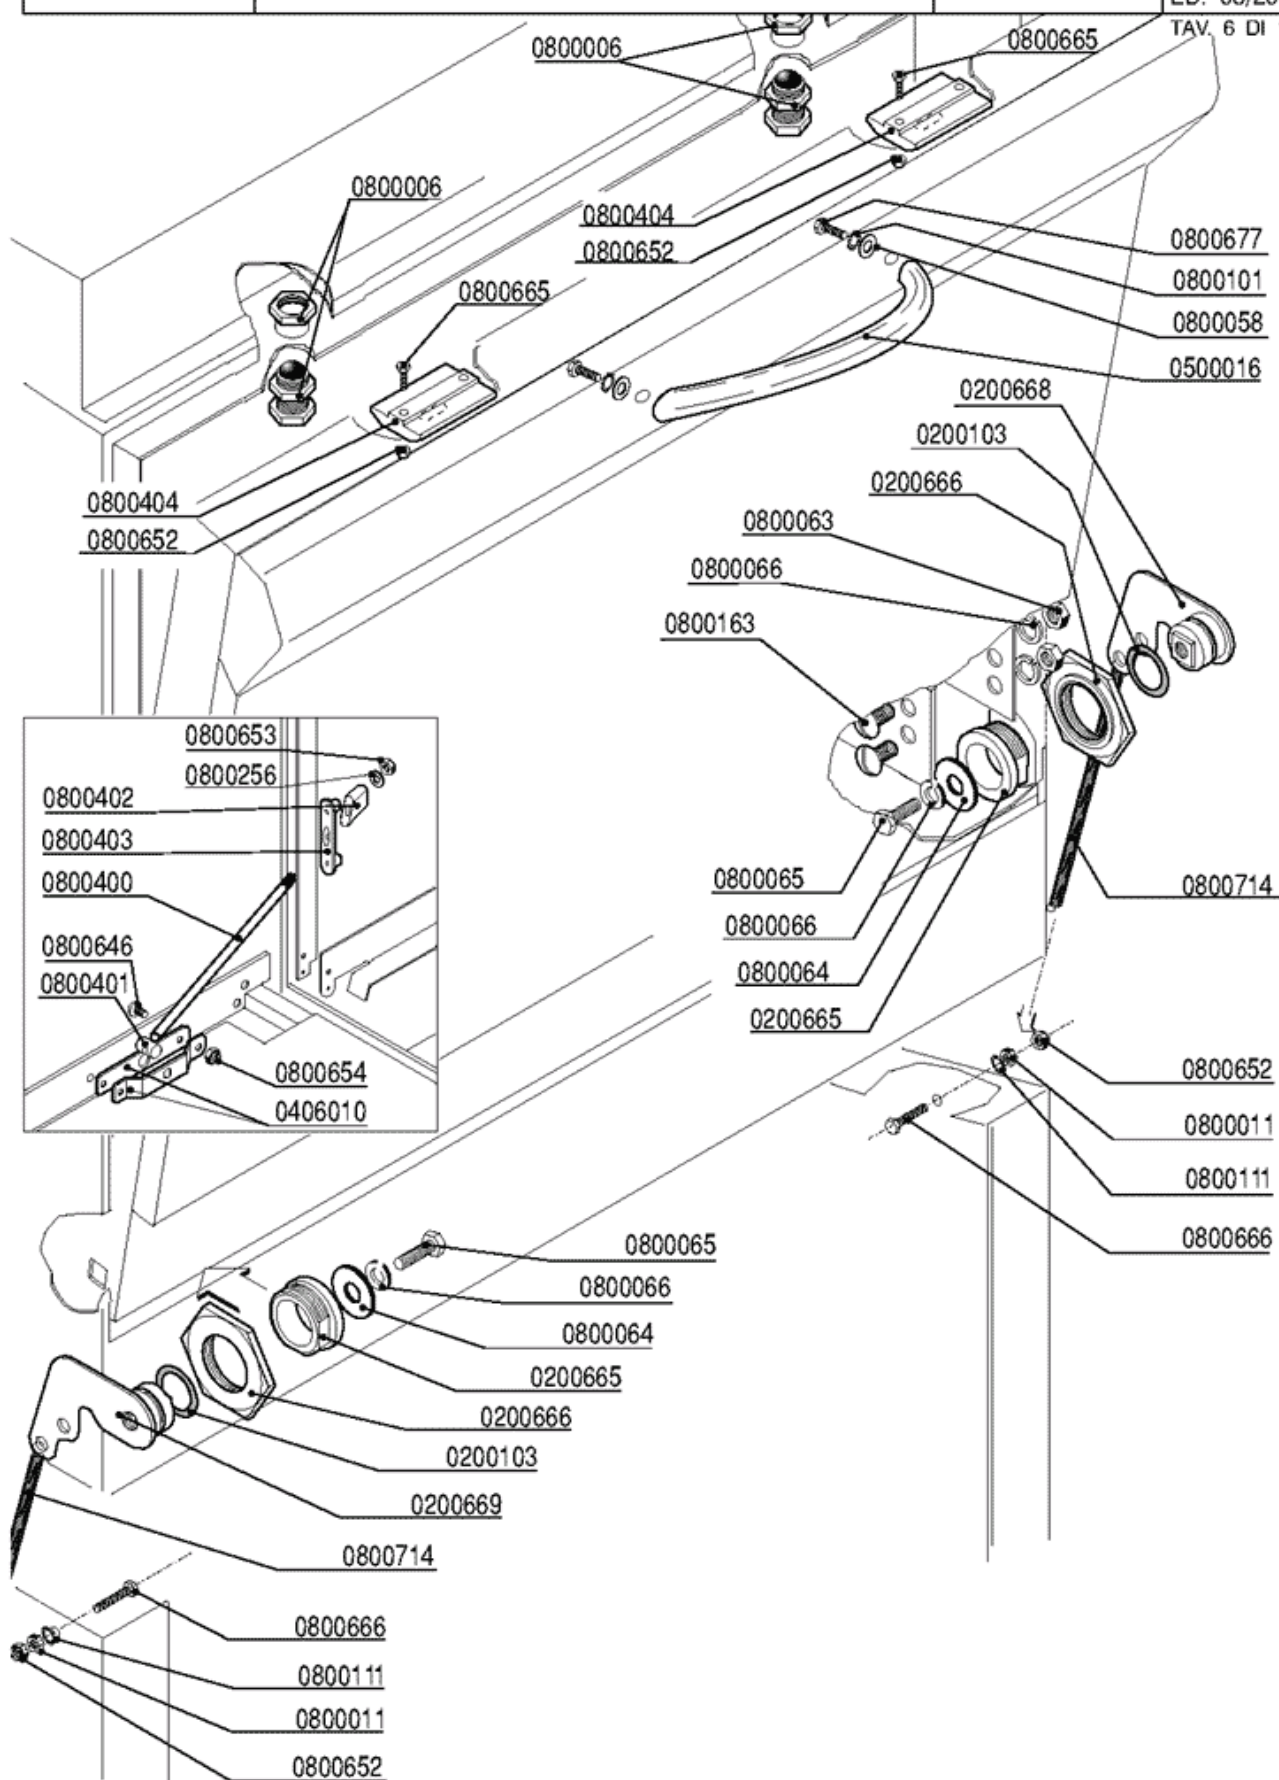

QUADRO ELETTRICO - TABLEAU ELECTRIQUE
 CONTROL BOX - SCHALT-TAFEL - CABA ELECTRICA

MOD.
F85

TAV.
4 L

ED. 06/2005
 TAV. 4 DI 10

4 - CONTROL BOX

CODE	DESCRIPTION
0200515	LEVEL SWITCH HOSE 4,2X10,4
0300026	LEVEL SWITCH 60/30 16A 1NONC
0300058	CONTACTOR 16A 4NO LC1-K0610M7
0300060	CONTACTOR LC1K0601M7 3NO1NC 16A-AC3
0300081	CAPACITOR 12,5 MF
0300121	PM20 TIMER SHOE AZ511
0300138	MAGNETIC SWITCH A81 1NO
0300193	CABLE FIXER PA 268 + SCREW 3,5X25
0300284	GREEN LED D.6
0300351	SELECTOR KNOB
0300823	TIMER 3 CYCLE MULTIFUNCTION
0300900	ANTIJAMMING FILTER 411135001
0301019	*****REPLACED BY 0301025*****
0301051	OVAL PUSHBOTTON SUPPORT
0301069	GREY OVAL BUTTON
0301100	GREY PUSH BUTTON 16A 1NO 30X30
0301747	*****REPLACED BY 0301745 RELAY*****
0405034	CONTROL PANEL EFFE 3T 7313
0500006	CLAMP CLIC 11,5-13,5
0800652	S.S. SELFLOCKING NUT M3
0800666	S.S.SCREW TEM3X10

5 - DRAIN PUMP PARTS

CODE	DESCRIPTION
0200059	RUBBER HOSE 10X17 FOOD QUALITY
0200078	DRAIN UNION 1"1/4X32 2121 RIF.21+22 8121
0200113	DRAIN 007 REF.18
0200114	NUT 2" DRAIN PLUG 2190
0200173	RUBBER JOINT 75X58X2 REF.19
0200227	NYLTITE JOINT M4
0200298	CLAMP 25-40
0200299	CLAMP 20-32
0200403	FLAT JOINT 38X27X2 3794
0201935	DRAIN PUMP SLEEVE F85 7052
0221310	ELBOW RUBBER PIPE FITTING 3/8"MX12
0300047	NUT PP 3/8" 2190
0300068	DRAIN PUMP 30W 290886 ASK/CEMA
0300072	NYLON CLAMP 5215-200-48
0300284	GREEN LED D.6
0300351	SELECTOR KNOB
0301000	GREEN ON/OFF SWITCH 16A 2NO 30X30
0301025	SWITCH F85-01-L21
0301051	OVAL PUSHBOTTON SUPPORT
0301068	BLUE OVAL BUTTON
0301069	GREY OVAL BUTTON
0301100	GREY PUSH BUTTON 16A 1NO 30X30
0400151	STRAINER DRAWER F92 VS 3021
0400395	FILTER INTERMEDIATE SUPPORT F92 VS 2675
0405034	CONTROL PANEL EFFE 3T 7313
0800102	STAINLESS STEEL NUT M4
0800422	THREADED SPACER
0800677	S.S. SCREW TEM4X10
0900006	DRAIN PUMP OUTLET HOSE D.19.5